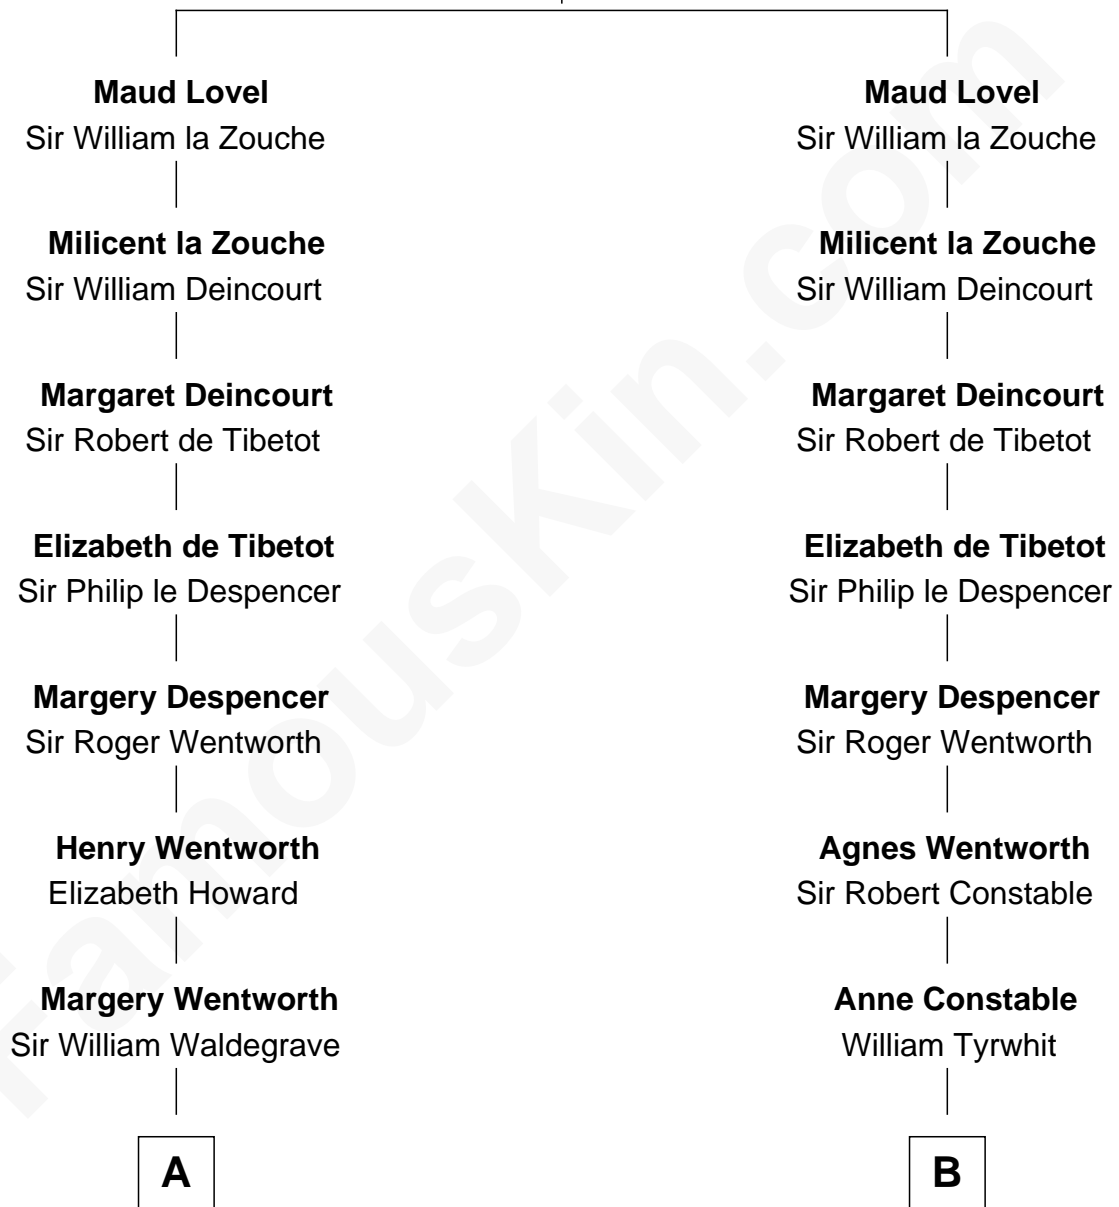

FamousKin.com Relationship Chart of

Queen Elizabeth II

Queen of the United Kingdom

20th cousin 1 time removed of

Katharine Hepburn

Movie Actress

John Lovel
Isabel du Bois

C

Alfred Augustus Houghton

Cecilia Nina Cavendish-Bentinck

Claude George Bowes-Lyon

Katharine Martha Houghton

Thomas Norval Hepburn

Elizabeth Bowes-Lyon

George VI, King of the United Kingdom

Katharine Hepburn