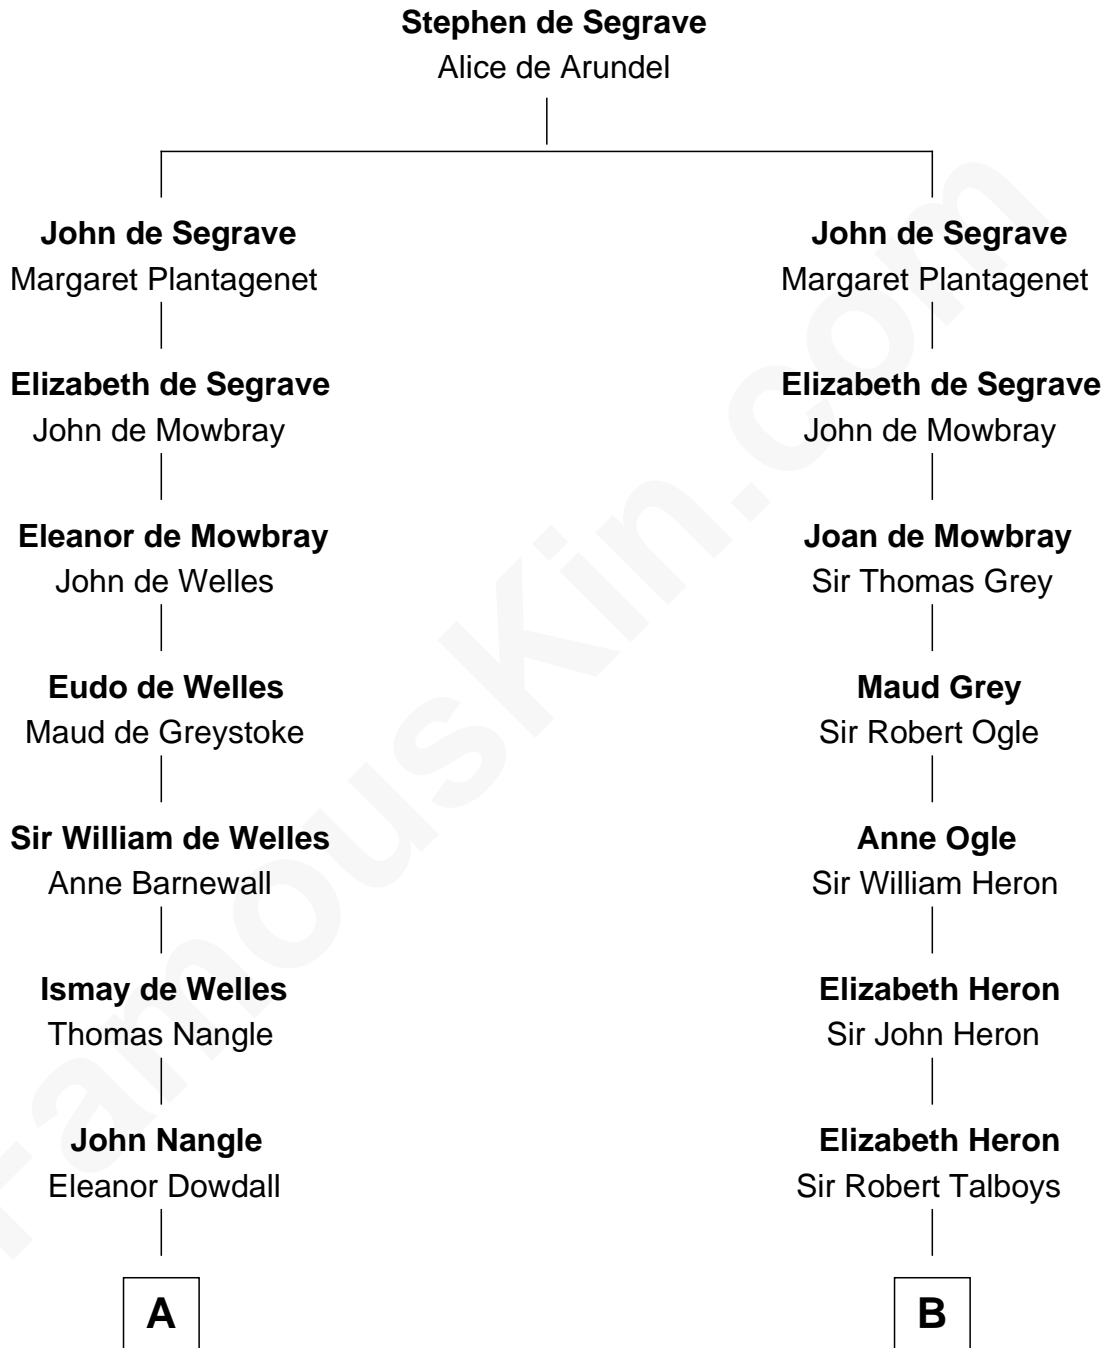

FamousKin.com Relationship Chart of

Queen Elizabeth II

Queen of the United Kingdom

19th cousin 1 time removed of

Katharine Hepburn

Movie Actress

C

Cecilia Nina Cavendish-Bentinck

Claude George Bowes-Lyon

Elizabeth Bowes-Lyon

George VI, King of the United Kingdom

Queen Elizabeth II

Queen of the United Kingdom

D

Martha Ann Spalding

Leman Benton Garlinghouse