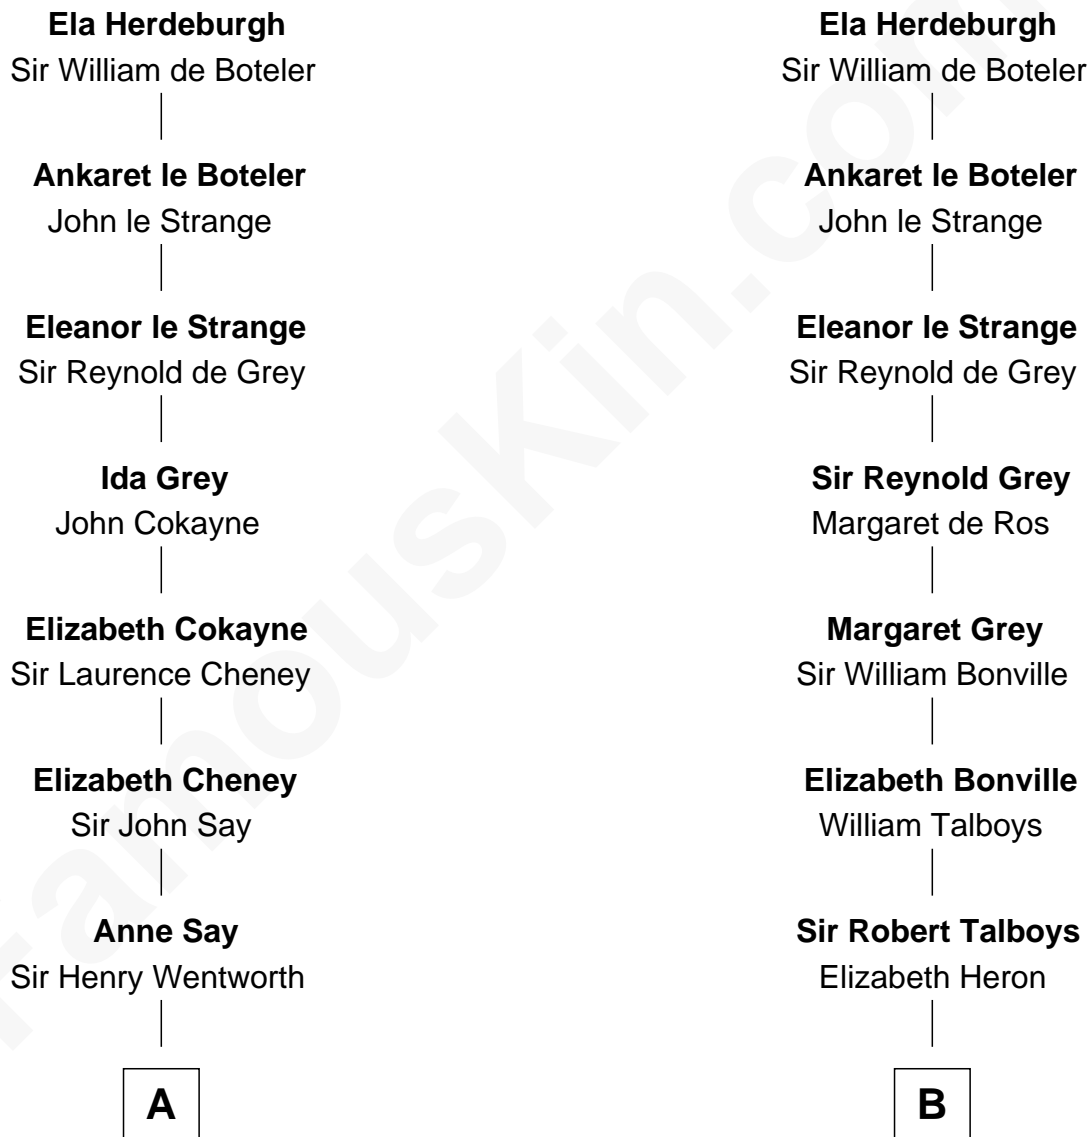

# FamousKin.com Relationship Chart of

**Queen Elizabeth II**

*Queen of the United Kingdom*

20th cousin 1 time removed of

**Katharine Hepburn**

*Movie Actress*

**Sir Roger de Herdeburgh**

Ida de Odingsells