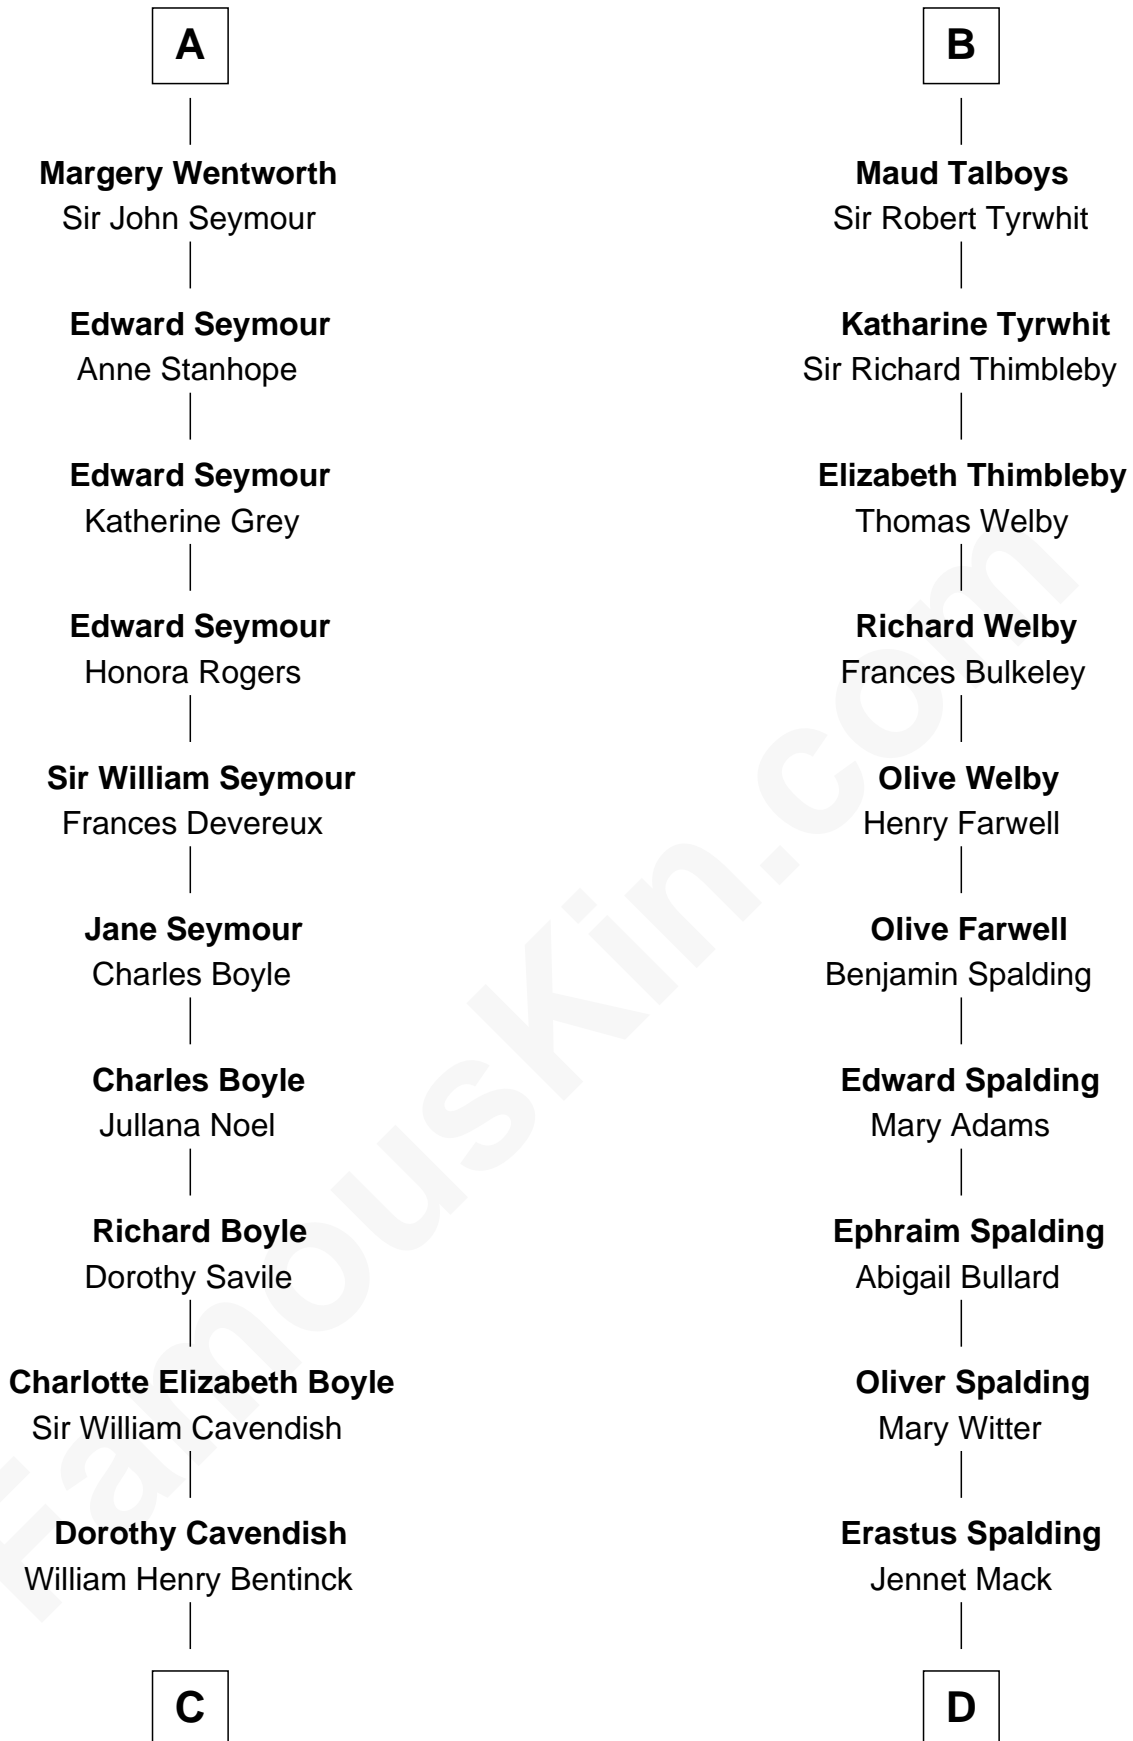

# FamousKin.com Relationship Chart of

**Queen Elizabeth II**

*Queen of the United Kingdom*

20th cousin 1 time removed of

**Katharine Hepburn**

*Movie Actress*

**Sir Roger de Herdeburgh**

Ida de Odingsells

**Caroline Garlinghouse**

Alfred Augustus Houghton

**Cecilia Nina Cavendish-Bentinck**

Claude George Bowes-Lyon

**Katharine Martha Houghton**

Thomas Norval Hepburn

**Elizabeth Bowes-Lyon**

George VI, King of the United Kingdom