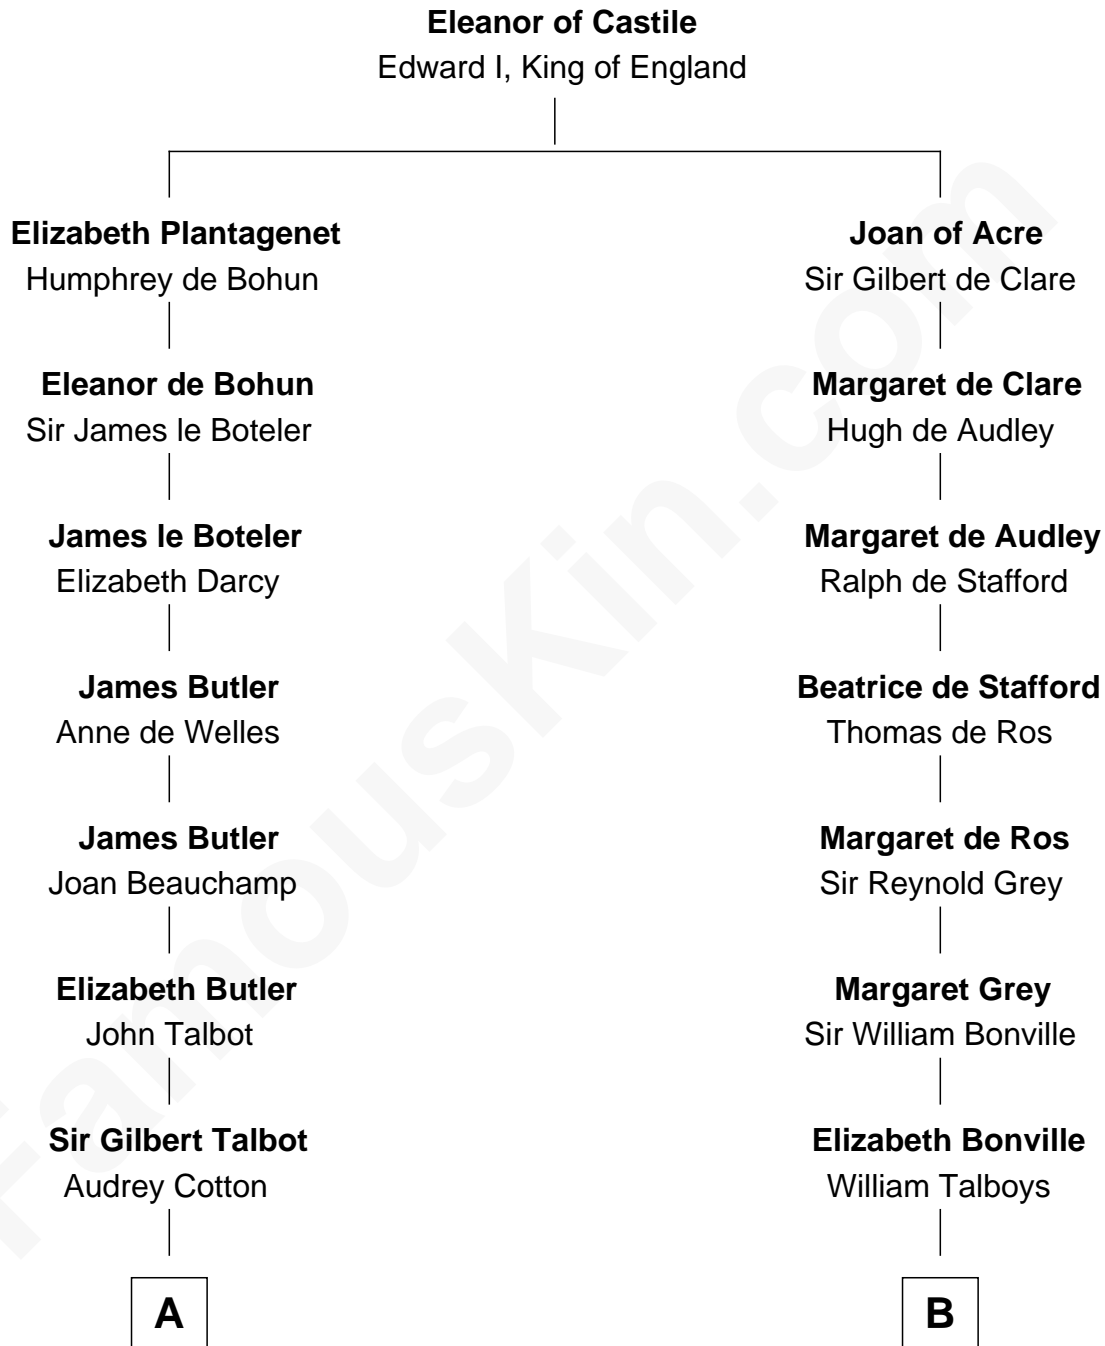

FamousKin.com Relationship Chart of

Queen Elizabeth II

Queen of the United Kingdom

20th cousin 1 time removed of

Katharine Hepburn

Movie Actress

C

Claude Bowes-Lyon

Frances Dora Smith

Claude George Bowes-Lyon

Cecilia Nina Cavendish-Bentinck

Elizabeth Bowes-Lyon

George VI, King of the United Kingdom

Queen Elizabeth II

Queen of the United Kingdom

D