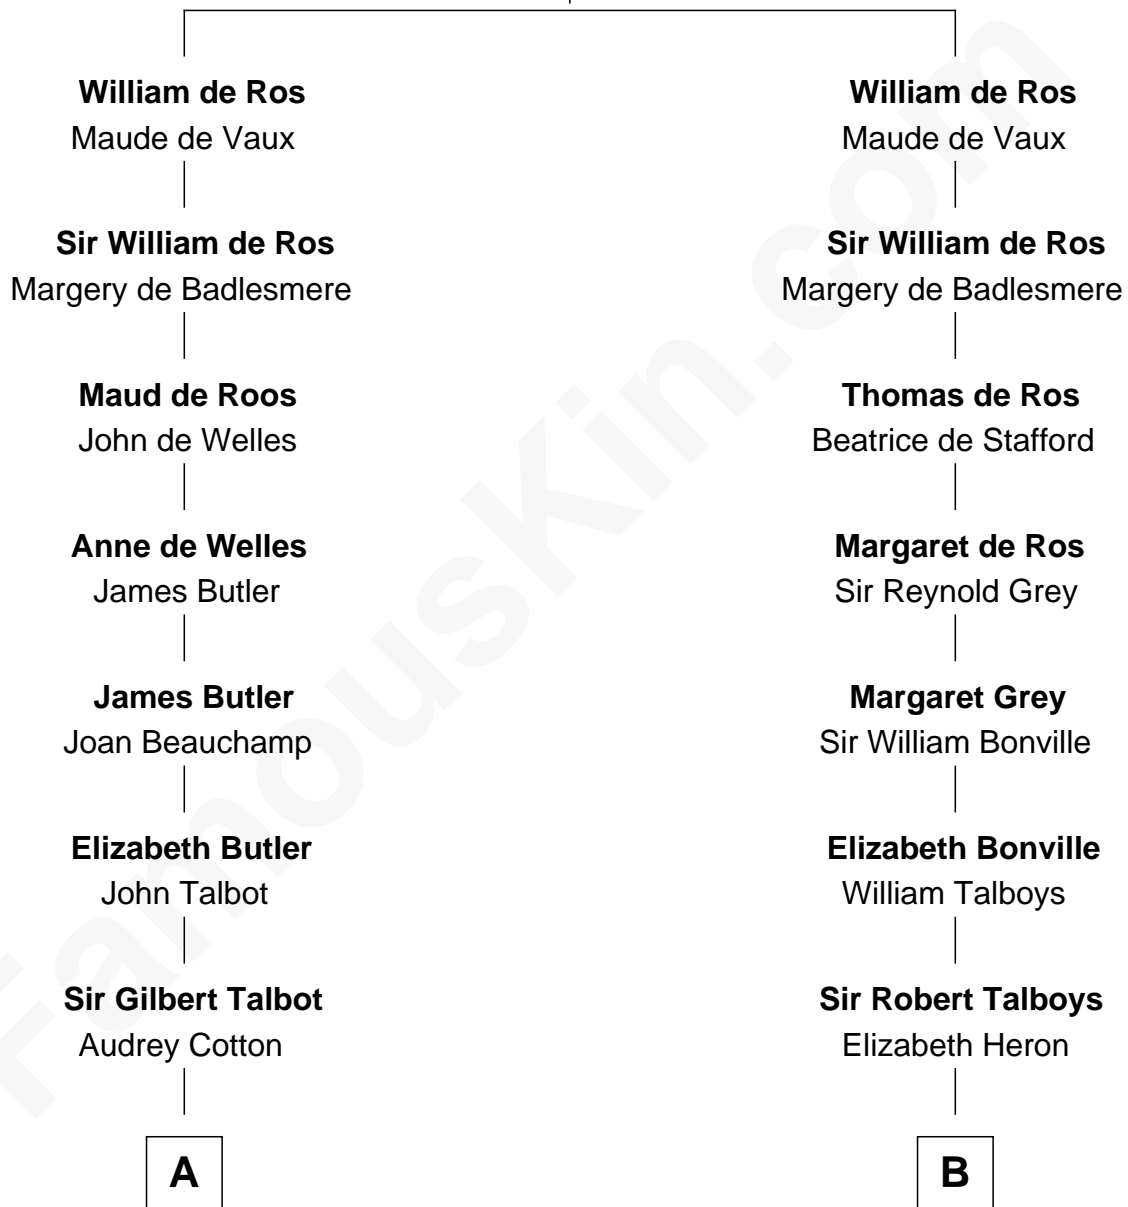

FamousKin.com Relationship Chart of

Queen Elizabeth II

Queen of the United Kingdom

20th cousin of

Katharine Hepburn

Movie Actress

Sir Robert de Ros

Isabel de Aubeney

C

Claude Bowes-Lyon

Frances Dora Smith

Claude George Bowes-Lyon

Cecilia Nina Cavendish-Bentinck

Elizabeth Bowes-Lyon

George VI, King of the United Kingdom

Queen Elizabeth II

Queen of the United Kingdom

D

Martha Ann Spalding

Leman Benton Garlinghouse

Caroline Garlinghouse

Alfred Augustus Houghton

Katharine Martha Houghton

Thomas Norval Hepburn