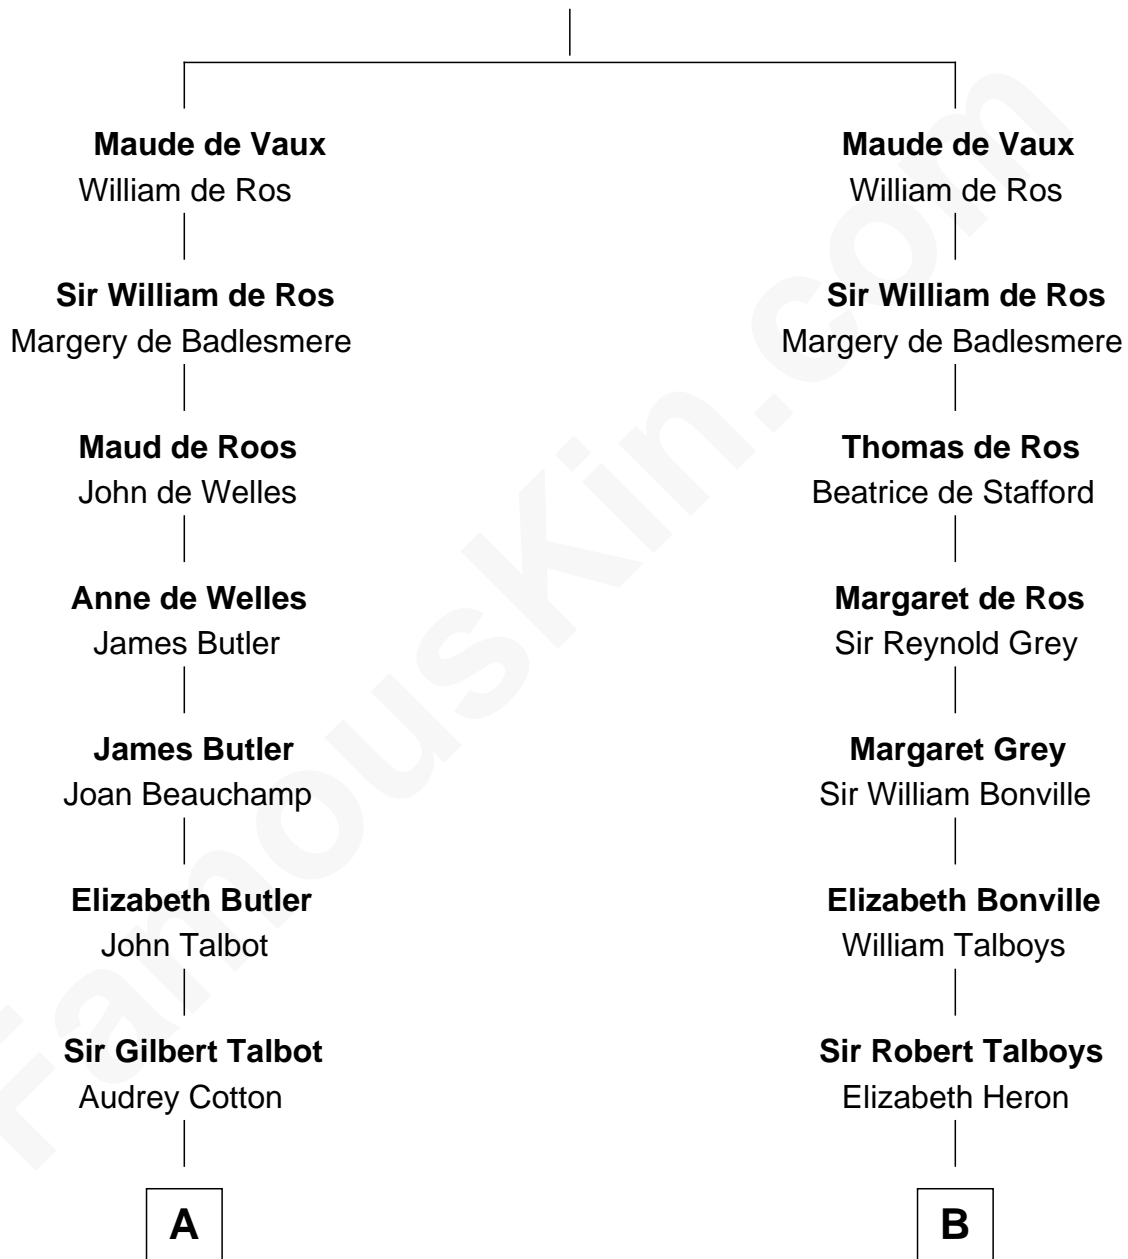

# FamousKin.com Relationship Chart of

**Queen Elizabeth II**

*Queen of the United Kingdom*

20th cousin of

**Katharine Hepburn**

*Movie Actress*

**John de Vaux**

Elizabeth II photo by [Eric Draper](#)