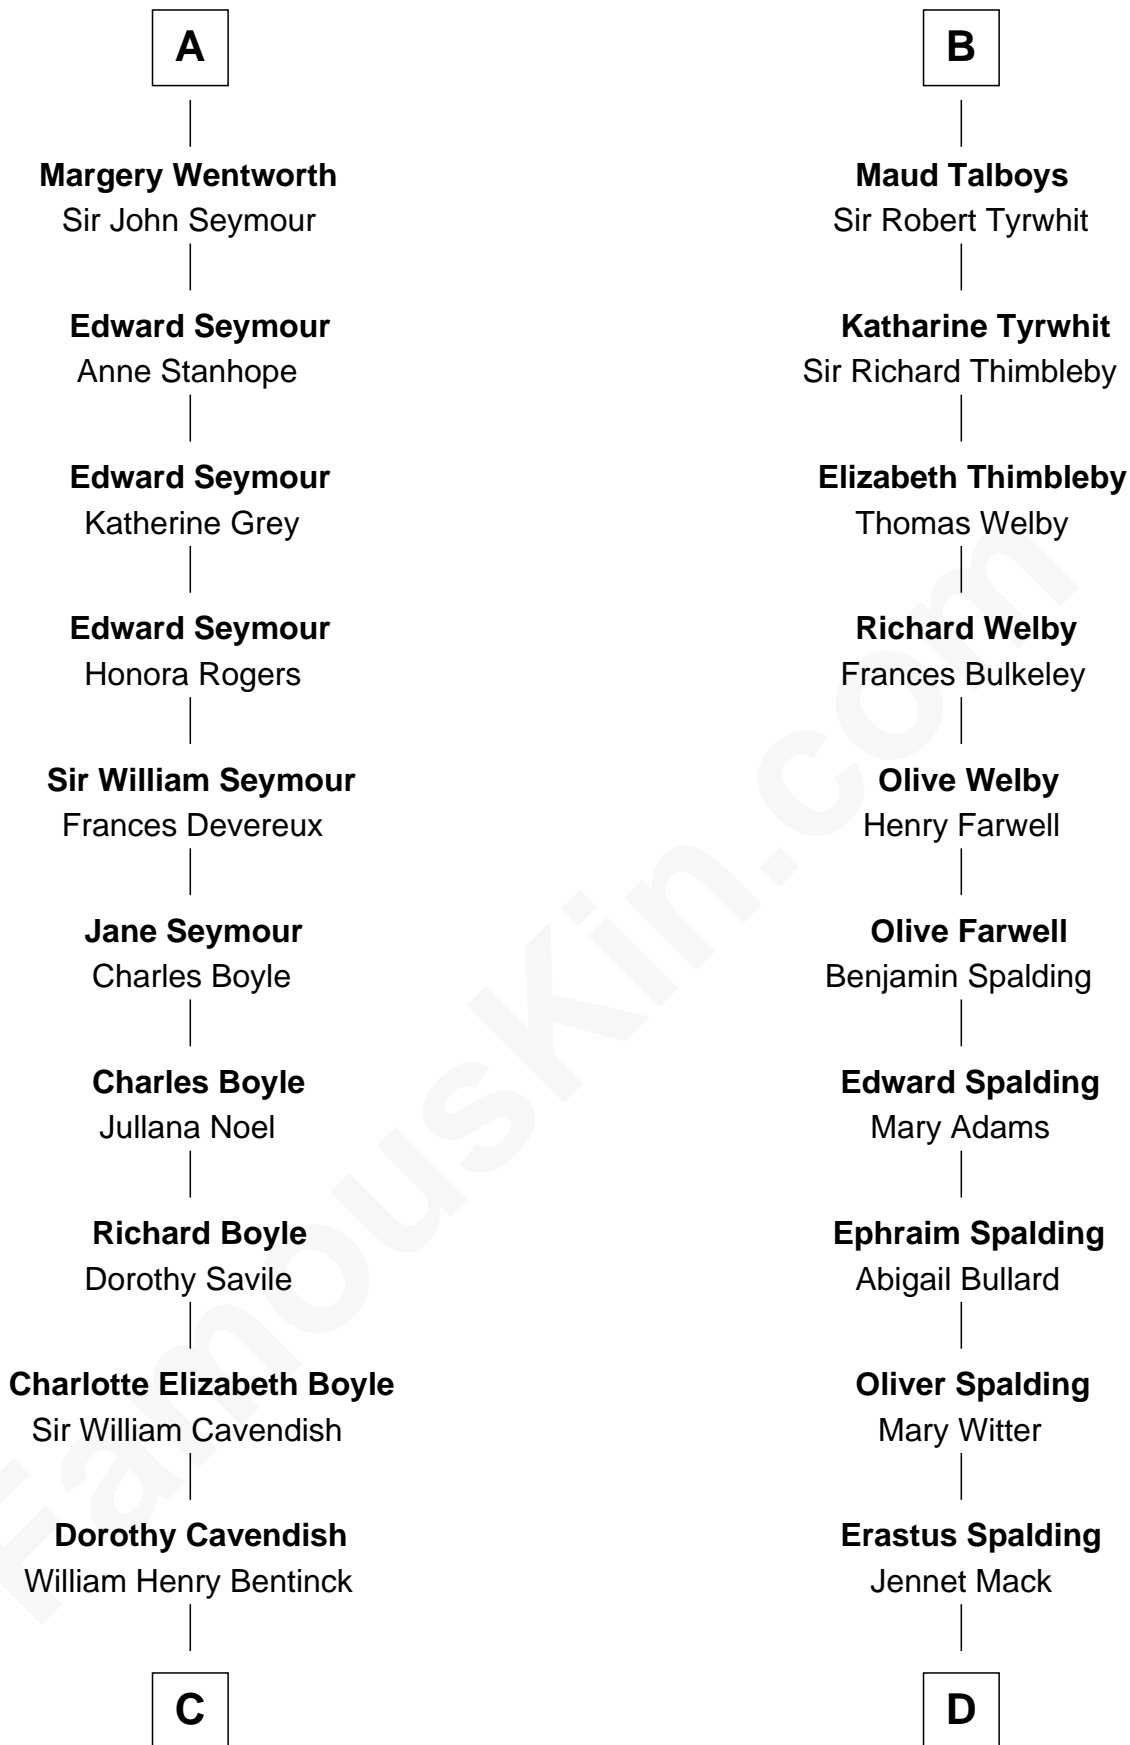

FamousKin.com Relationship Chart of

Queen Elizabeth II

Queen of the United Kingdom

20th cousin 1 time removed of

Katharine Hepburn

Movie Actress

Sir John de Verdun

Eleanor de Bohun

George VI, King of the United Kingdom

Queen Elizabeth II

Queen of the United Kingdom

D

Martha Ann Spalding

Leman Benton Garlinghouse

Caroline Garlinghouse

Alfred Augustus Houghton