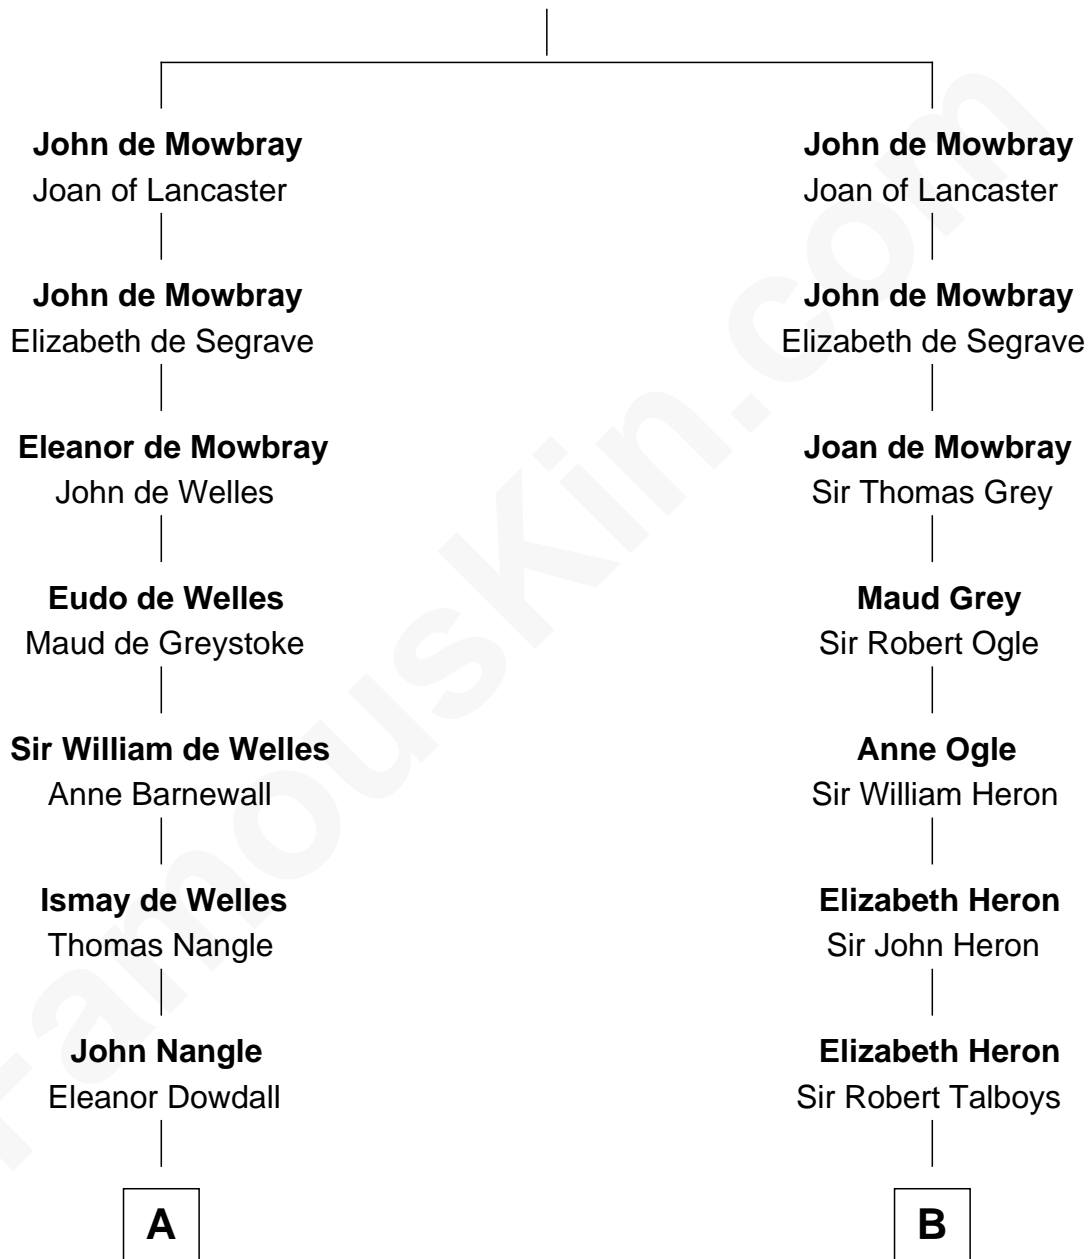

# FamousKin.com Relationship Chart of

**Queen Elizabeth II**

*Queen of the United Kingdom*

19th cousin 1 time removed of

**Katharine Hepburn**

*Movie Actress*

**Sir John de Mowbray**

Aline de Braiose

**C**

**Cecilia Nina Cavendish-Bentinck**

Claude George Bowes-Lyon

**Elizabeth Bowes-Lyon**

George VI, King of the United Kingdom

**Queen Elizabeth II**

*Queen of the United Kingdom*

**D**