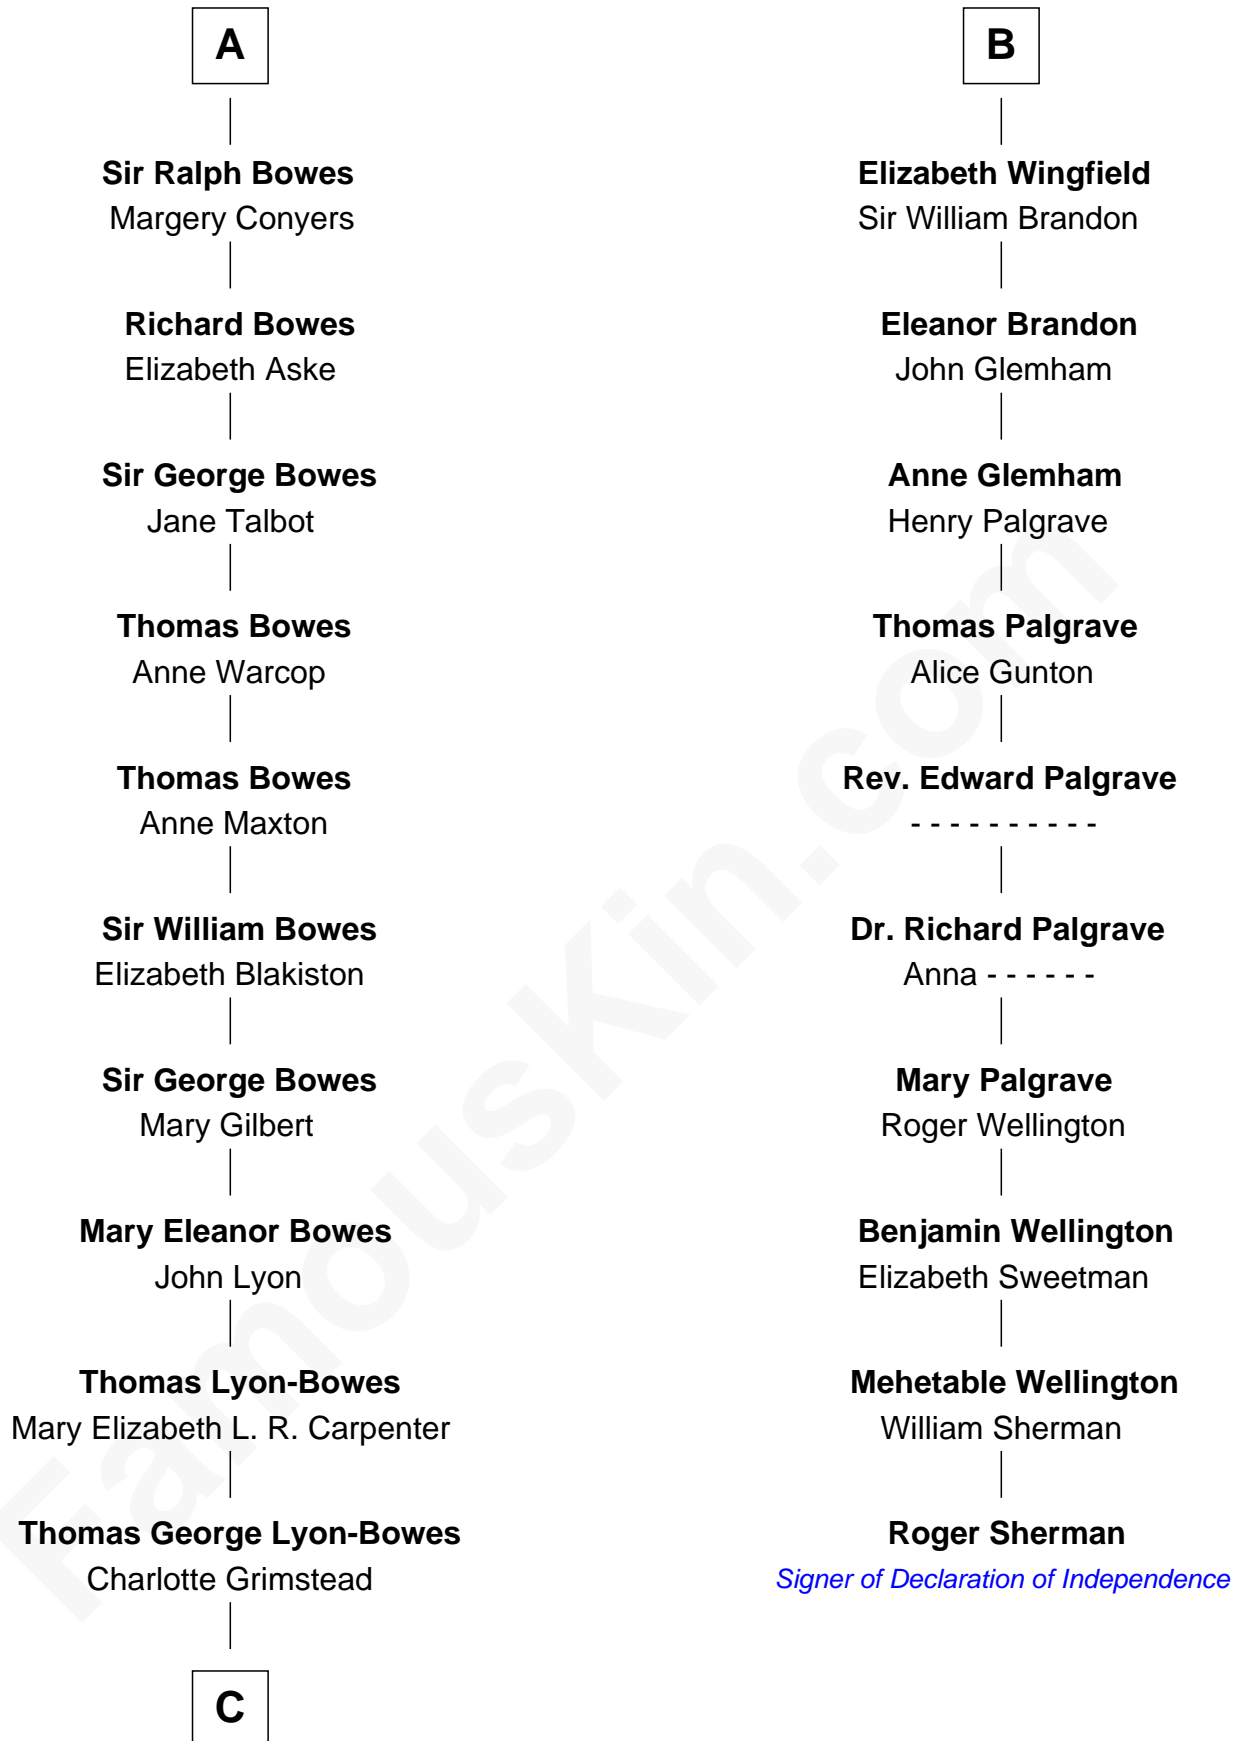

FamousKin.com

Relationship Chart of

Queen Elizabeth II

Queen of the United Kingdom

16th cousin 4 times removed of

Roger Sherman

Signer of the Declaration of Independence

Sir Roger de Mortimer

Maud de Brewes

C

—
Claude Bowes-Lyon

Frances Dora Smith

—
Claude George Bowes-Lyon

Cecilia Nina Cavendish-Bentinck

—
Elizabeth Bowes-Lyon

George VI, King of the United Kingdom

—
Queen Elizabeth II

Queen of the United Kingdom

FamousKin.com