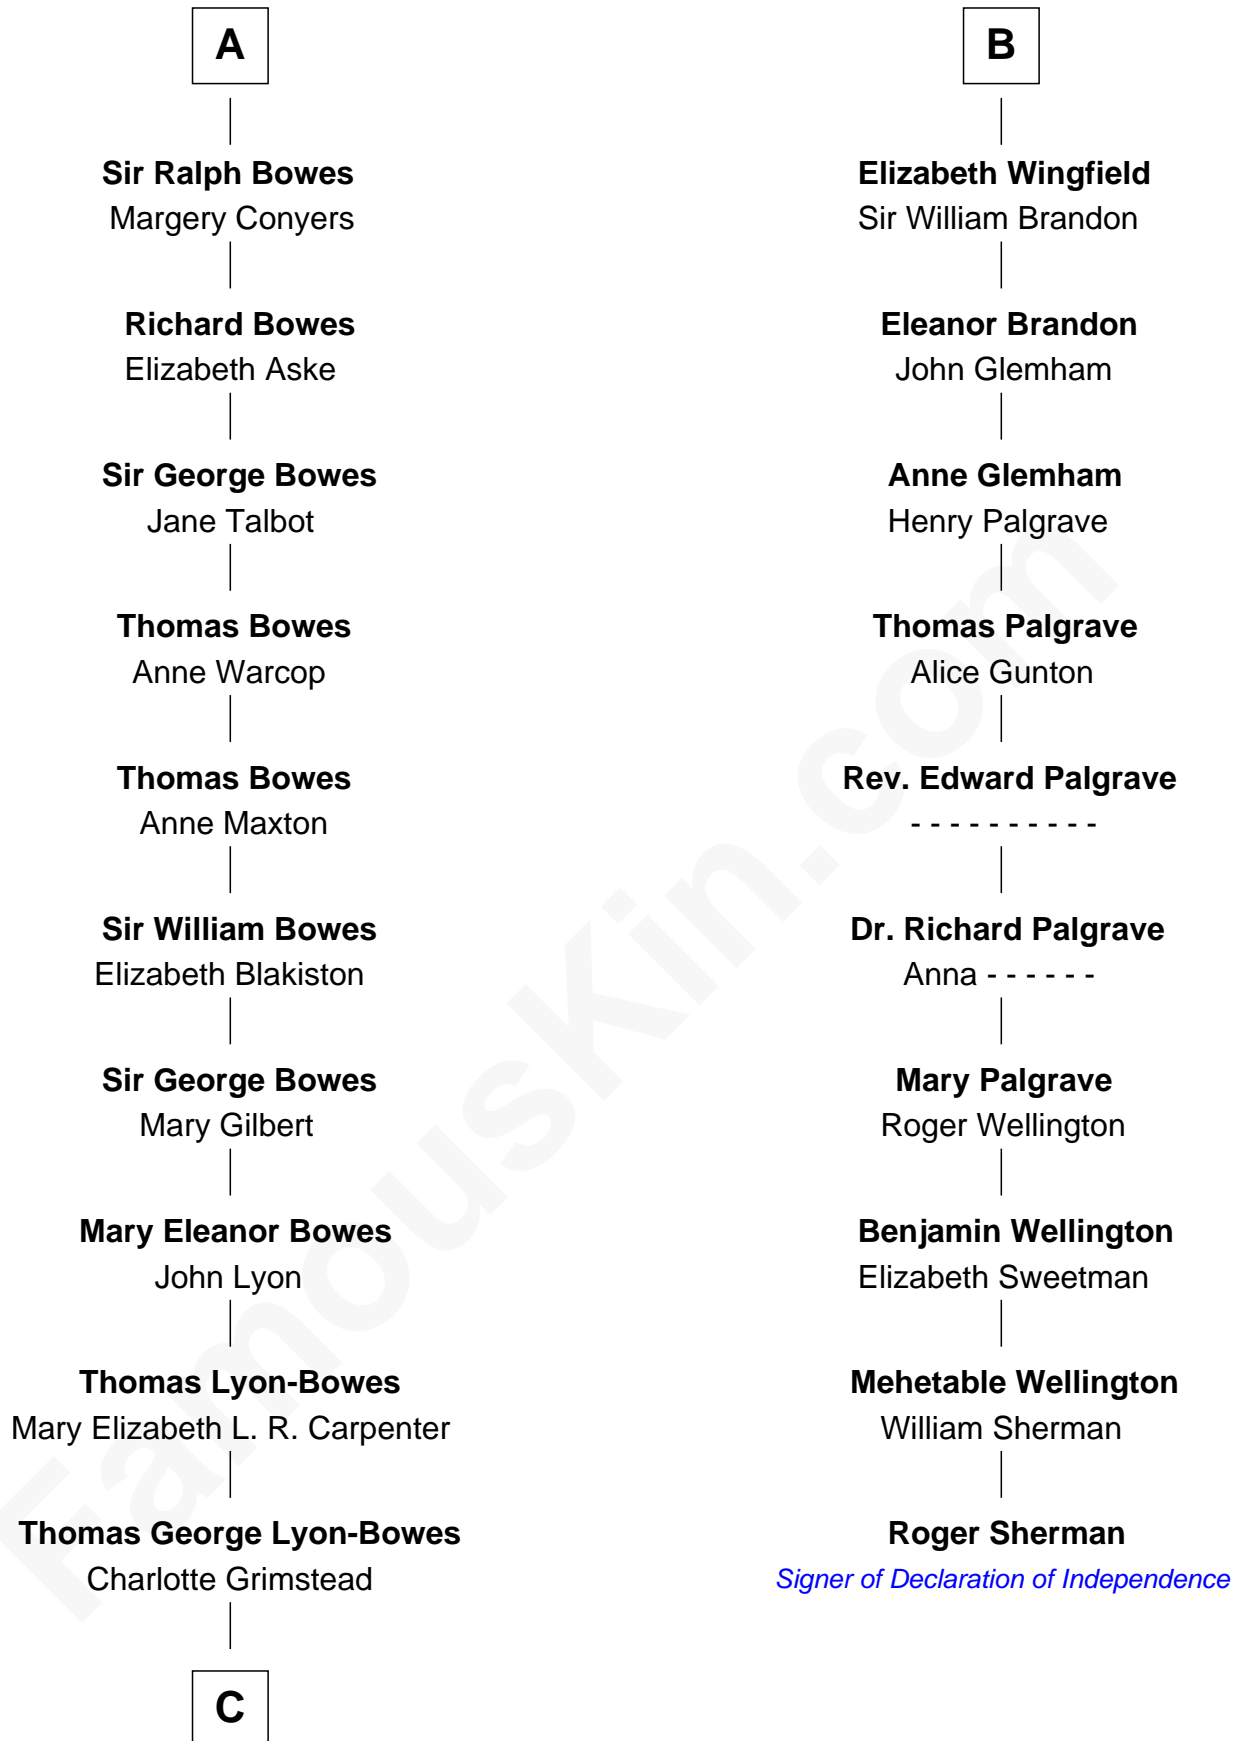

FamousKin.com

Relationship Chart of

Queen Elizabeth II

Queen of the United Kingdom

16th cousin 4 times removed of

Roger Sherman

Signer of the Declaration of Independence

C

—
Claude Bowes-Lyon

Frances Dora Smith

—
Claude George Bowes-Lyon

Cecilia Nina Cavendish-Bentinck

—
Elizabeth Bowes-Lyon

George VI, King of the United Kingdom

—
Queen Elizabeth II

Queen of the United Kingdom