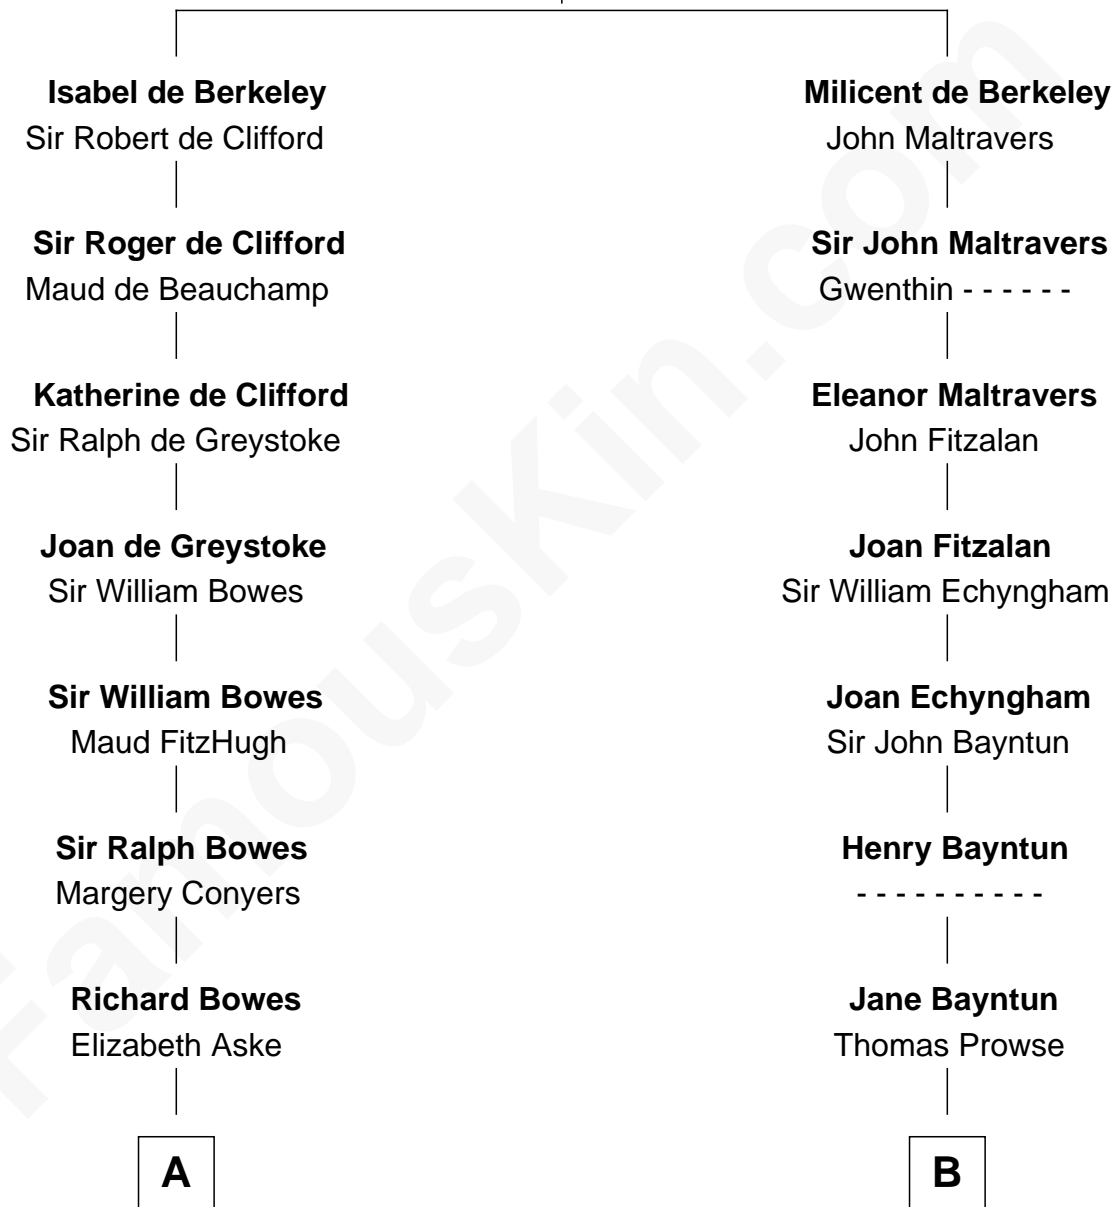

FamousKin.com Relationship Chart of

Queen Elizabeth II

Queen of the United Kingdom

16th cousin 2 times removed of

Samuel Cony

31st Governor of Maine

Sir Maurice de Berkeley

Eve la Zouche

C

Elizabeth Bowes-Lyon

George VI, King of the United Kingdom

Queen Elizabeth II

Queen of the United Kingdom

FamousKin.com

Elizabeth II photo by [Eric Draper](#)