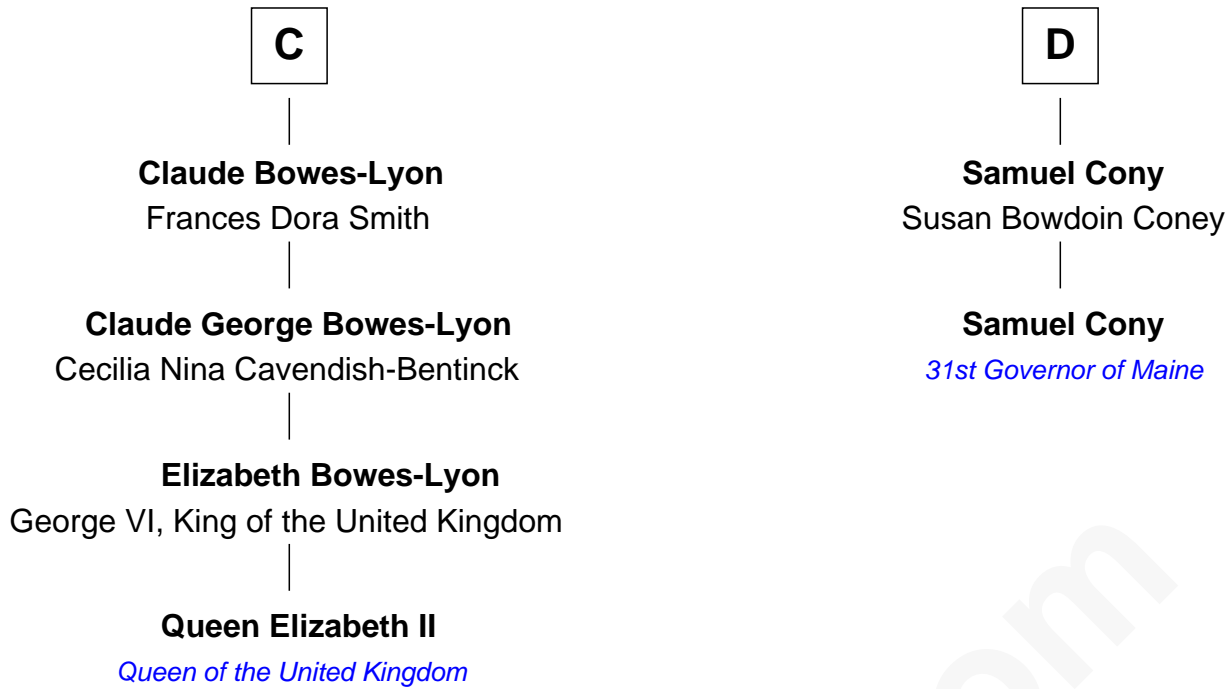

FamousKin.com Relationship Chart of

Queen Elizabeth II

Queen of the United Kingdom

18th cousin 2 times removed of

Samuel Cony

31st Governor of Maine

Sir William de Beauchamp

Isabel Mauduit

Eleanor Maltravers

Joan Fitzalan

Sir William Echyngam

Joan Echyngam

Sir John Bayntun

B

Elizabeth II photo by [Eric Draper](#)