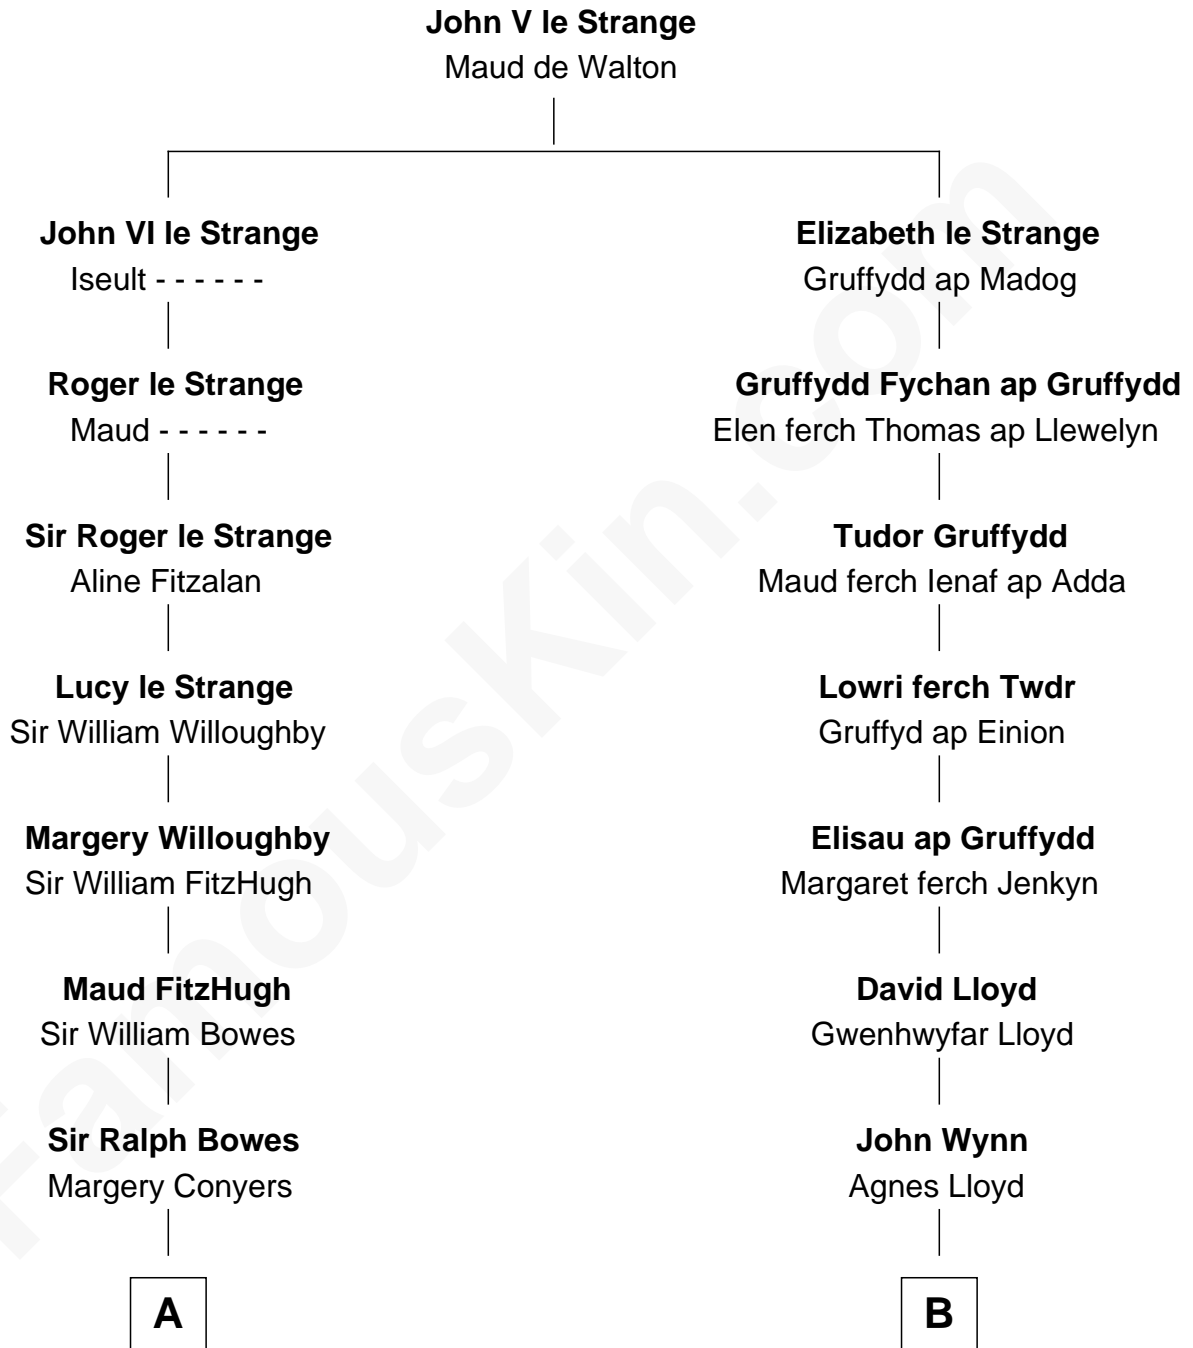

FamousKin.com Relationship Chart of

Queen Elizabeth II

Queen of the United Kingdom

18th cousin 1 time removed of

Ernest Hemingway

Author of The Sun Also Rises

C

Claude George Bowes-Lyon
Cecilia Nina Cavendish-Bentinck

Elizabeth Bowes-Lyon
George VI, King of the United Kingdom

Queen Elizabeth II
Queen of the United Kingdom

D

Clarence Edmonds Hemingway
Grace H. Hall

Ernest Hemingway
Author of The Sun Also Rises

FamousKin.com