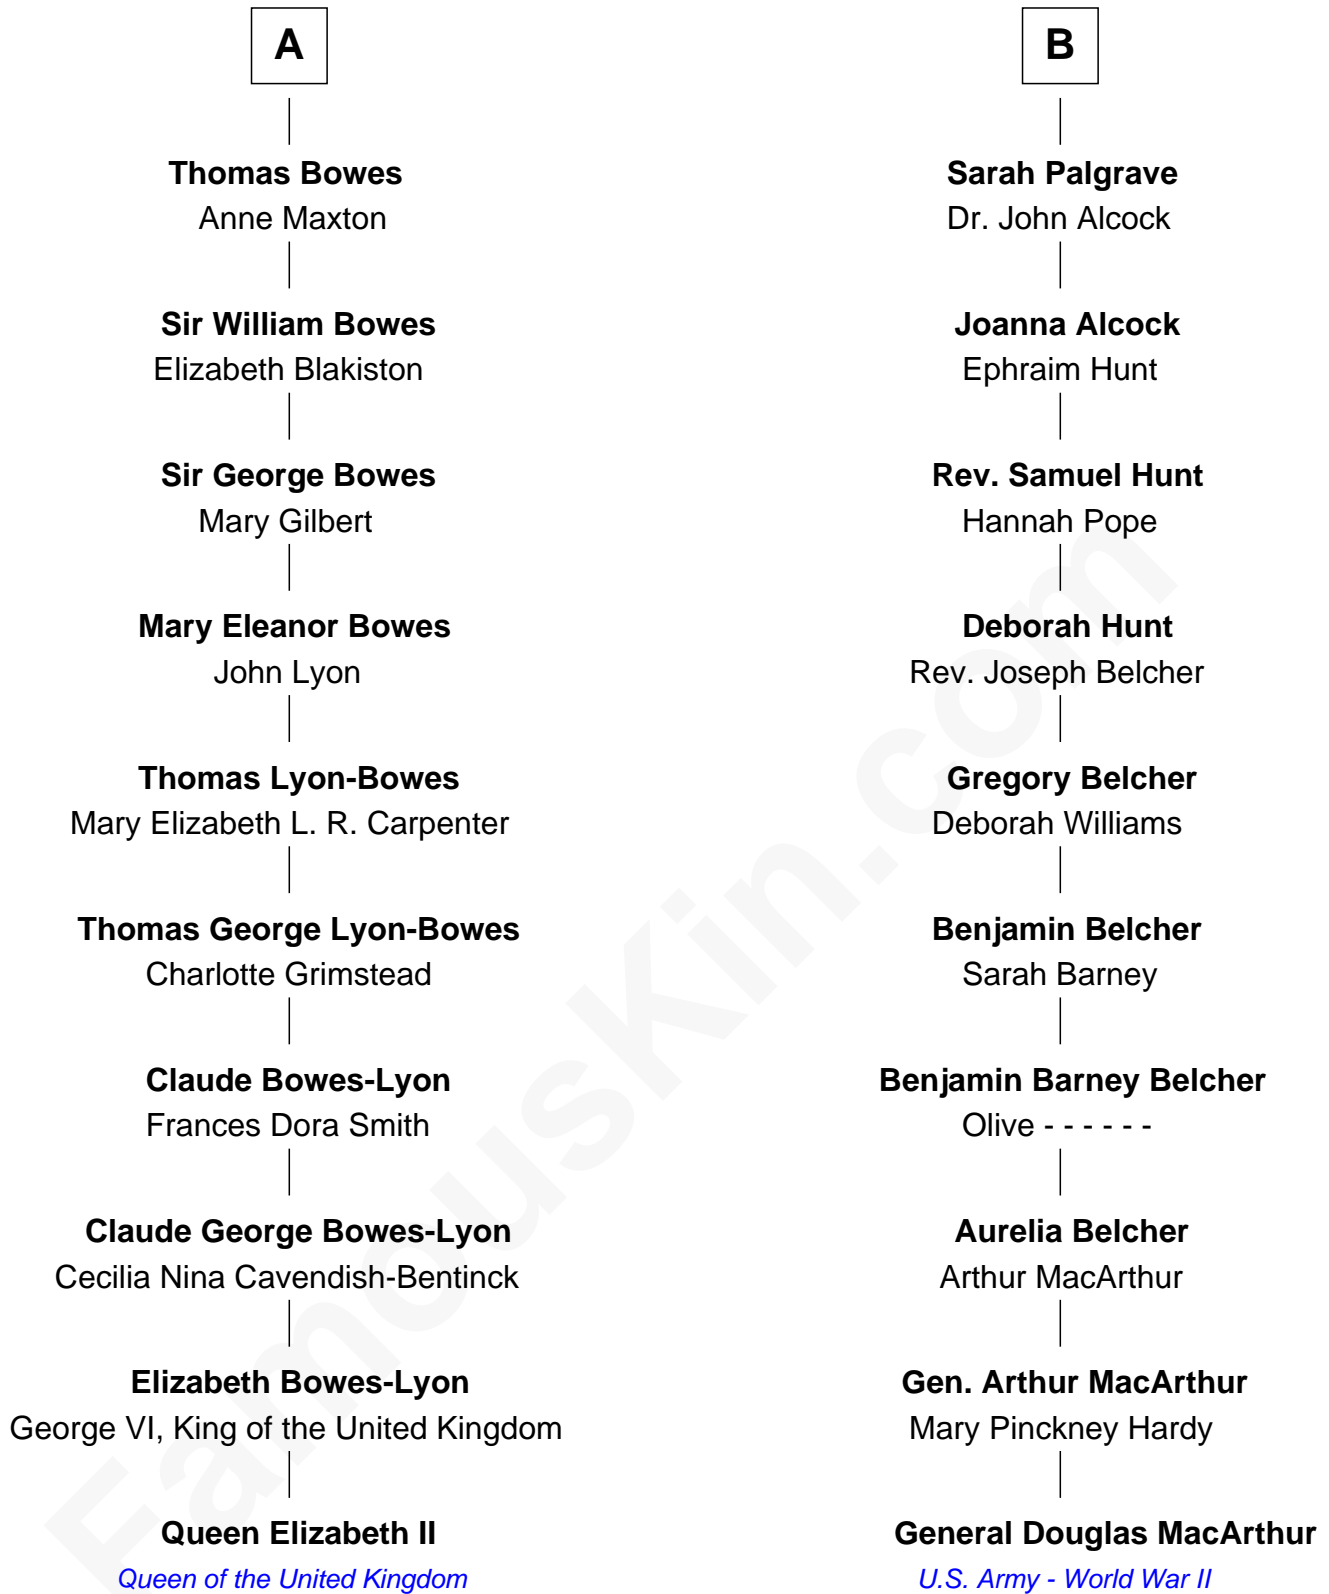

FamousKin.com Relationship Chart of

Queen Elizabeth II

Queen of the United Kingdom

16th cousin of

General Douglas MacArthur

U.S. Army - World War II

Sir Robert Goushill

Elizabeth Fitzalan

Elizabeth II photo by [Eric Draper](#)