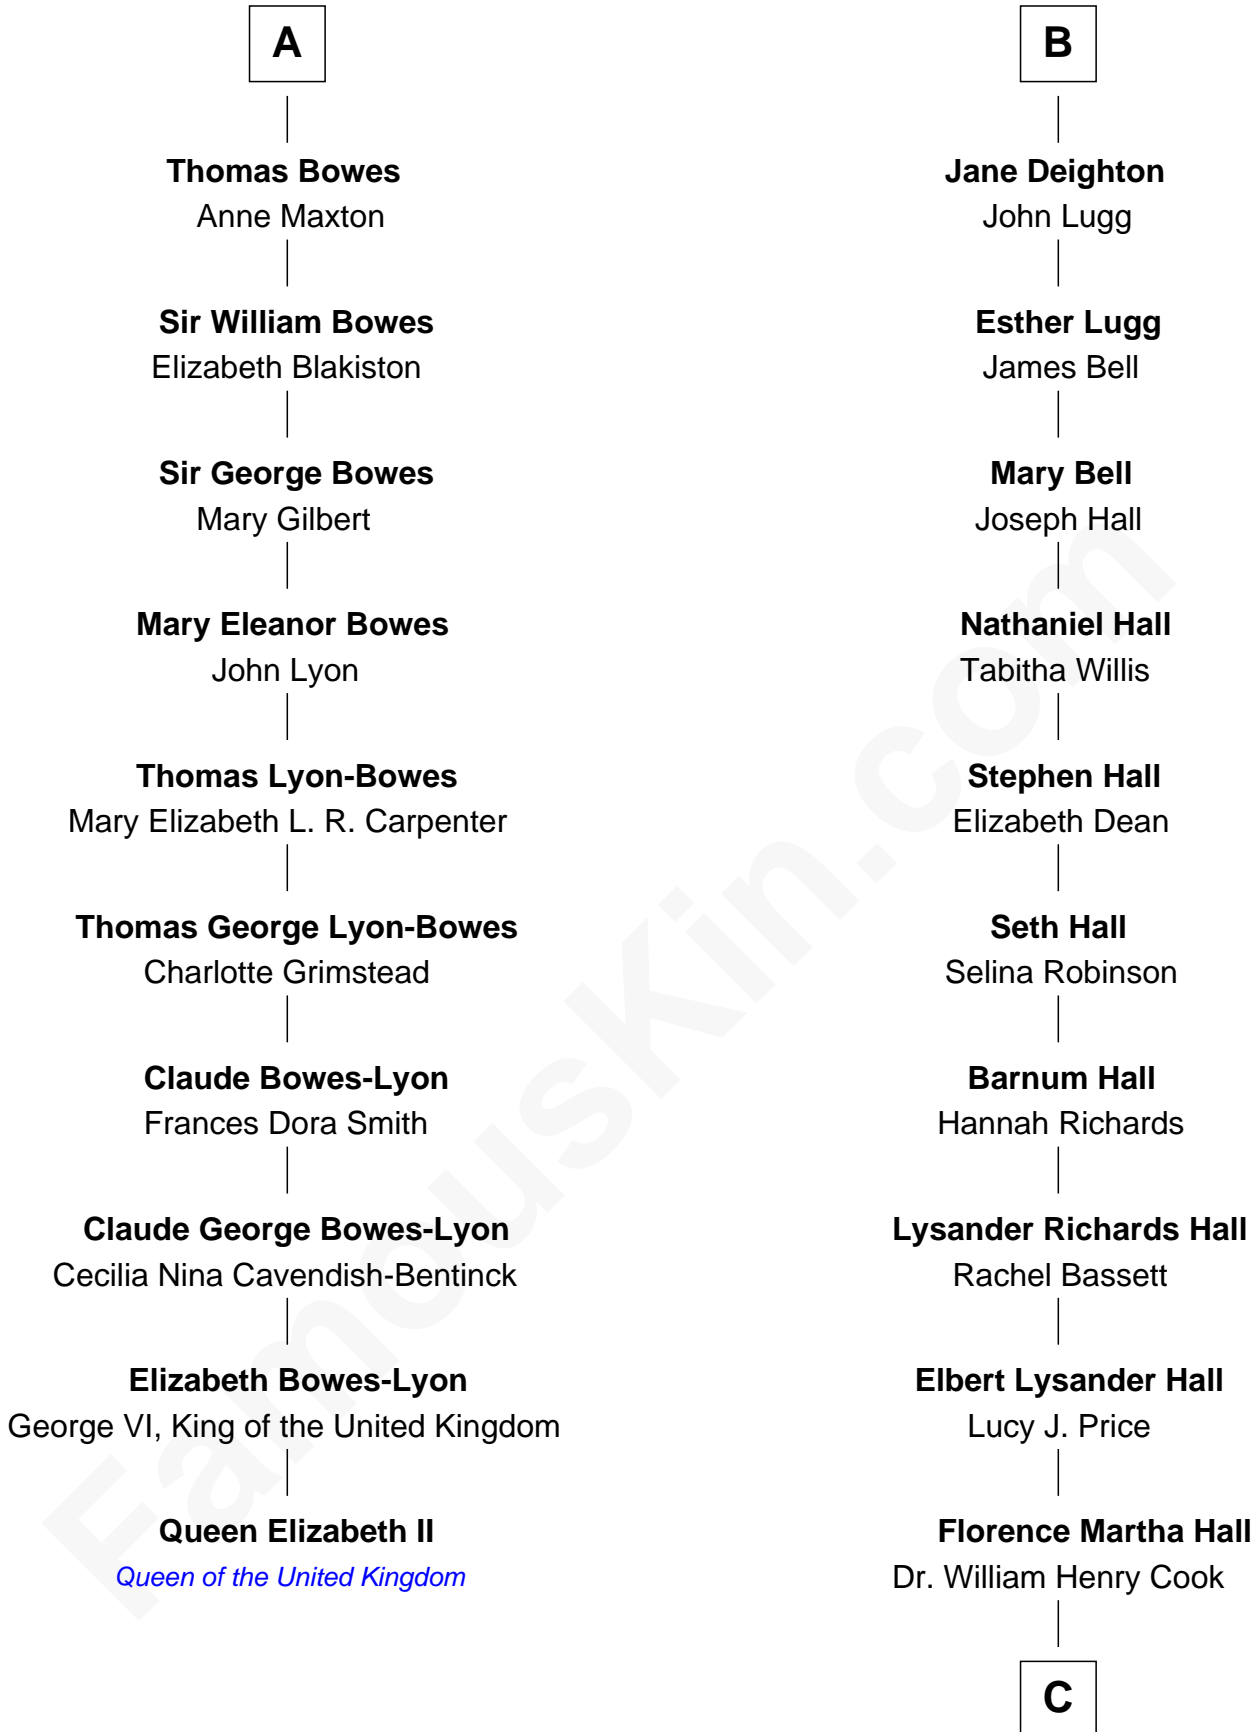

FamousKin.com

Relationship Chart of

Queen Elizabeth II

Queen of the United Kingdom

16th cousin 2 times removed of

Geena Davis

Movie and TV Actress

C