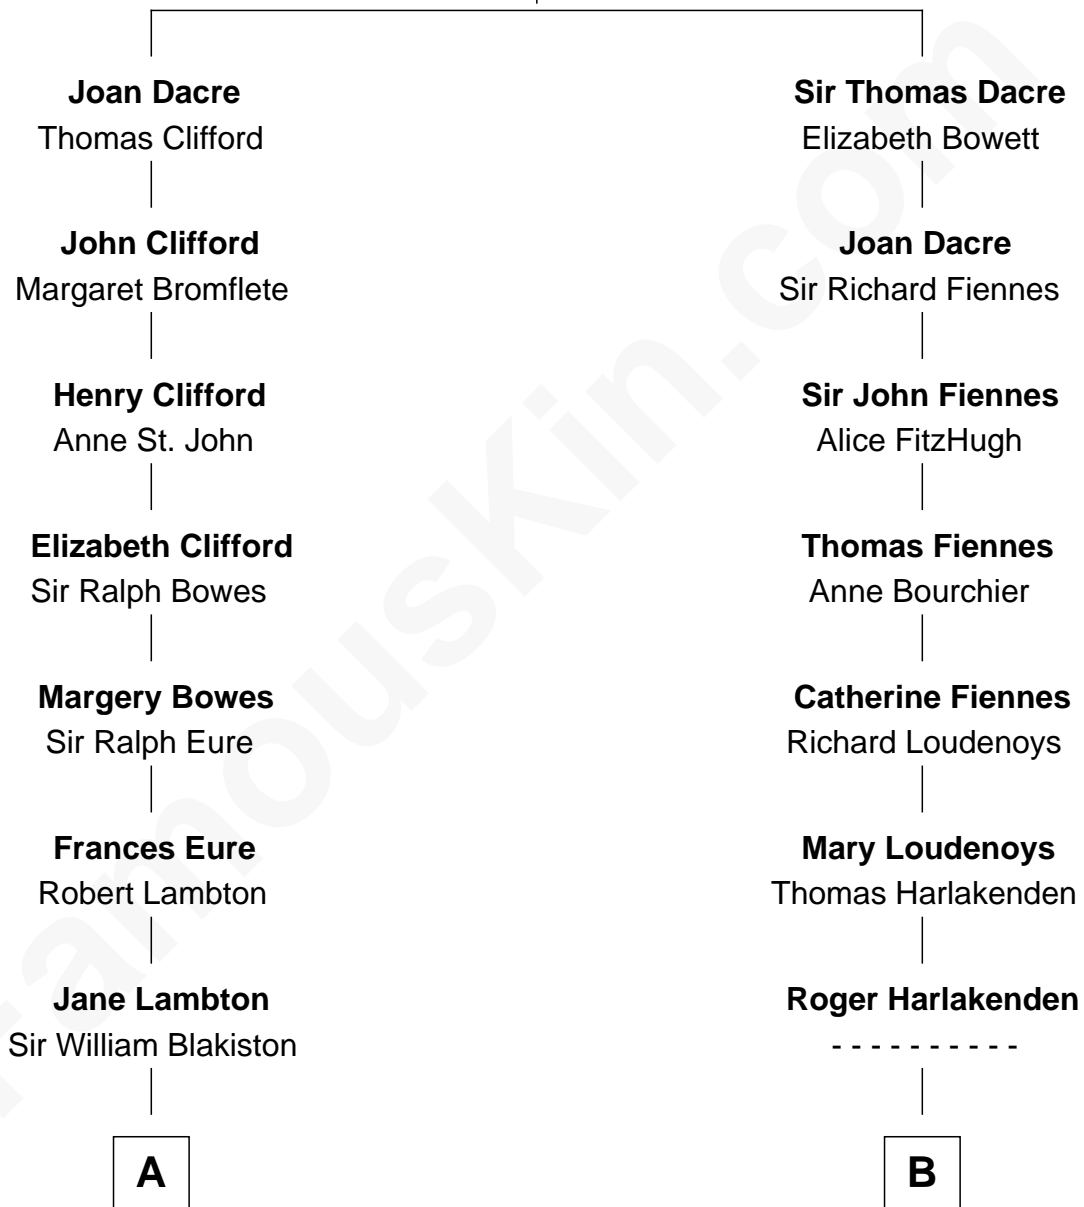

# FamousKin.com Relationship Chart of

**Queen Elizabeth II**

*Queen of the United Kingdom*

17th cousin of

**Frank Lloyd Wright**

*American Architect*

**Sir Thomas Dacre**

Philippe Neville

**A**

**Sir Ralph Blakiston**

Margaret Fenwick

**Sir Francis Blakiston**

Ann Bowes

**Elizabeth Blakiston**

Sir William Bowes

**Sir George Bowes**