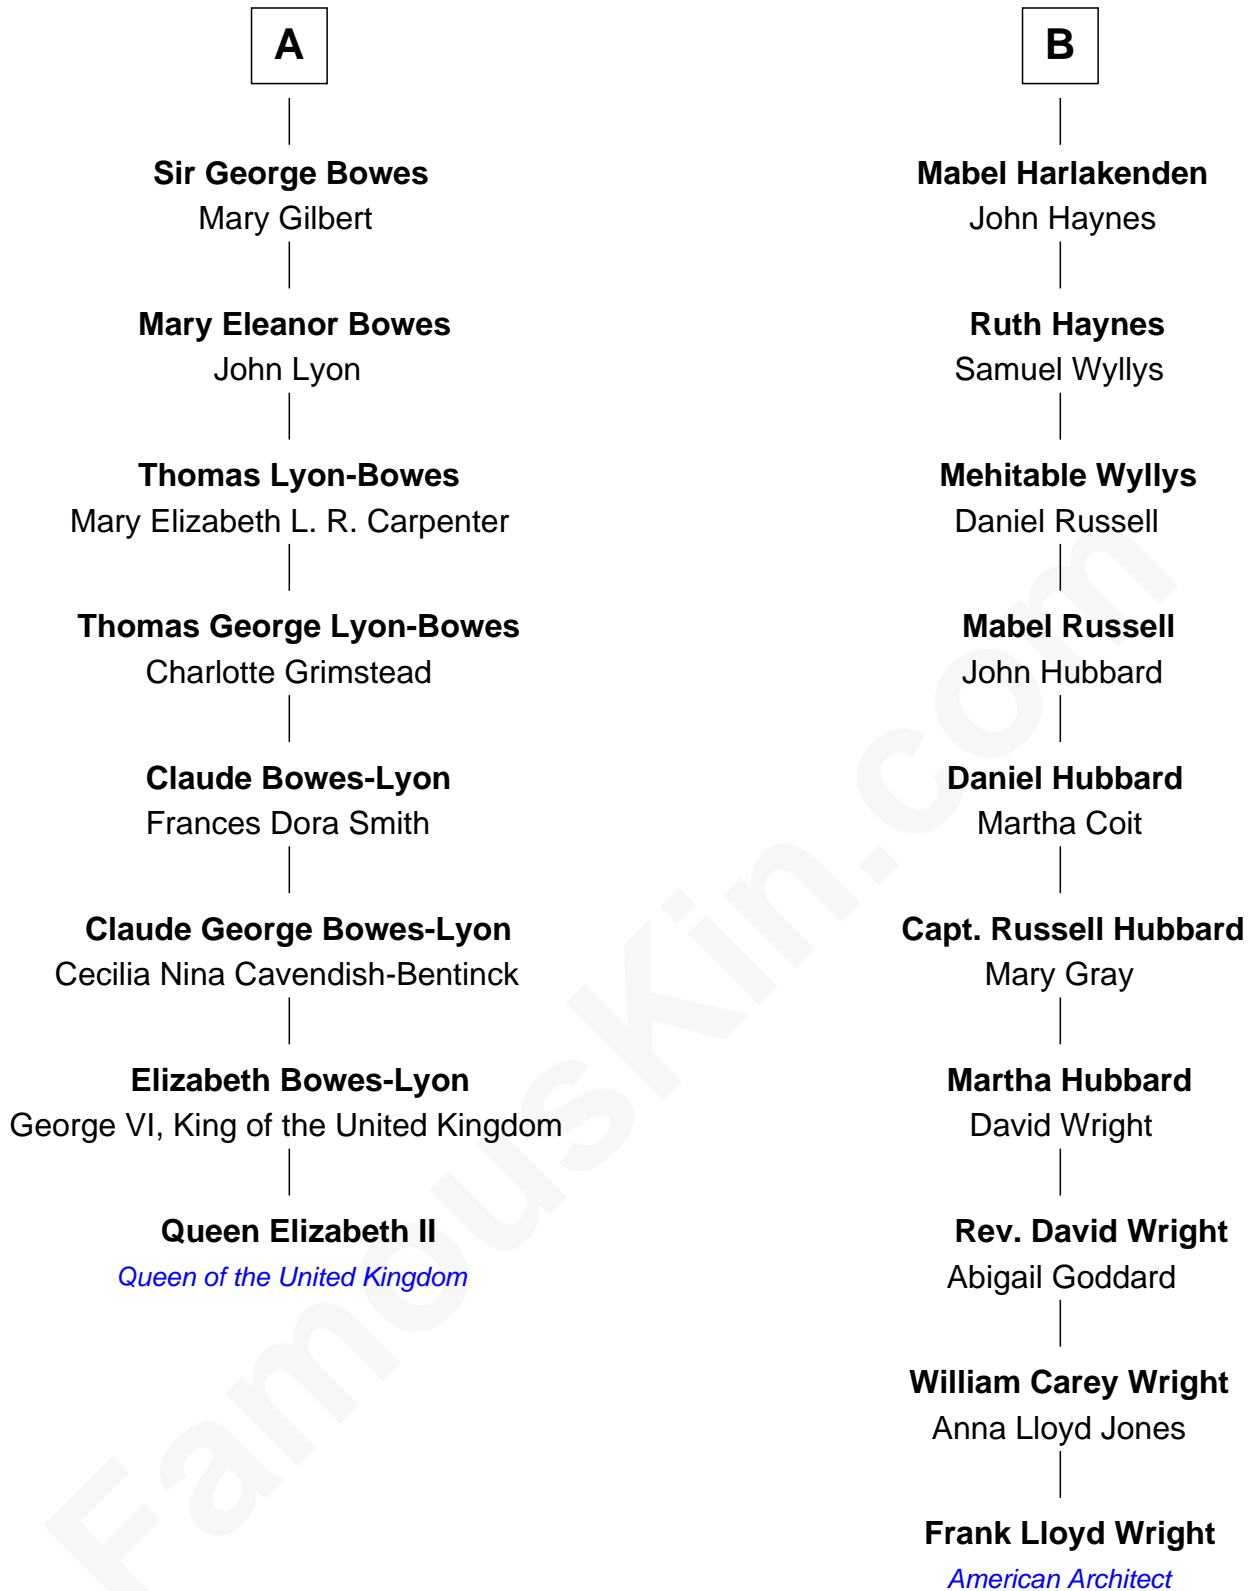

FamousKin.com Relationship Chart of

Queen Elizabeth II

Queen of the United Kingdom

14th cousin 2 times removed of

Frank Lloyd Wright

American Architect

Sir William FitzHugh

Margery Willoughby

Elizabeth II photo by [Eric Draper](#)