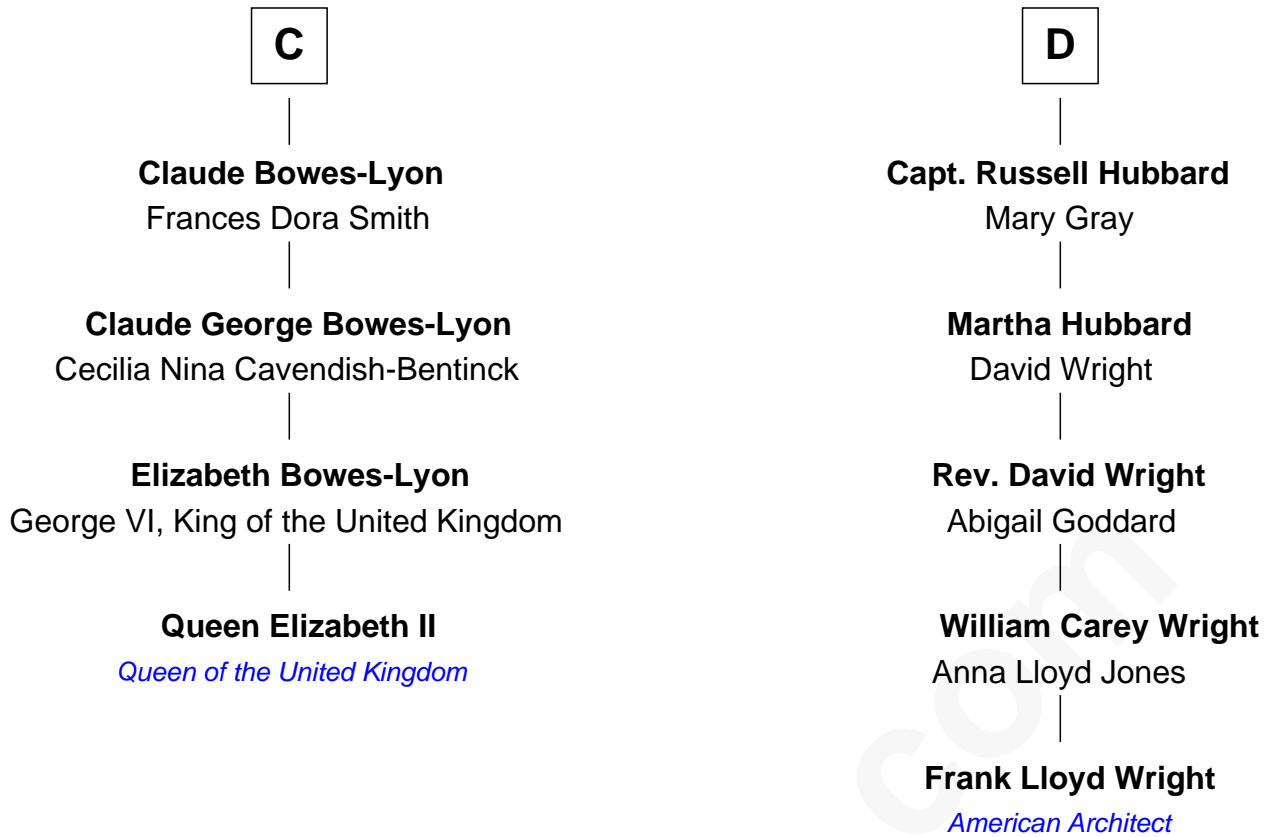

# FamousKin.com Relationship Chart of

**Queen Elizabeth II**

*Queen of the United Kingdom*

20th cousin 1 time removed of

**Frank Lloyd Wright**

*American Architect*

**Sir Patrick de Chaworth**

Isabella de Beauchamp

Elizabeth II photo by [Eric Draper](#)