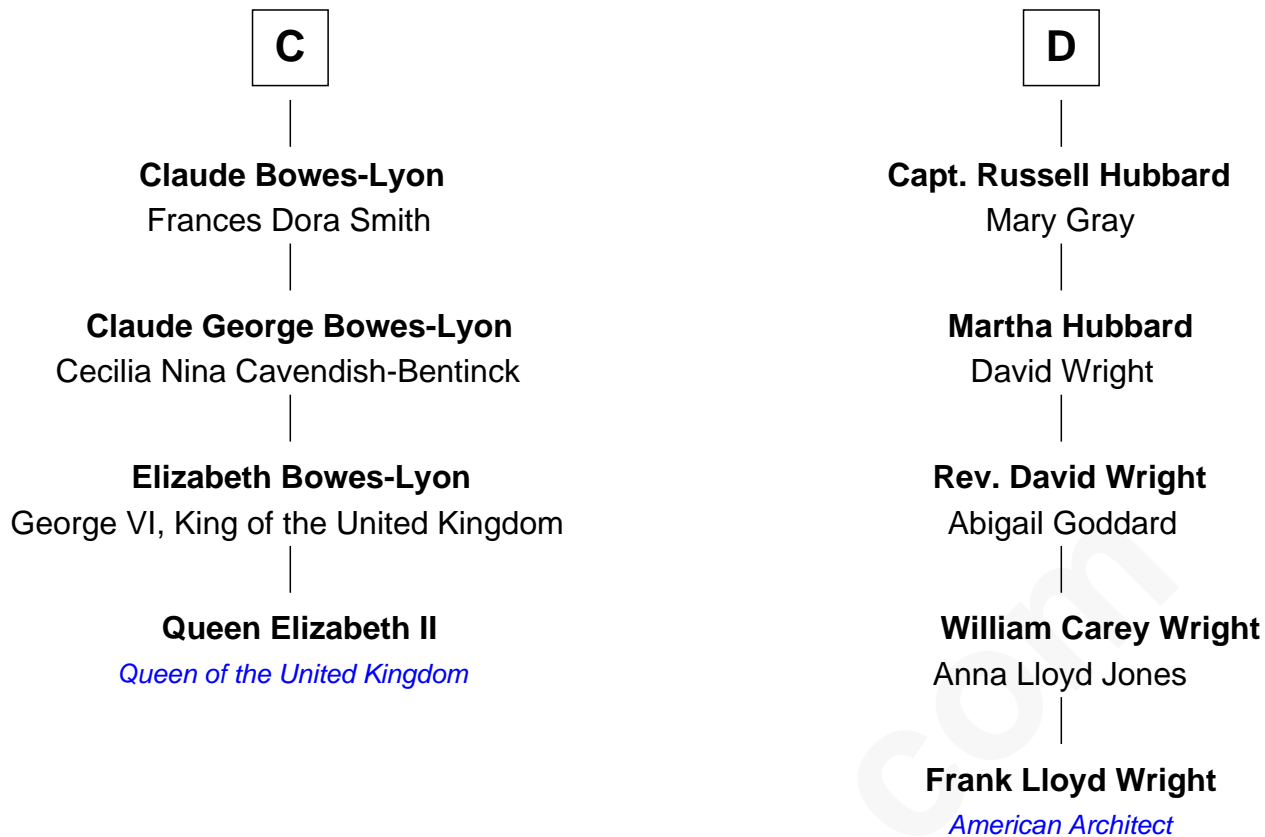

FamousKin.com Relationship Chart of

Queen Elizabeth II

Queen of the United Kingdom

20th cousin 1 time removed of

Frank Lloyd Wright

American Architect

Thomas de Clare
Juliana FitzMaurice

Margaret de Clare
Bartholomew de Badlesmere

Margery de Badlesmere
Sir William de Ros

Maud de Roos
John de Welles

Anne de Welles
James Butler

James Butler
Joan Beauchamp

Elizabeth Butler
John Talbot

Sir Gilbert Talbot
Audrey Cotton

A

Margaret de Clare
Bartholomew de Badlesmere

Elizabeth de Badlesmere
Sir William de Bohun

Humphrey de Bohun
Joan Fitzalan

Eleanor de Bohun
Sir Thomas Plantagenet

Anne Plantagenet
Sir William Bouchier

Sir John Bouchier
Margaret Berners

Sir Humphrey Bouchier
Elizabeth Tilney

B

Elizabeth II photo by [Eric Draper](#)