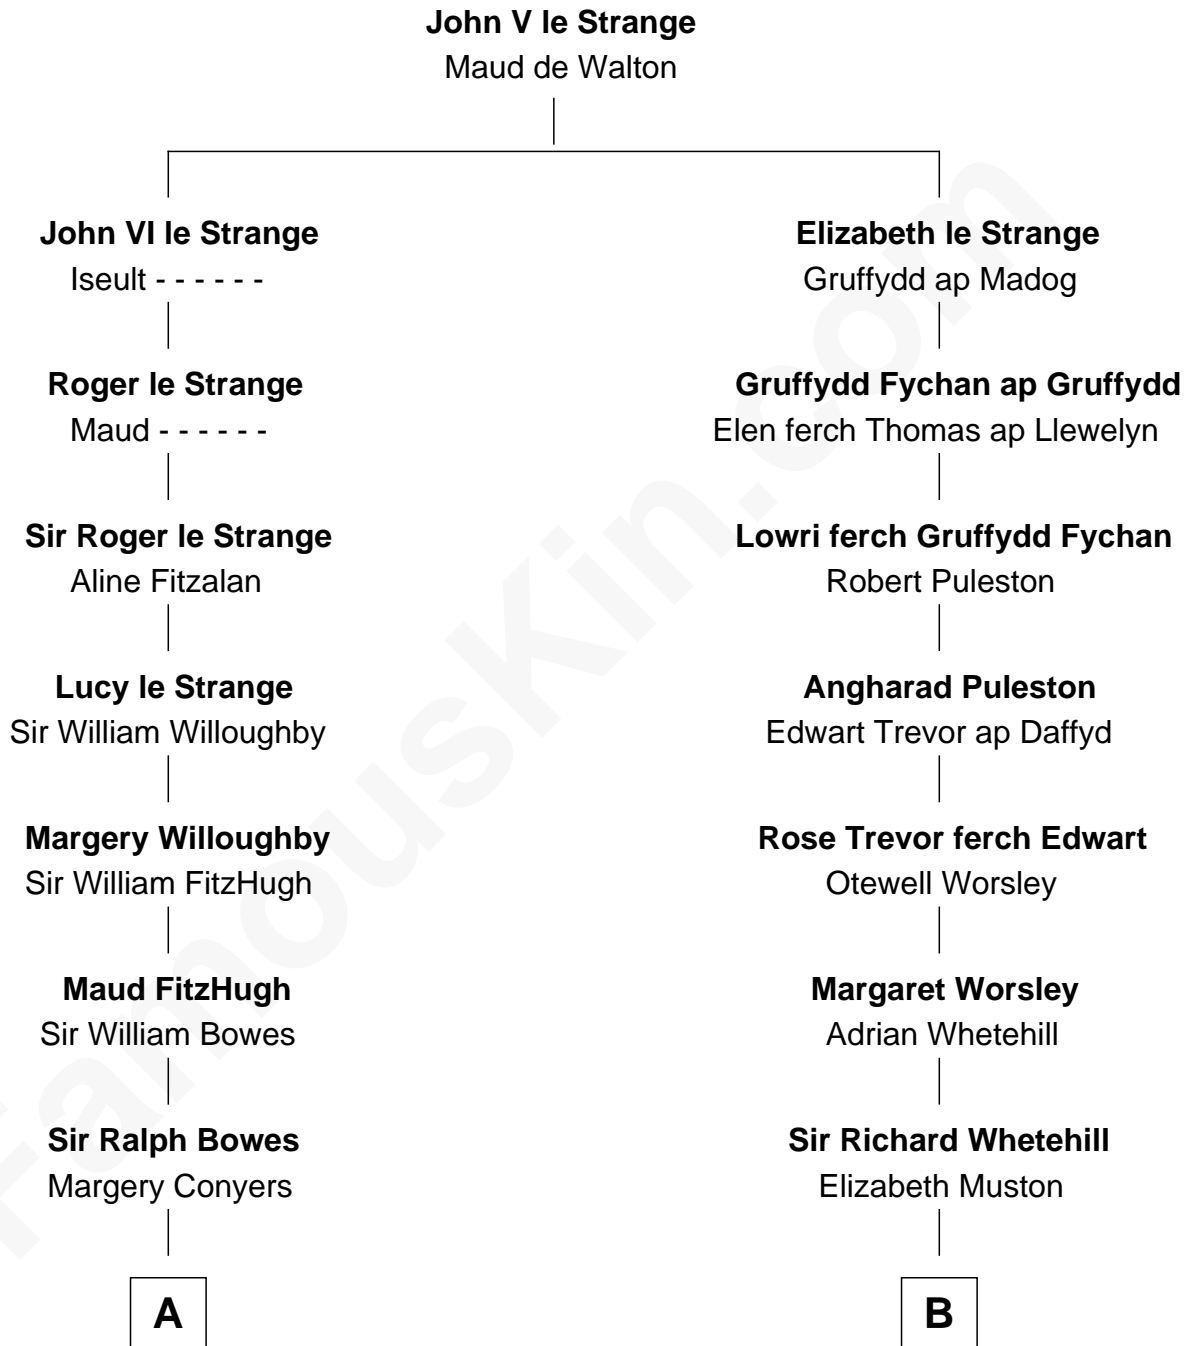

FamousKin.com Relationship Chart of

Queen Elizabeth II

Queen of the United Kingdom

19th cousin 1 time removed of

Kyra Sedgwick

TV and Movie Actress

C

Claude George Bowes-Lyon
Cecilia Nina Cavendish-Bentinck

Elizabeth Bowes-Lyon
George VI, King of the United Kingdom

Queen Elizabeth II
Queen of the United Kingdom

D

Sarah May Minturn
Henry Dwight Sedgwick

Robert Minturn Sedgwick
Helen Peabody

Henry Dwight Sedgwick
Patricia Ann Rosenwald