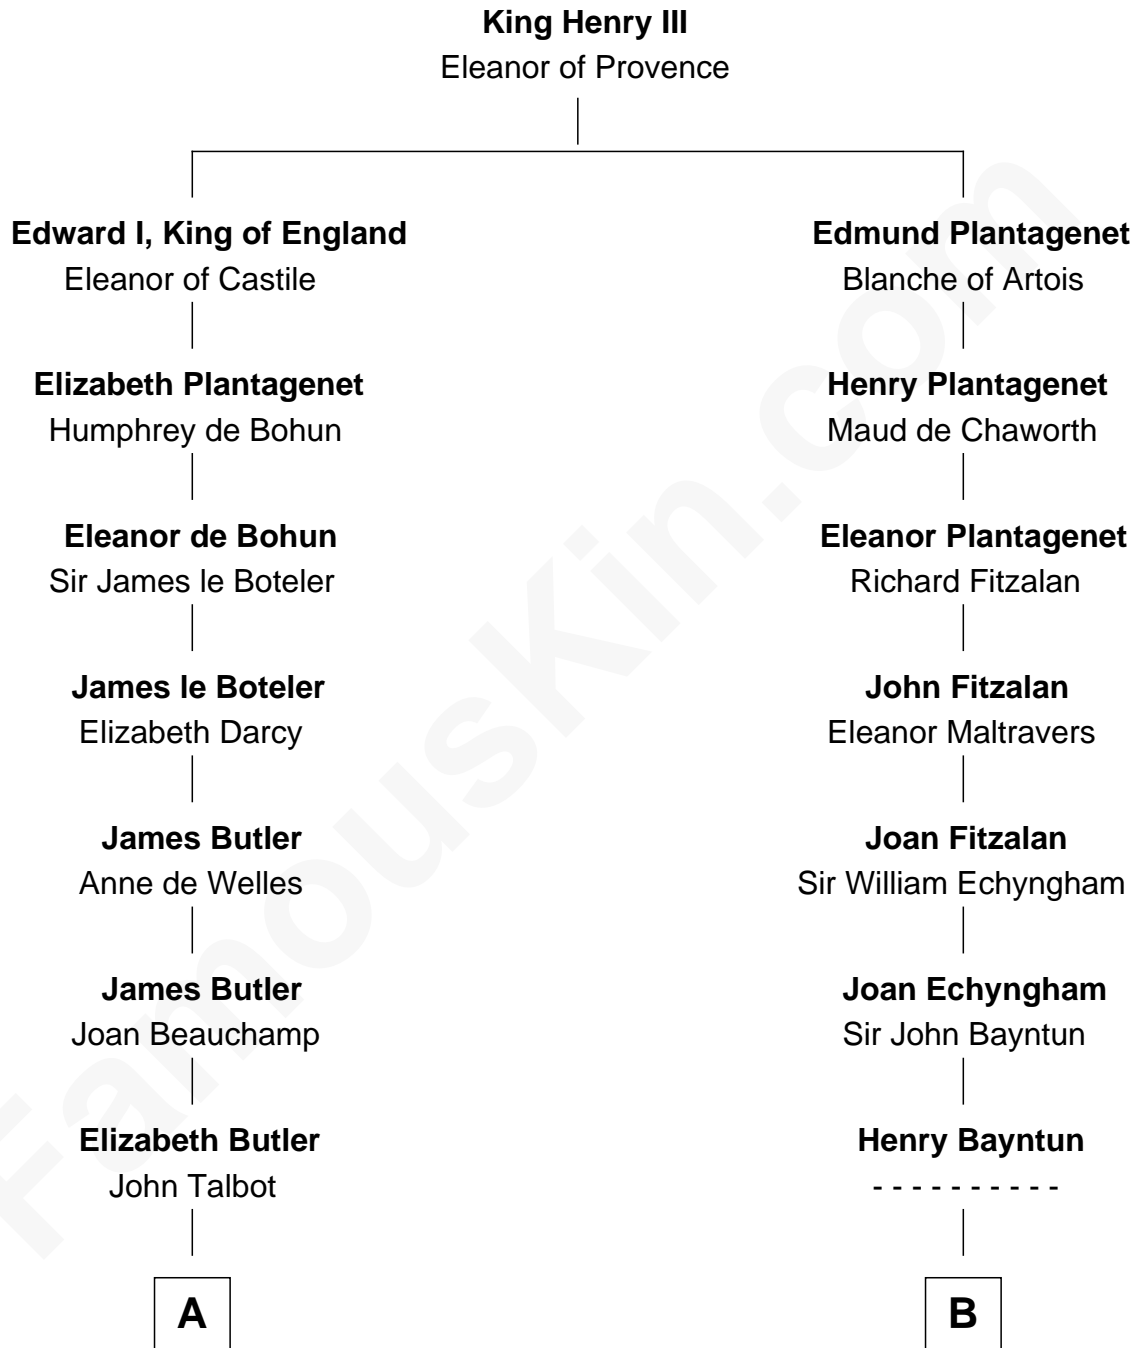

FamousKin.com Relationship Chart of

Queen Elizabeth II

Queen of the United Kingdom

21st cousin of

Kyra Sedgwick

TV and Movie Actress

C

Thomas George Lyon-Bowes

Charlotte Grimstead

Claude Bowes-Lyon

Frances Dora Smith

Claude George Bowes-Lyon

Cecilia Nina Cavendish-Bentinck

Elizabeth Bowes-Lyon

George VI, King of the United Kingdom

Queen Elizabeth II

Queen of the United Kingdom

D

Samuel Endicott Peabody

Marianne Cabot Lee

Rev. Dr. Endicott Peabody

Fannie Peabody

Helen Peabody

Robert Minturn Sedgwick