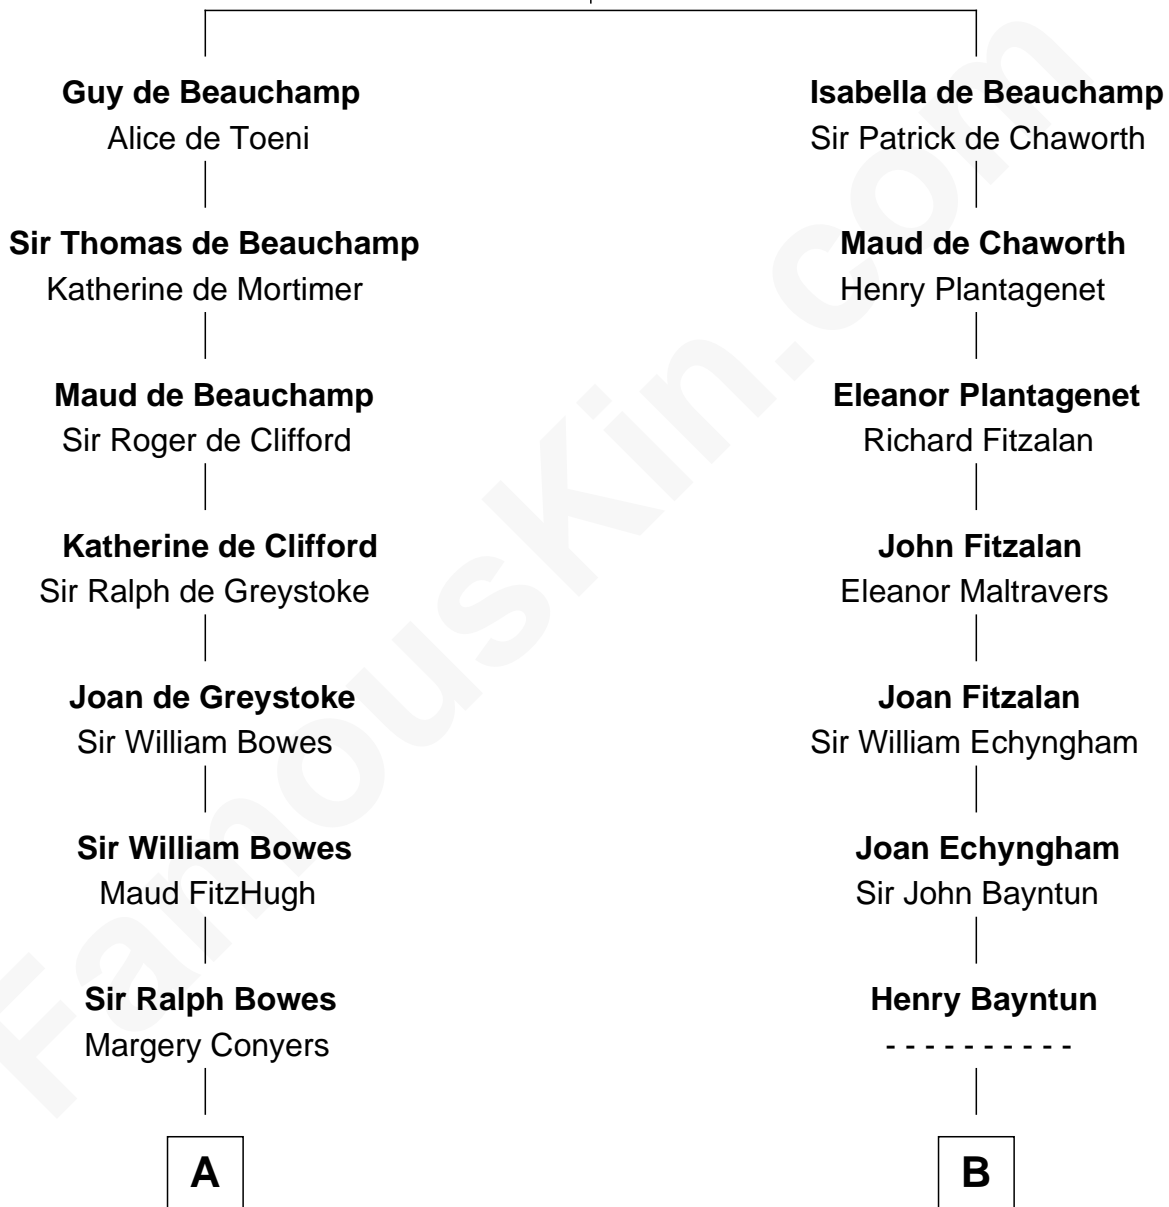

# FamousKin.com Relationship Chart of

**Queen Elizabeth II**

*Queen of the United Kingdom*

19th cousin 2 times removed of

**Kyra Sedgwick**

*TV and Movie Actress*

**William de Beauchamp**

Maud FitzJohn

**C**

**Claude George Bowes-Lyon**  
Cecilia Nina Cavendish-Bentinck

**Elizabeth Bowes-Lyon**  
George VI, King of the United Kingdom

**Queen Elizabeth II**  
*Queen of the United Kingdom*

**D**

**Samuel Endicott Peabody**  
Marianne Cabot Lee