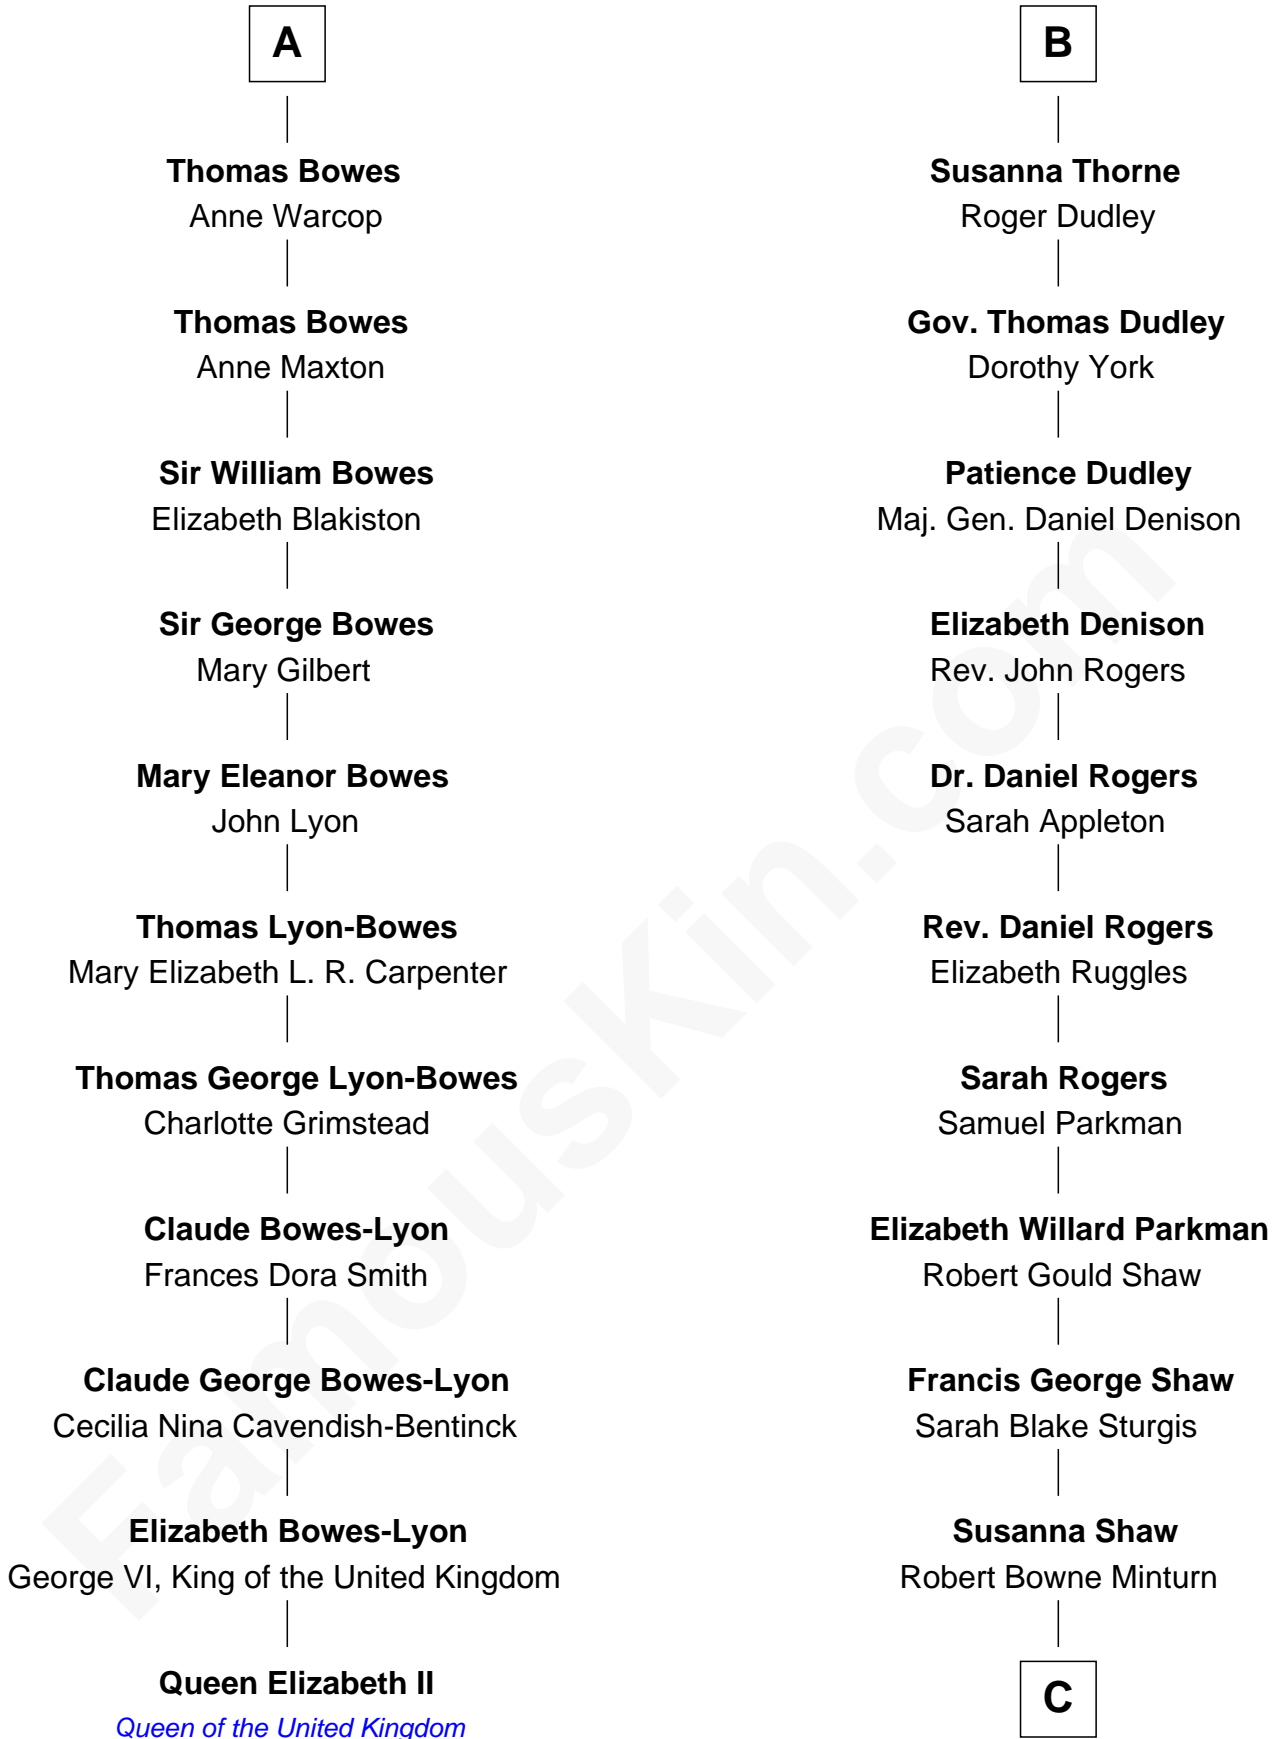

## Relationship Chart of

### Queen Elizabeth II

*Queen of the United Kingdom*

17th cousin 3 times removed of

**Kyra Sedgwick**

*TV and Movie Actress*

**C**

—  
**Sarah May Minturn**

Henry Dwight Sedgwick

—  
**Robert Minturn Sedgwick**

Helen Peabody

—  
**Henry Dwight Sedgwick**

Patricia Ann Rosenwald

—  
**Kyra Sedgwick**

*TV and Movie Actress*