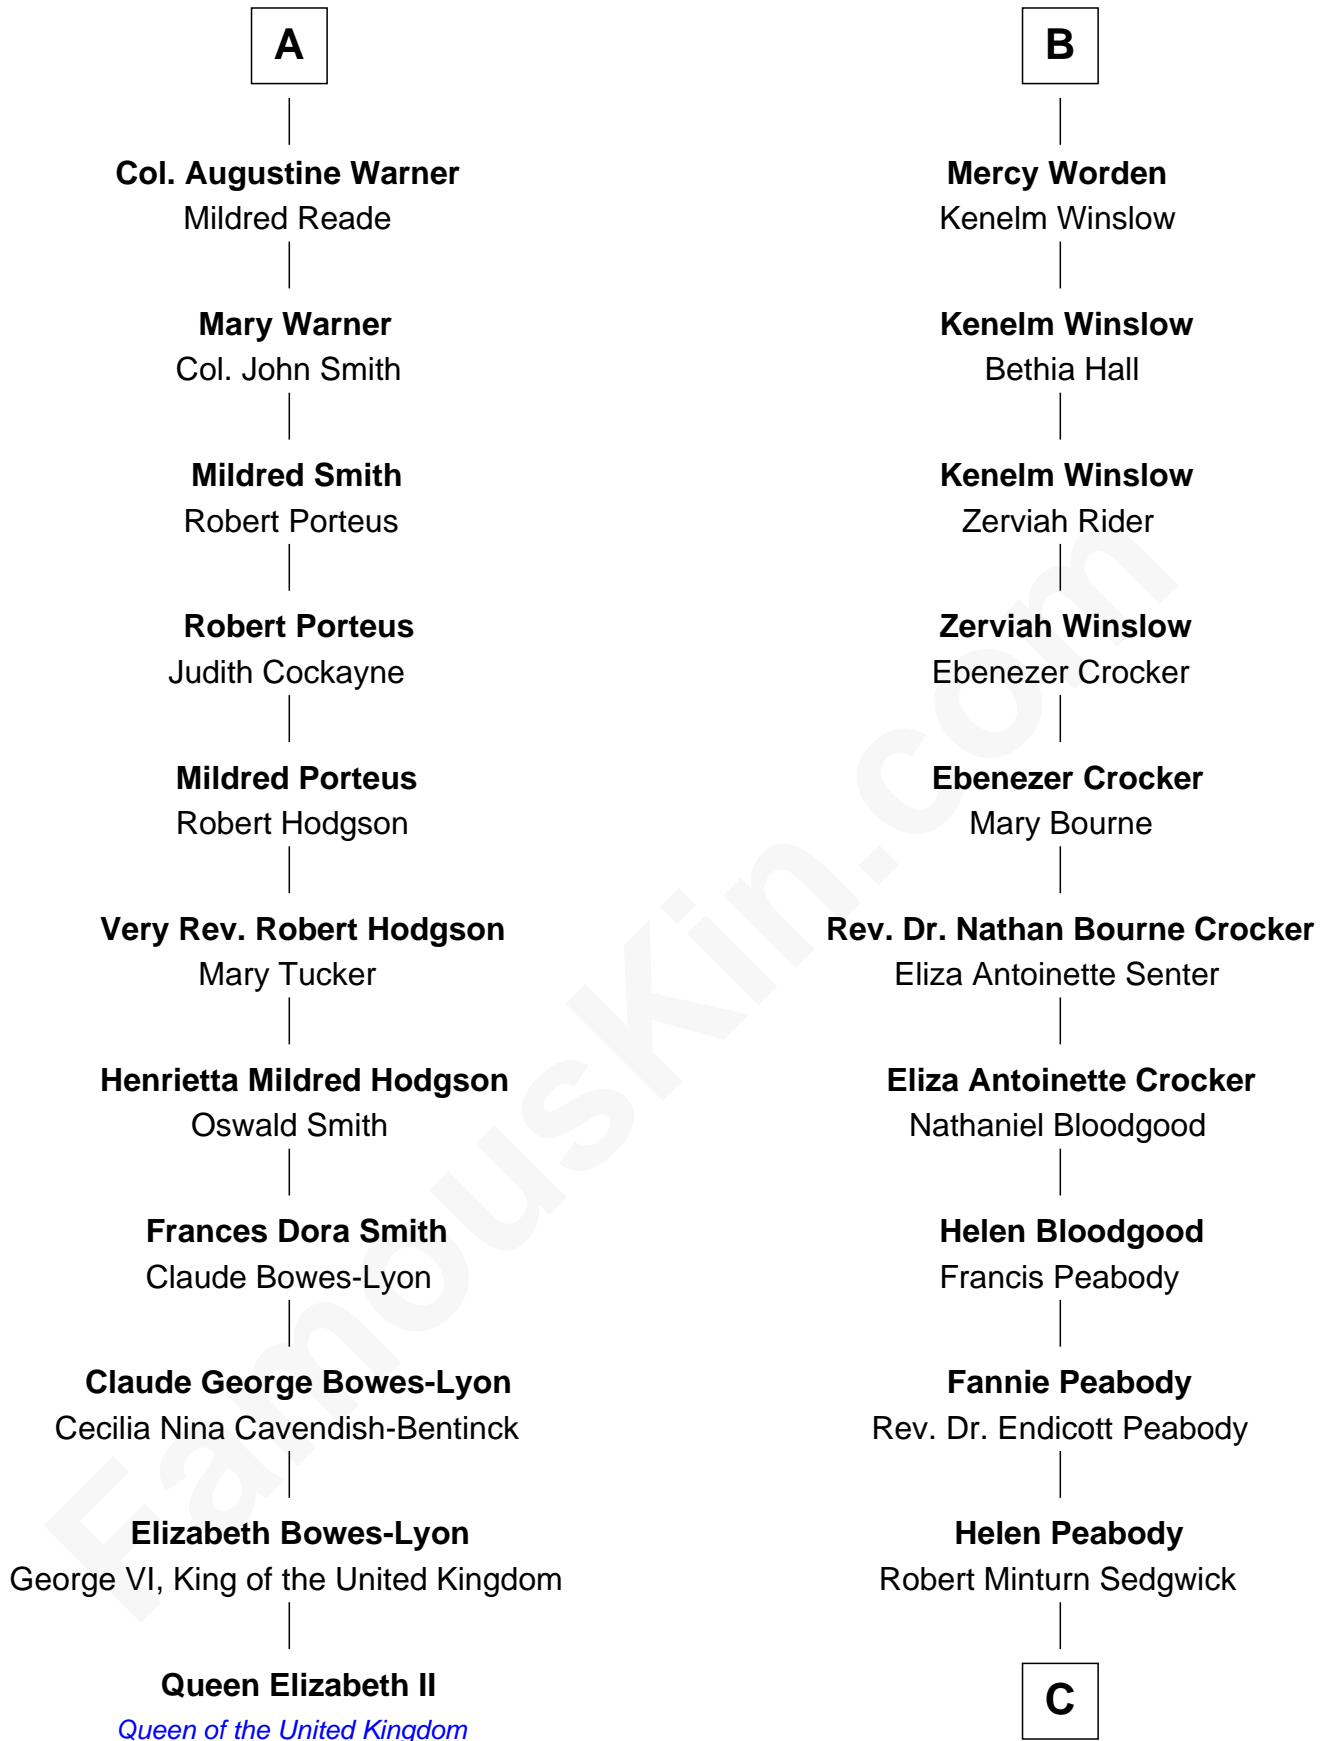

FamousKin.com Relationship Chart of

Queen Elizabeth II

Queen of the United Kingdom

17th cousin 1 time removed of

Kyra Sedgwick

TV and Movie Actress

Richard Sherburne

Alice Hamerton