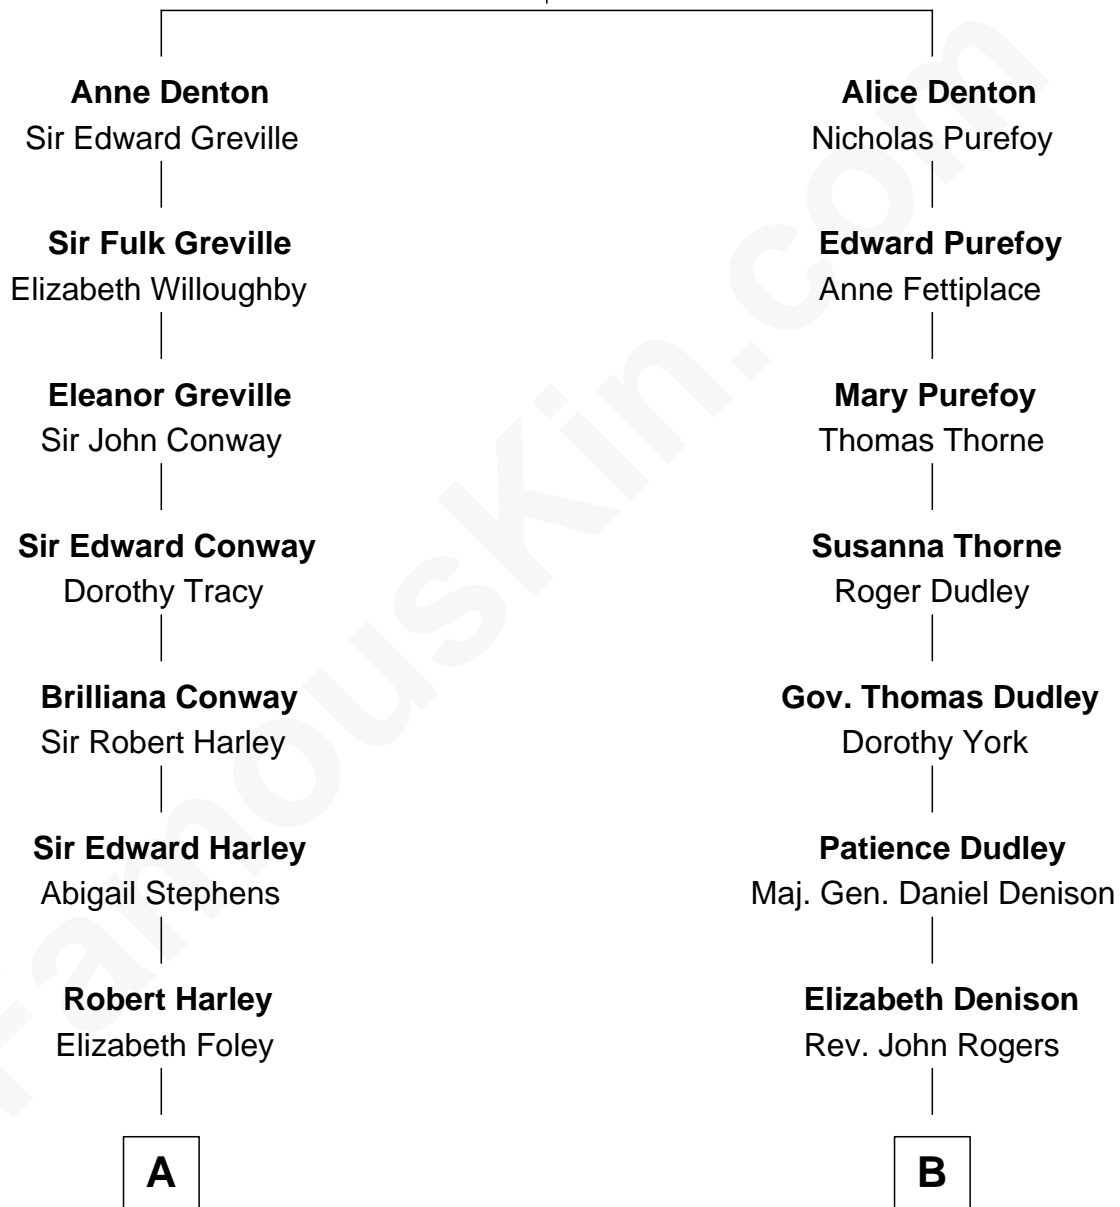

FamousKin.com Relationship Chart of

Queen Elizabeth II

Queen of the United Kingdom

14th cousin 2 times removed of

Kyra Sedgwick

TV and Movie Actress

John Denton

Isabel Brome

A

Edward Harley
Henrietta Cavendish Holles

Margaret Cavendish Harley
Sir William Bentinck

William Henry Bentinck
Dorothy Cavendish

Charles Augustus Cavendish-Bentinck
Anne Wellesley

Rev. Charles William Cavendish-Bentinck
Caroline Louisa Burnaby