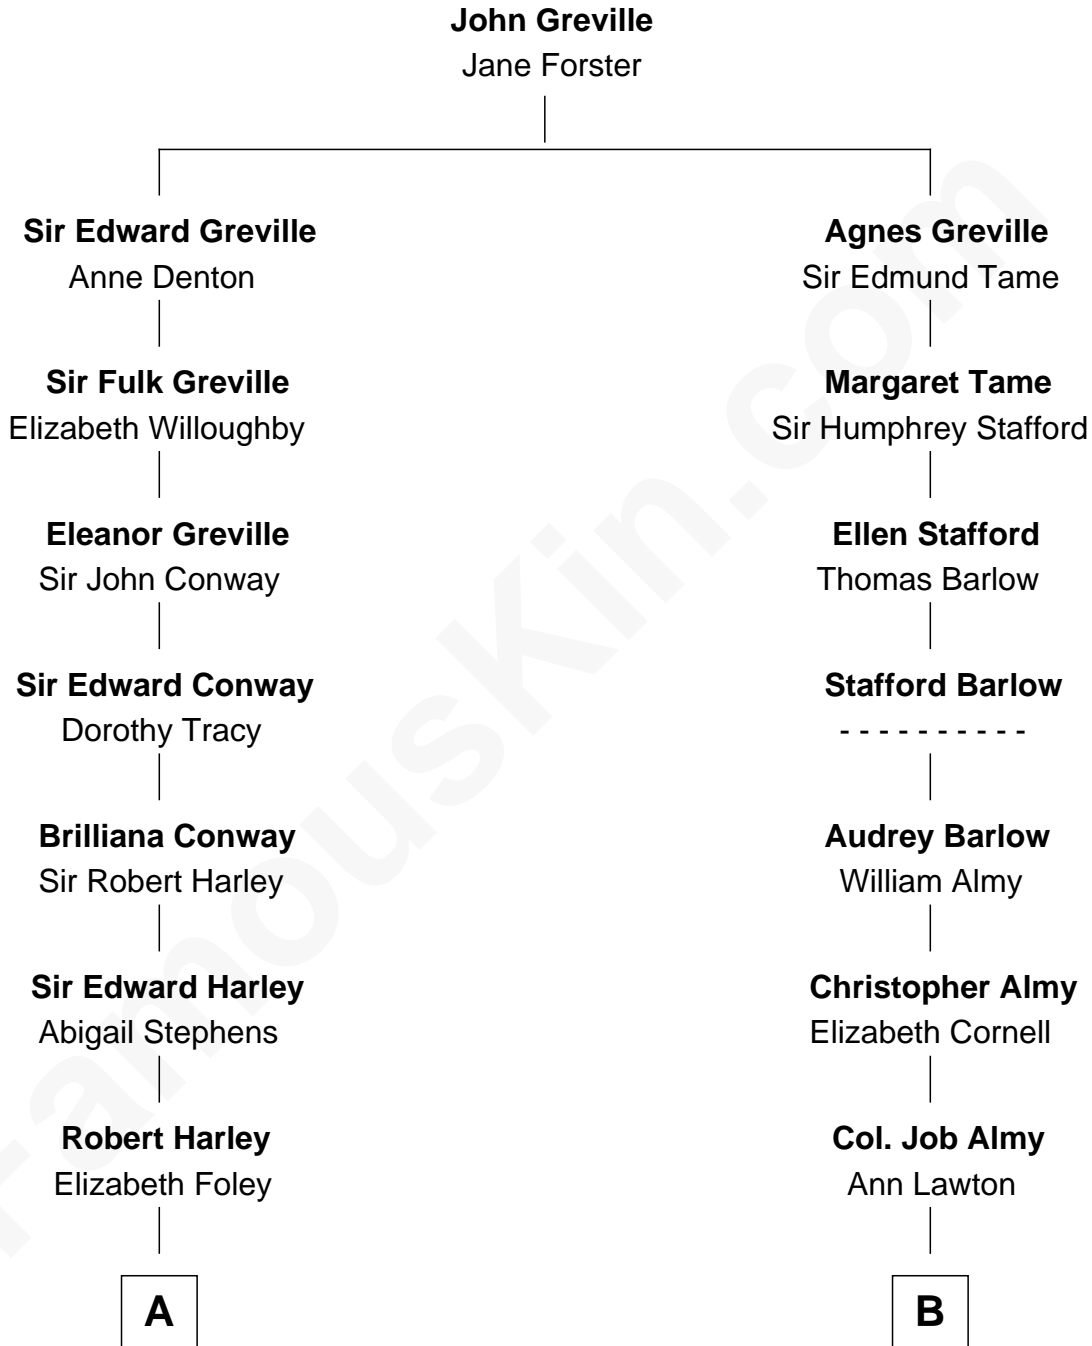

FamousKin.com

Relationship Chart of

Queen Elizabeth II

Queen of the United Kingdom

8th cousin 6 times removed of

William Ellery

Signer of the Declaration of Independence

A

Edward Harley
Henrietta Cavendish Holles

Margaret Cavendish Harley
Sir William Bentinck

William Henry Bentinck
Dorothy Cavendish

Charles Augustus Cavendish-Bentinck
Anne Wellesley

Rev. Charles William Cavendish-Bentinck
Caroline Louisa Burnaby