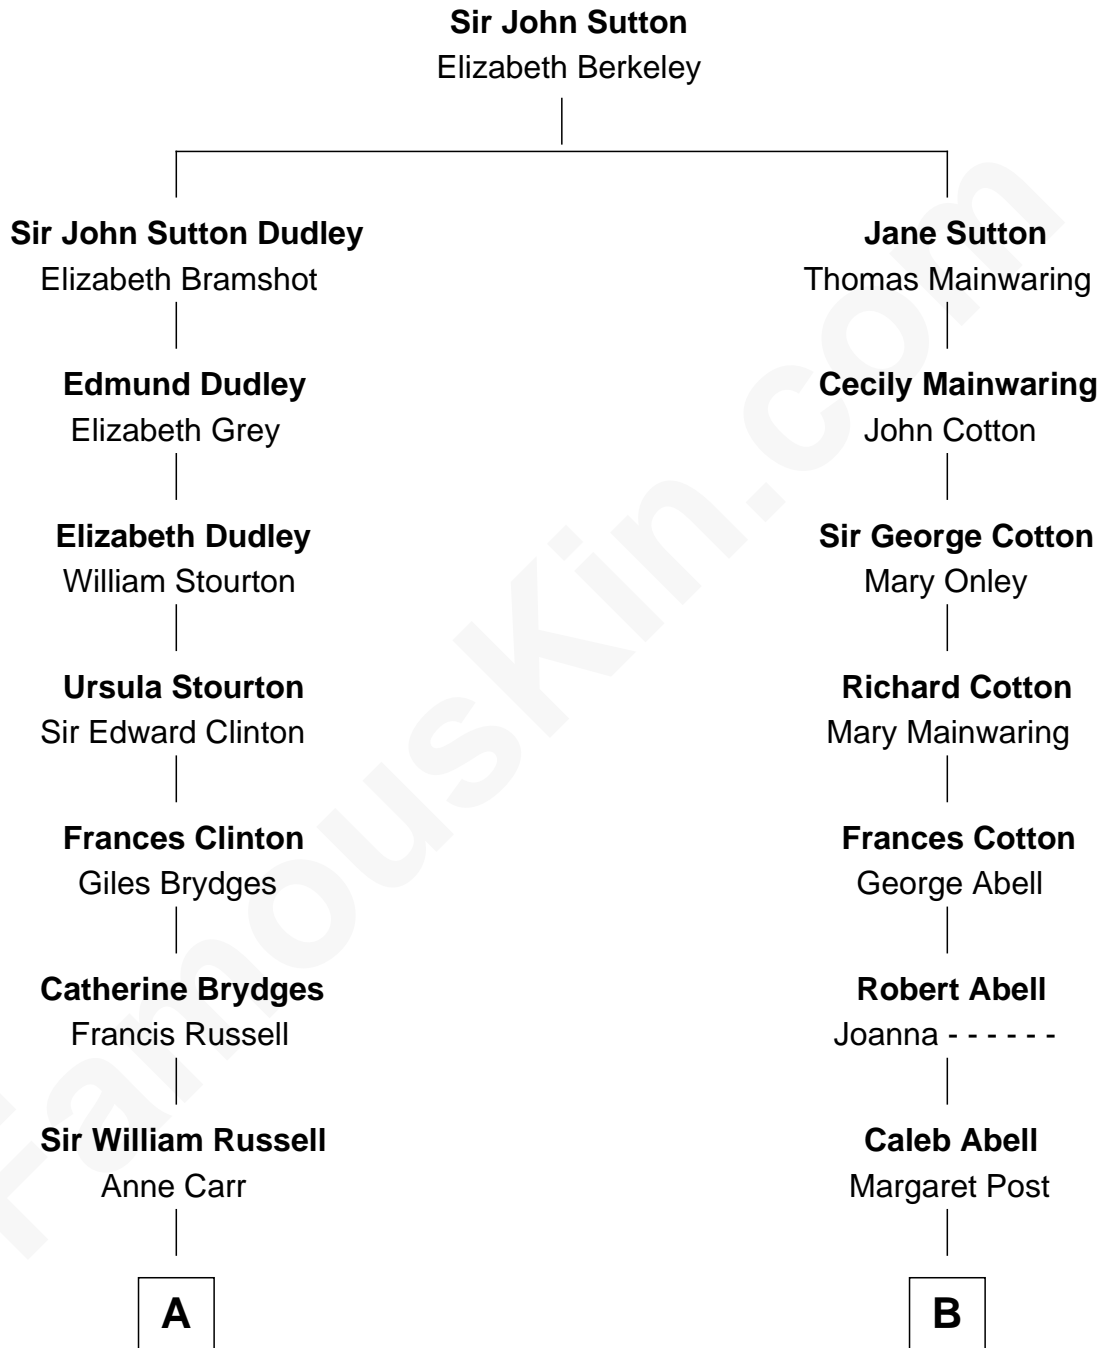

FamousKin.com Relationship Chart of

Queen Elizabeth II

Queen of the United Kingdom

16th cousin of

Amber Stevens West

TV and Movie Actress

A

William Russell
Rachel Wriothesley