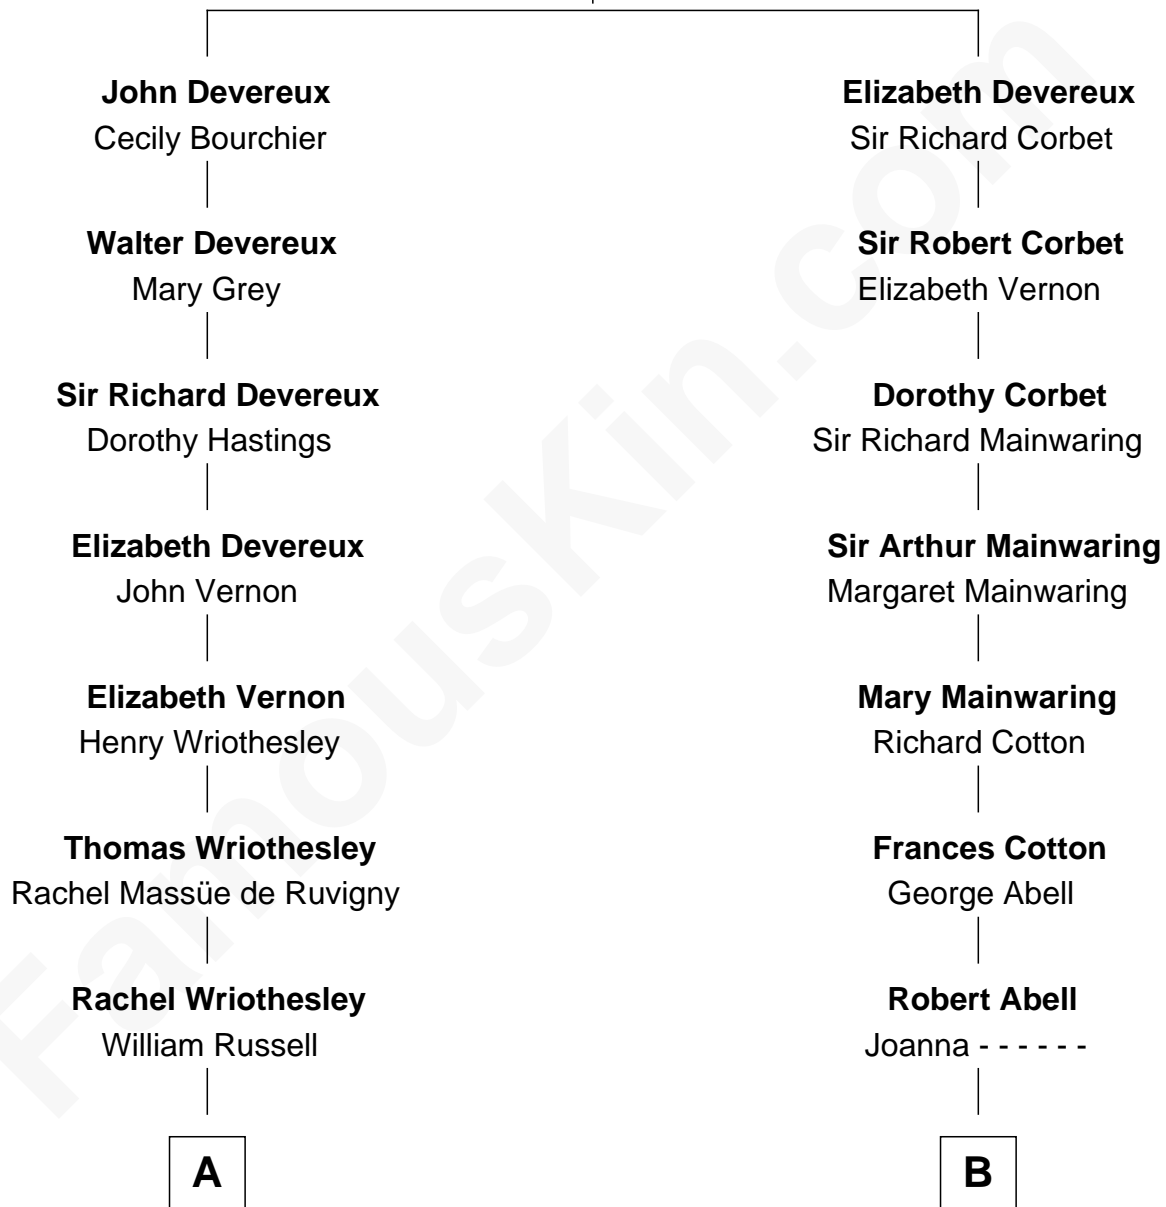

# FamousKin.com Relationship Chart of

**Queen Elizabeth II**

*Queen of the United Kingdom*

15th cousin 2 times removed of

**Amber Stevens West**

*TV and Movie Actress*

**Sir Walter Devereux**

Anne Ferrers

**A**

**Rachel Russell**  
Sir William Cavendish

**Sir William Cavendish**  
Catherine Hoskins

**Sir William Cavendish**  
Charlotte Elizabeth Boyle

**Dorothy Cavendish**  
William Henry Bentinck

**Charles Augustus Cavendish-Bentinck**  
Anne Wellesley