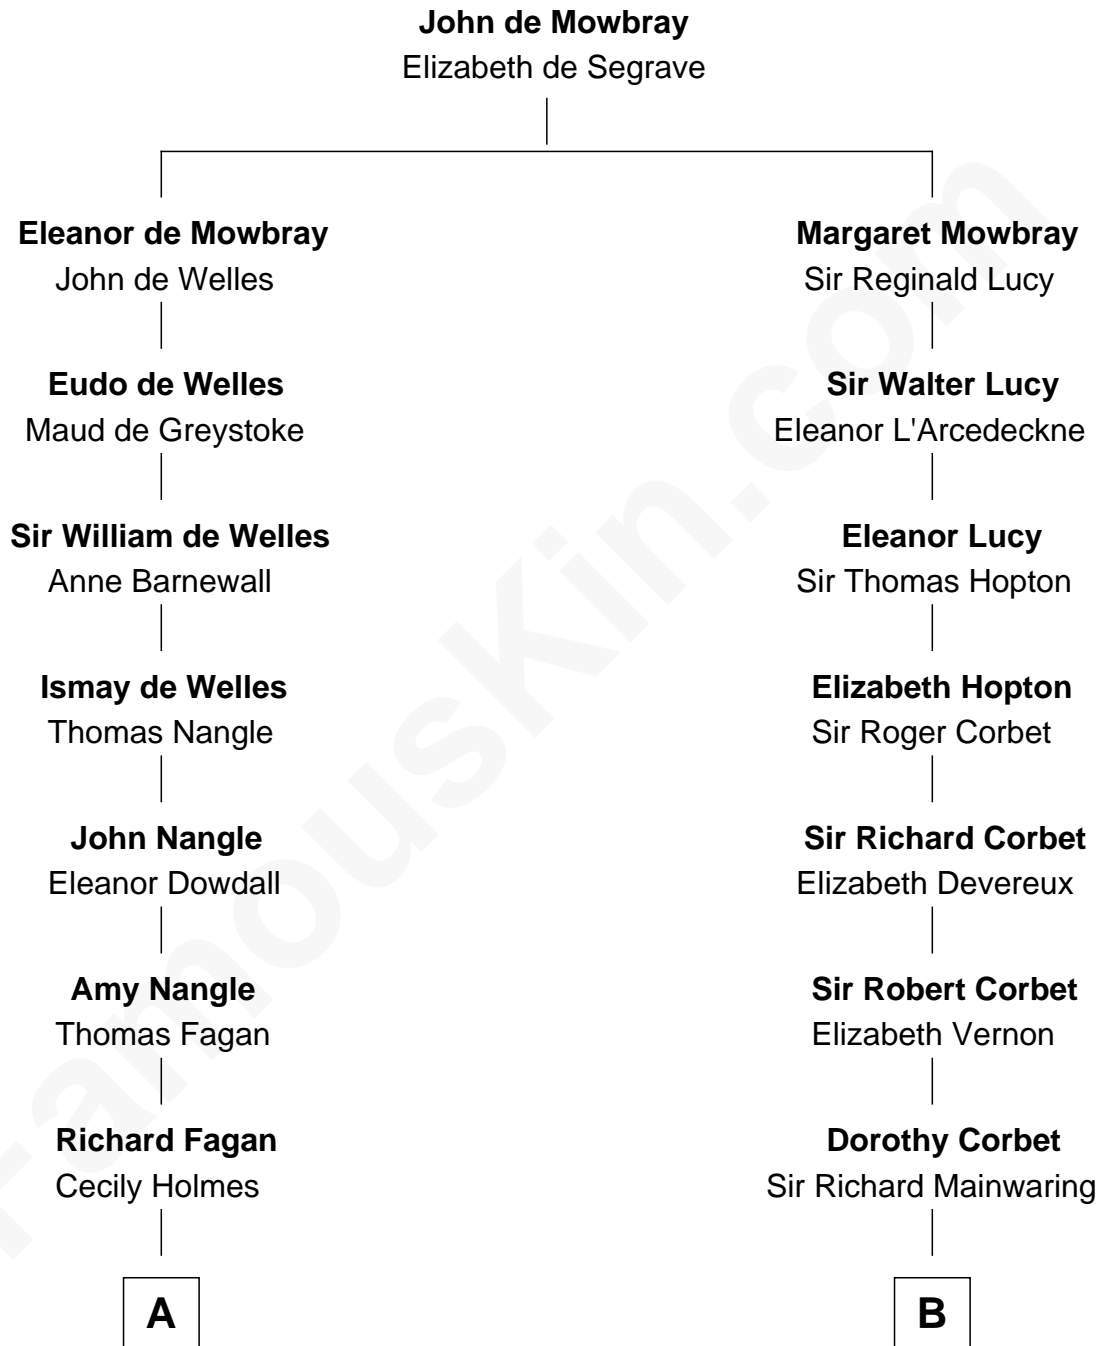

# FamousKin.com Relationship Chart of

**Queen Elizabeth II**

*Queen of the United Kingdom*

17th cousin 4 times removed of

**Amber Stevens West**

*TV and Movie Actress*

C

**Josey Chaffee Cook**  
Julianne Frances Taylor

**Frances Jemima Cook**  
Albert Baas

**LaVerne M. Baas**  
Keith Karl Ingstad

**Terry Keith Ingstad**  
Beverly Jean Cunningham

**Amber Stevens West**  
*TV and Movie Actress*