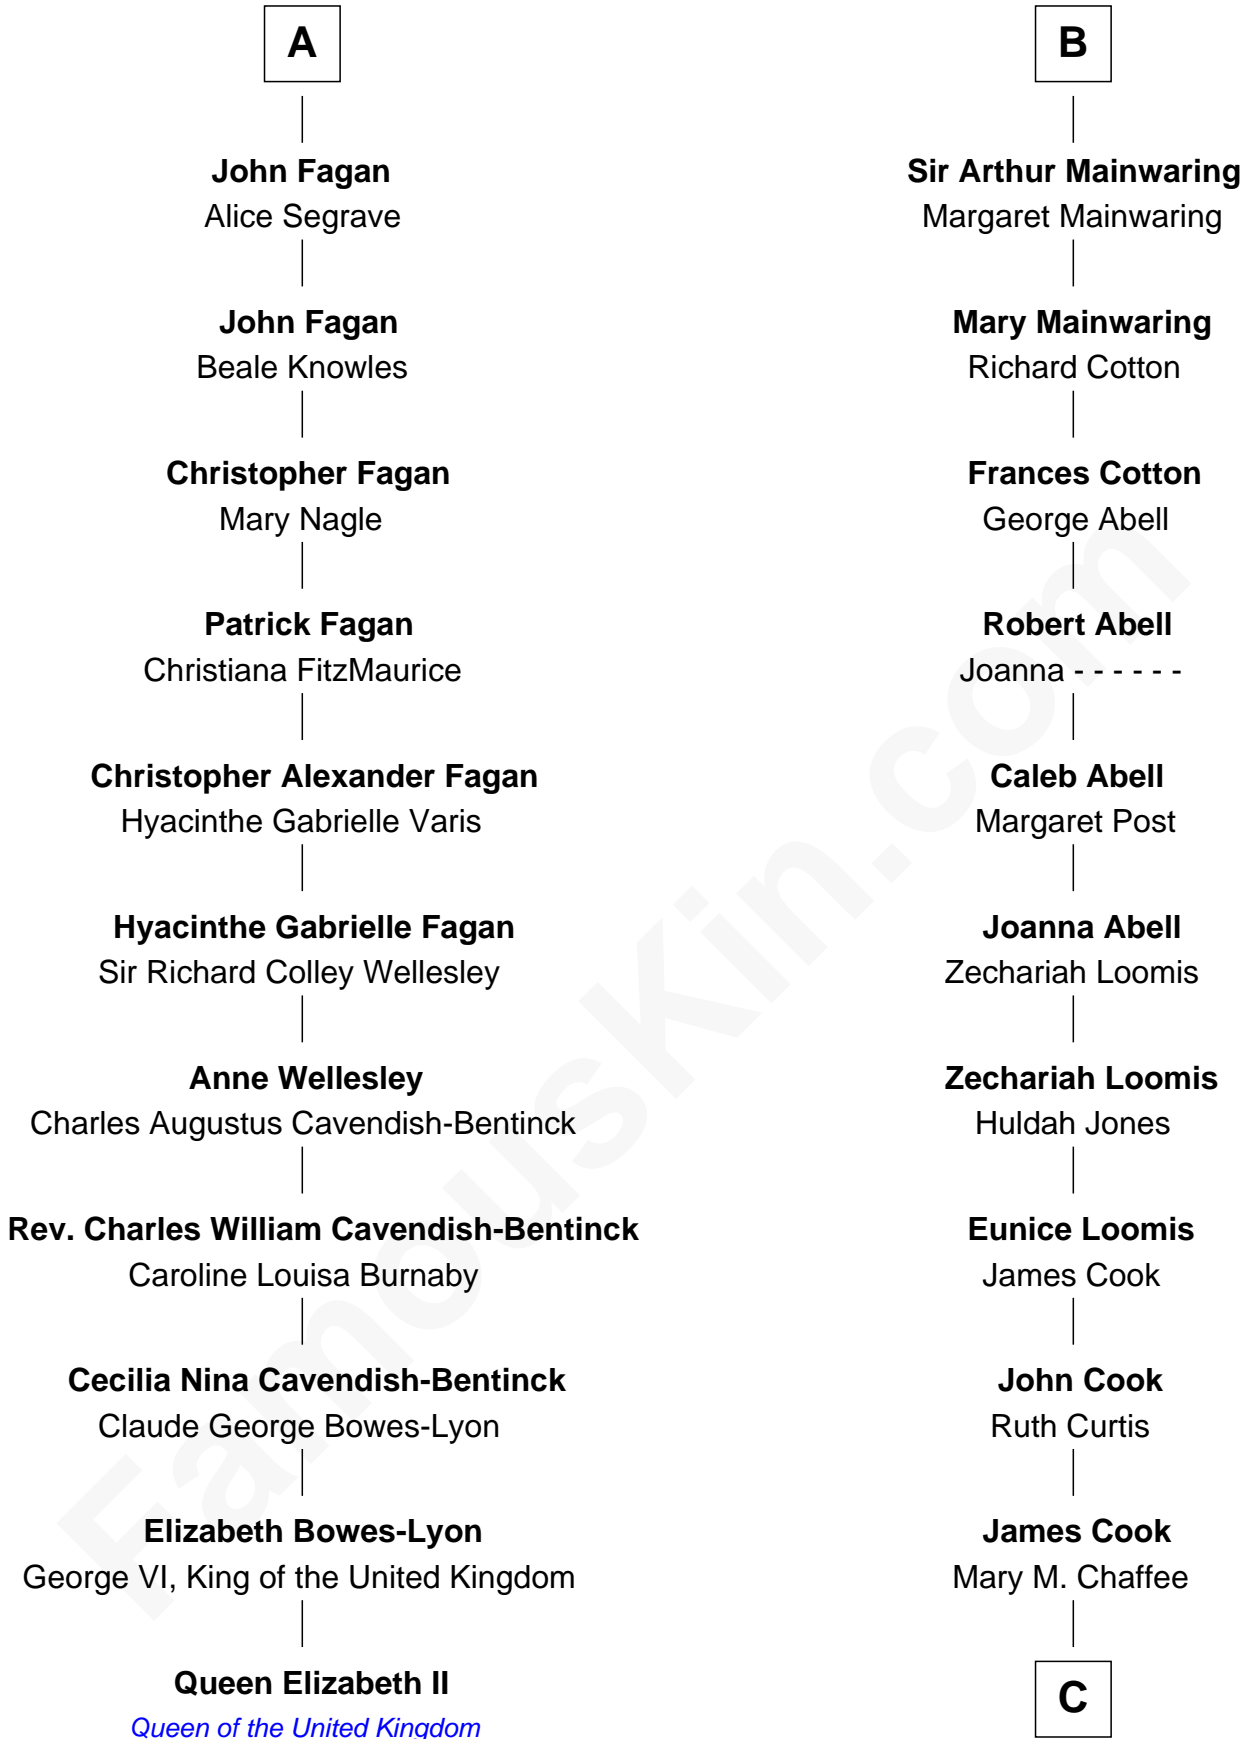

# FamousKin.com Relationship Chart of

**Queen Elizabeth II**

*Queen of the United Kingdom*

17th cousin 4 times removed of

**Amber Stevens West**

*TV and Movie Actress*

C

**Josey Chaffee Cook**  
Julianne Frances Taylor

**Frances Jemima Cook**  
Albert Baas

**LaVerne M. Baas**  
Keith Karl Ingstad

**Terry Keith Ingstad**  
Beverly Jean Cunningham

**Amber Stevens West**  
*TV and Movie Actress*