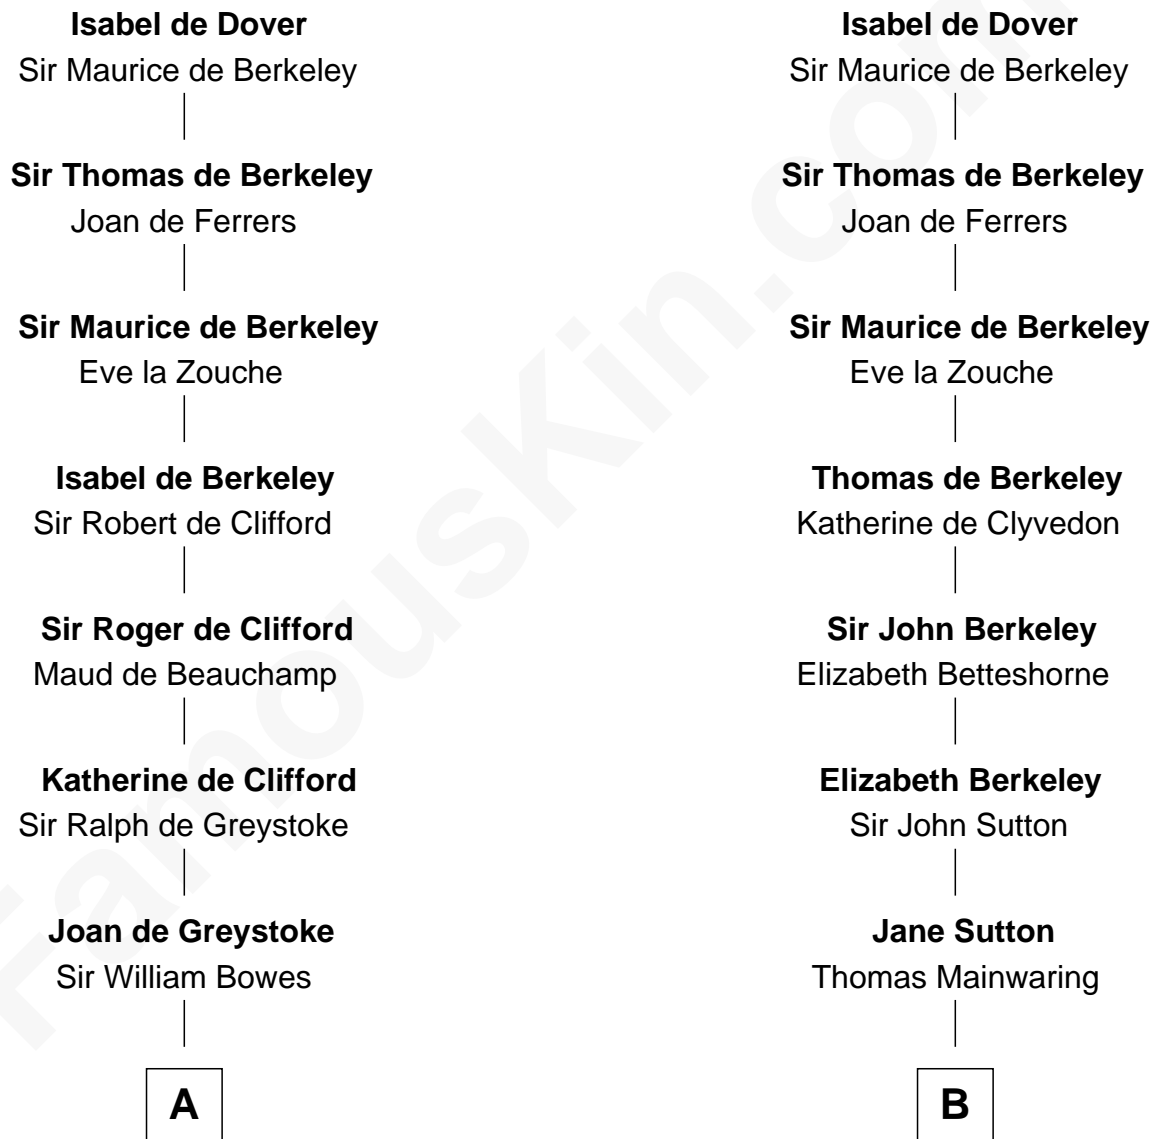

FamousKin.com Relationship Chart of

Queen Elizabeth II

Queen of the United Kingdom

21st cousin of

Shadoe Stevens

Radio Disc Jockey

Sir Richard FitzRoy

Rose de Dover

George VI, King of the United Kingdom

Queen Elizabeth II

Queen of the United Kingdom

D

James Cook

Mary M. Chaffee

Josey Chaffee Cook

Julianne Frances Taylor