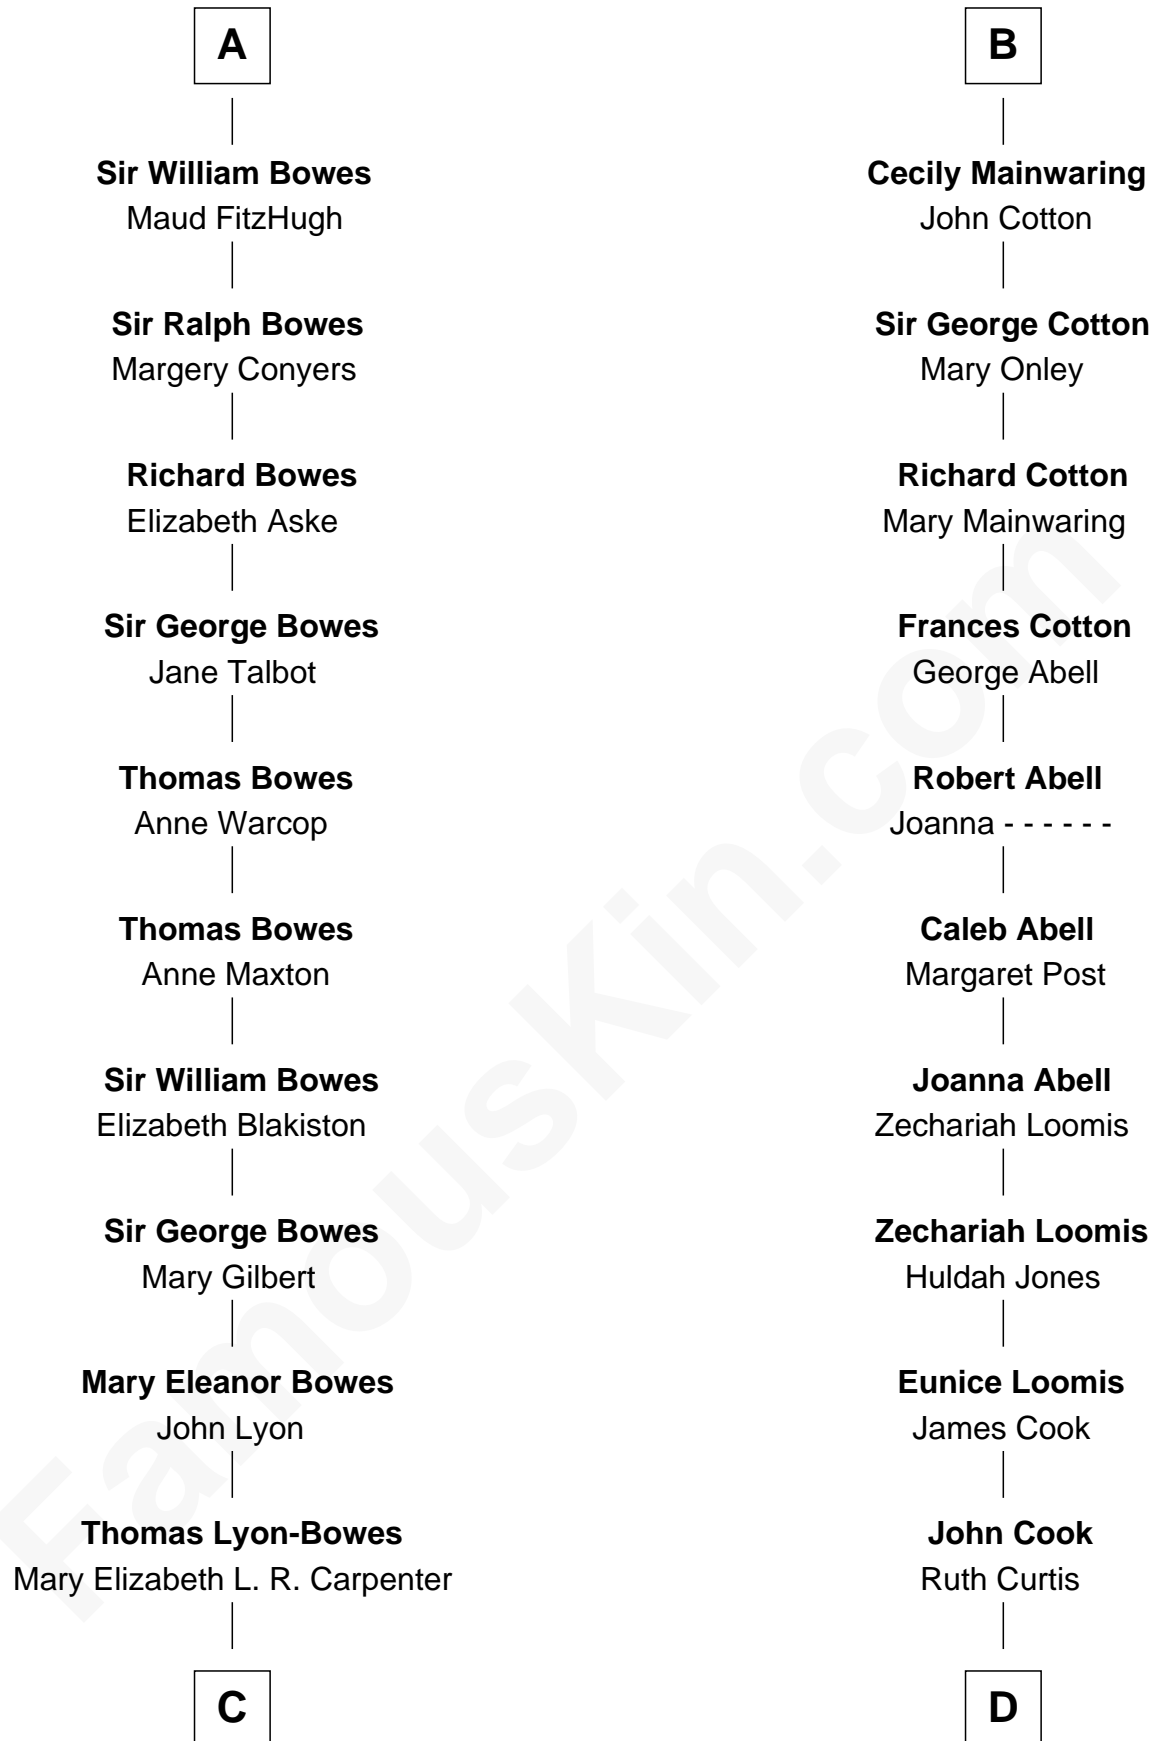

FamousKin.com Relationship Chart of

Queen Elizabeth II

Queen of the United Kingdom

21st cousin of

Shadoe Stevens

Radio Disc Jockey

Sir Richard FitzRoy

Rose de Dover