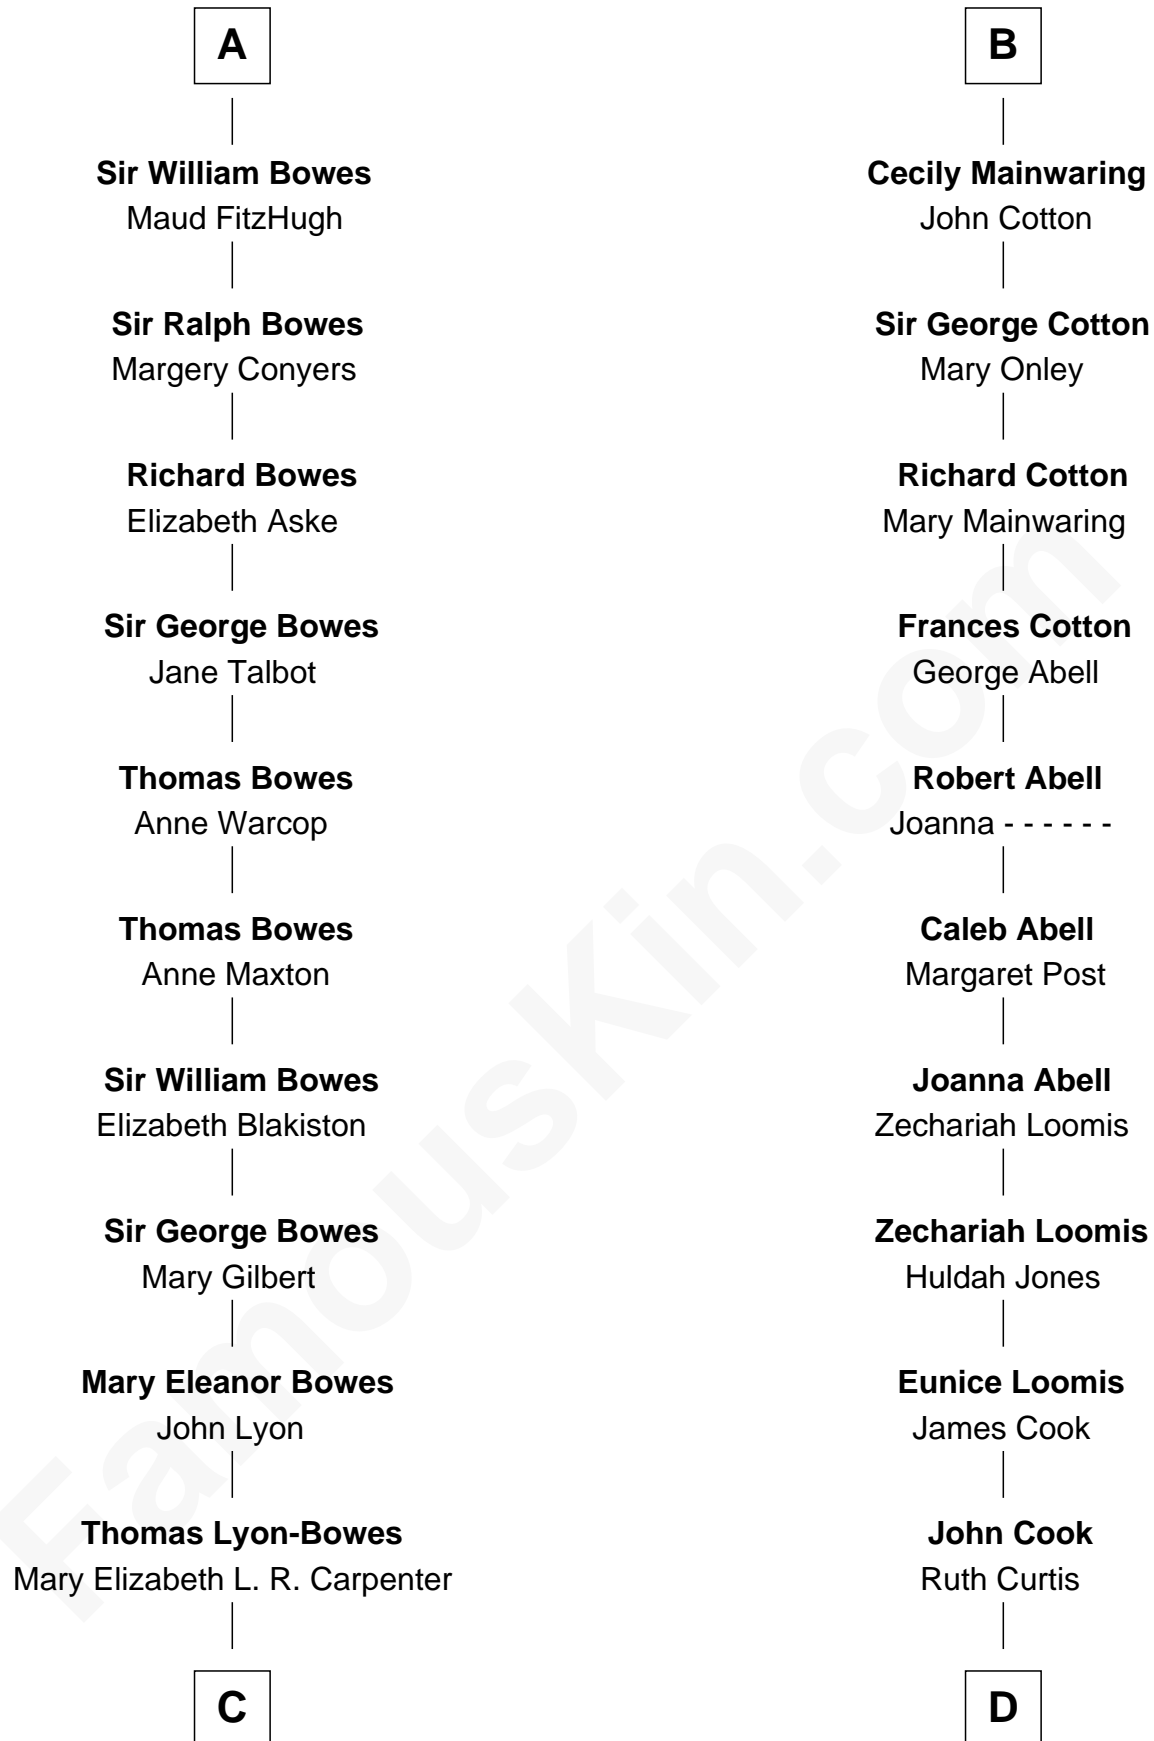

FamousKin.com Relationship Chart of

Queen Elizabeth II

Queen of the United Kingdom

21st cousin of

Shadoe Stevens

Radio Disc Jockey

William de Cantilupe

C

Thomas George Lyon-Bowes

Charlotte Grimstead

Claude Bowes-Lyon

Frances Dora Smith

Claude George Bowes-Lyon

Cecilia Nina Cavendish-Bentinck

Elizabeth Bowes-Lyon

George VI, King of the United Kingdom