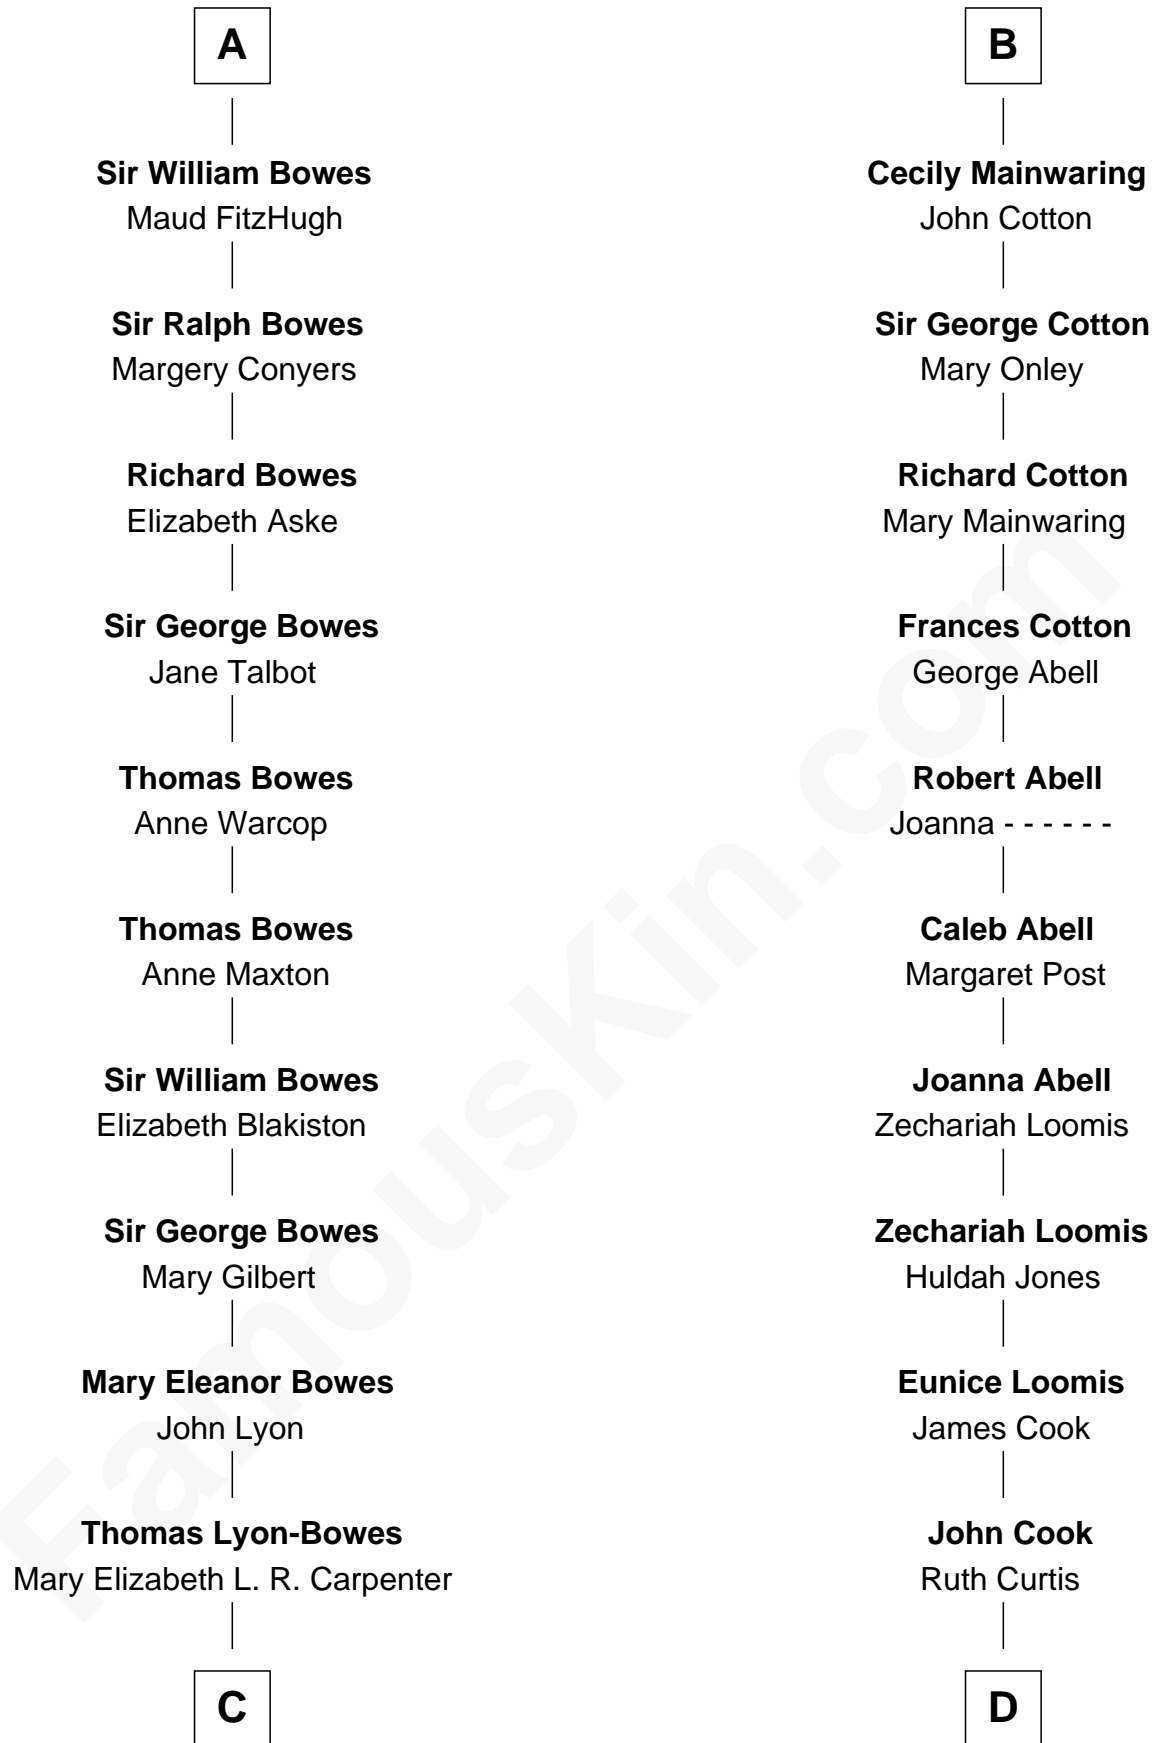

FamousKin.com Relationship Chart of

Queen Elizabeth II

Queen of the United Kingdom

21st cousin of

Shadoe Stevens

Radio Disc Jockey

Sir William de Ferrers

Agnes of Chester

George VI, King of the United Kingdom

Queen Elizabeth II

Queen of the United Kingdom

D

James Cook

Mary M. Chaffee

Josey Chaffee Cook

Julianne Frances Taylor