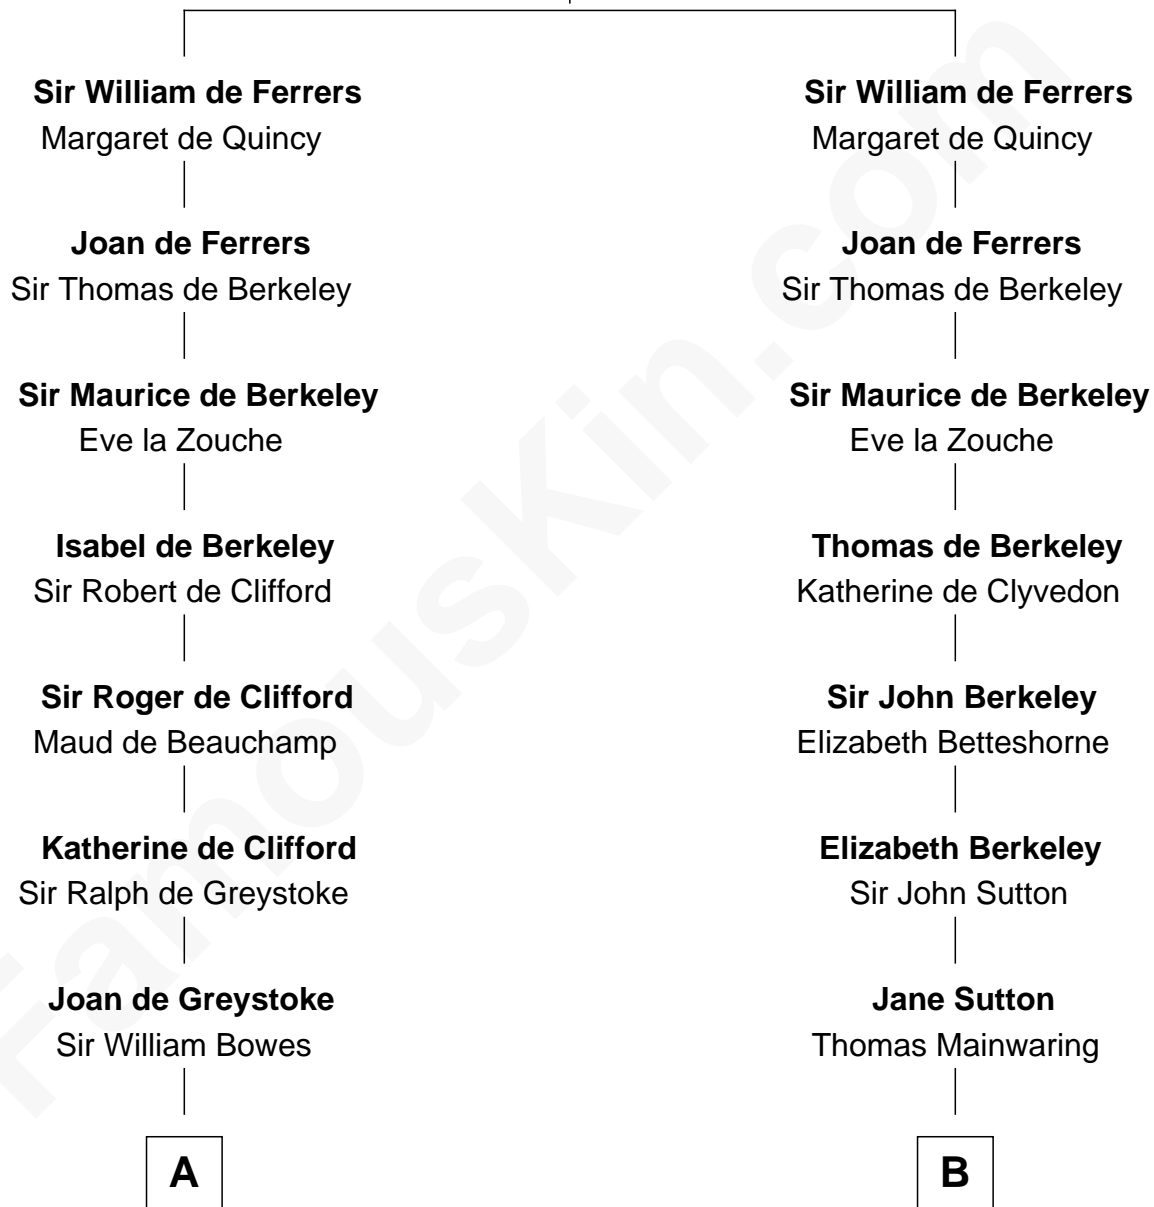

FamousKin.com Relationship Chart of

Queen Elizabeth II

Queen of the United Kingdom

21st cousin of

Shadoe Stevens

Radio Disc Jockey

Sir William de Ferrers

Agnes of Chester

C

Thomas George Lyon-Bowes

Charlotte Grimstead

Claude Bowes-Lyon

Frances Dora Smith

Claude George Bowes-Lyon

Cecilia Nina Cavendish-Bentinck

Elizabeth Bowes-Lyon

George VI, King of the United Kingdom

Queen Elizabeth II

Queen of the United Kingdom

D

James Cook

Mary M. Chaffee

Josey Chaffee Cook

Julianne Frances Taylor