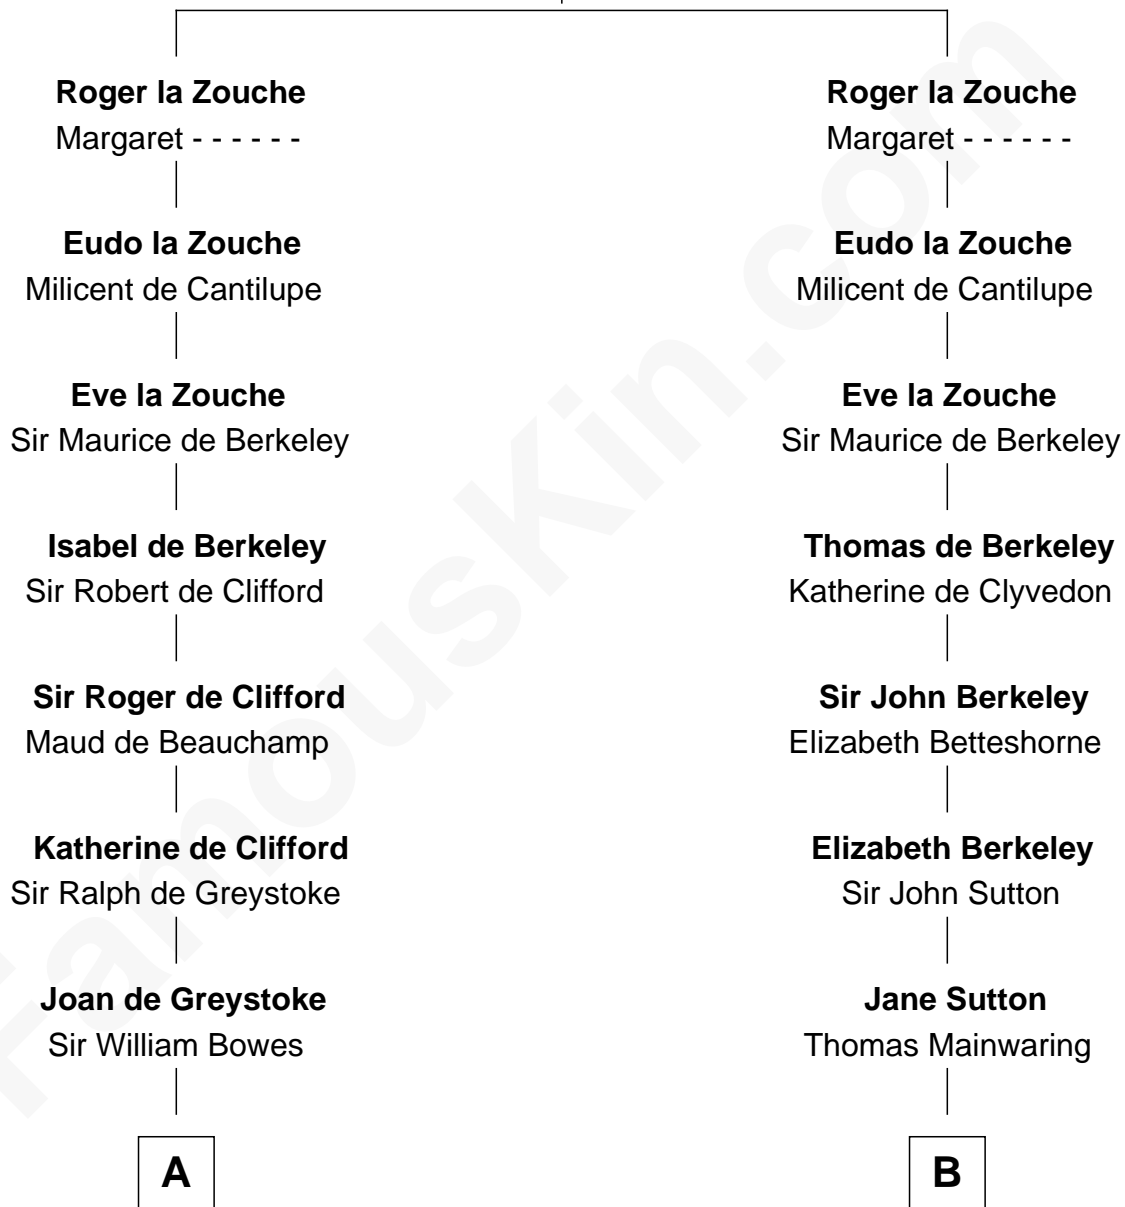

FamousKin.com Relationship Chart of

Queen Elizabeth II

Queen of the United Kingdom

21st cousin of

Shadoe Stevens

Radio Disc Jockey

Alan la Zouche

Alice de Belmeis

C

Thomas George Lyon-Bowes

Charlotte Grimstead

Claude Bowes-Lyon

Frances Dora Smith

Claude George Bowes-Lyon

Cecilia Nina Cavendish-Bentinck

Elizabeth Bowes-Lyon

George VI, King of the United Kingdom

Queen Elizabeth II

Queen of the United Kingdom

D

James Cook

Mary M. Chaffee

Josey Chaffee Cook

Julianne Frances Taylor