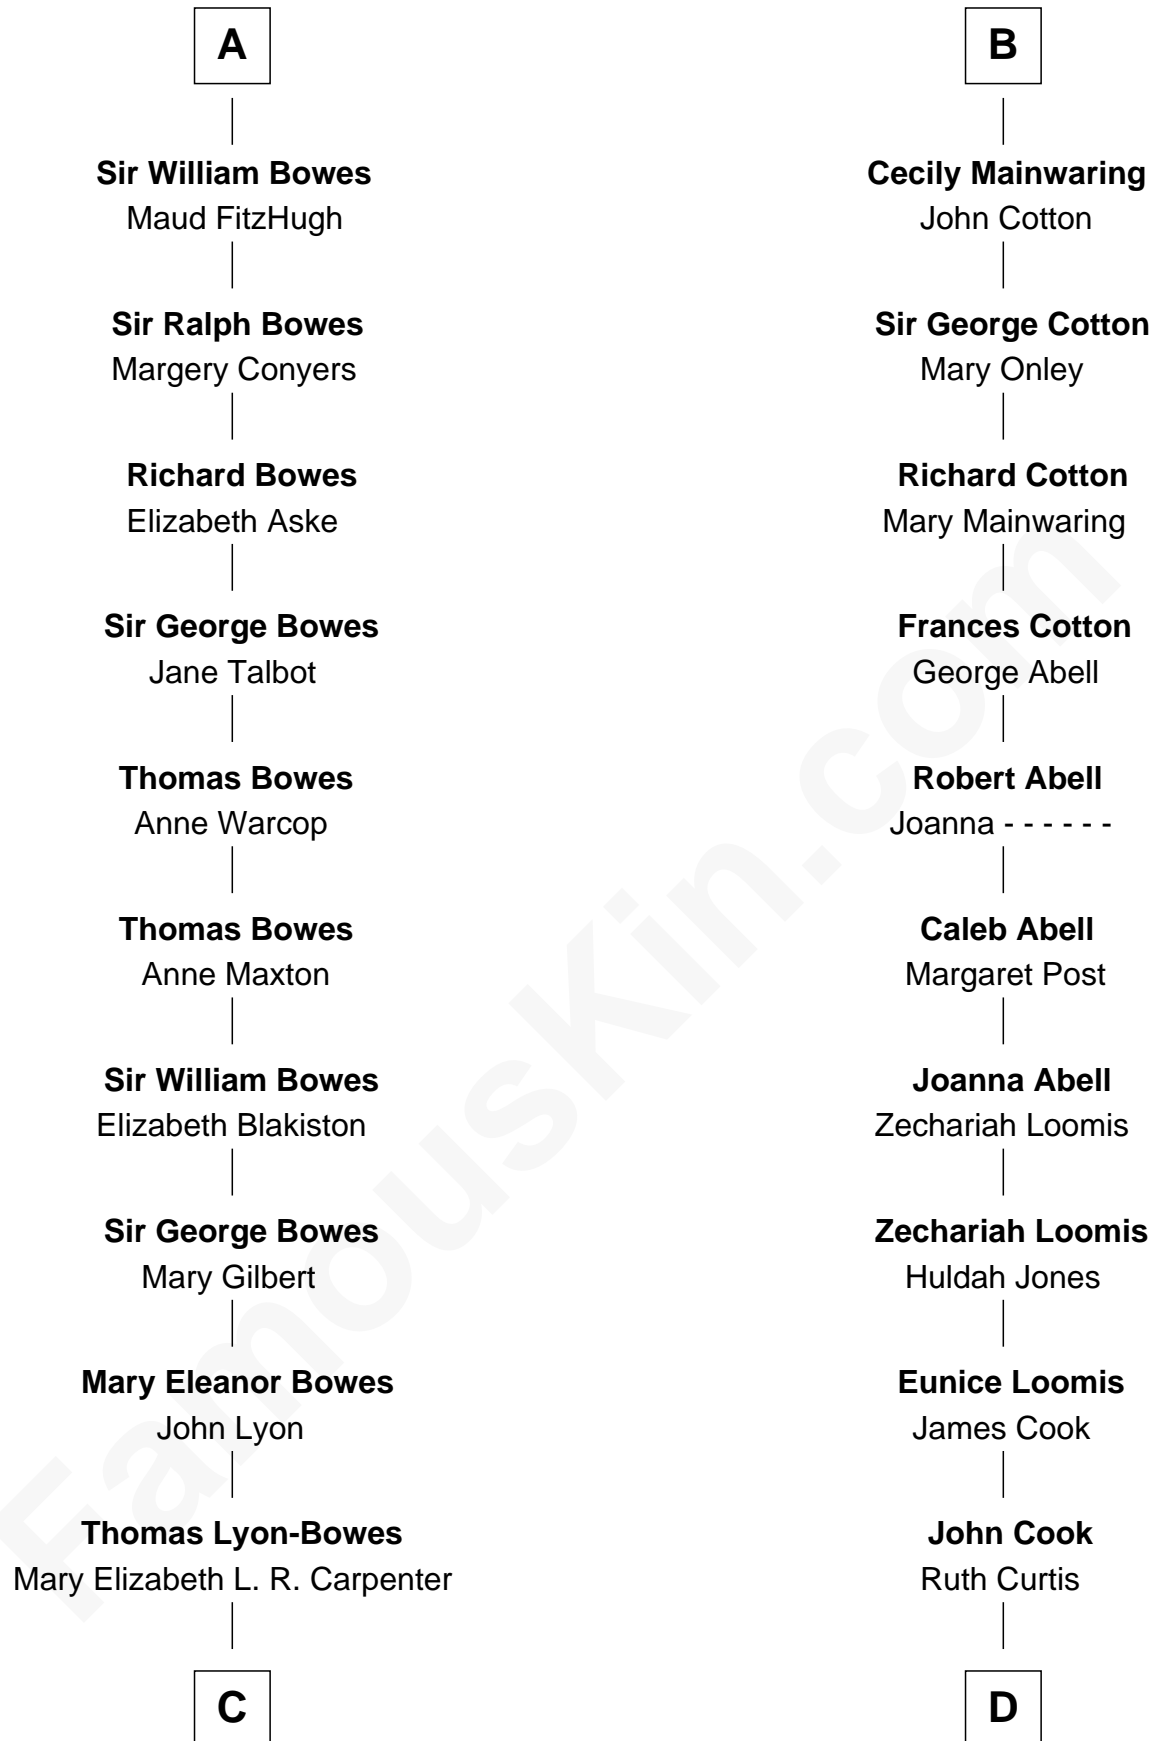

FamousKin.com Relationship Chart of

Queen Elizabeth II

Queen of the United Kingdom

21st cousin of

Shadoe Stevens

Radio Disc Jockey

Alan la Zouche

Alice de Belmeis