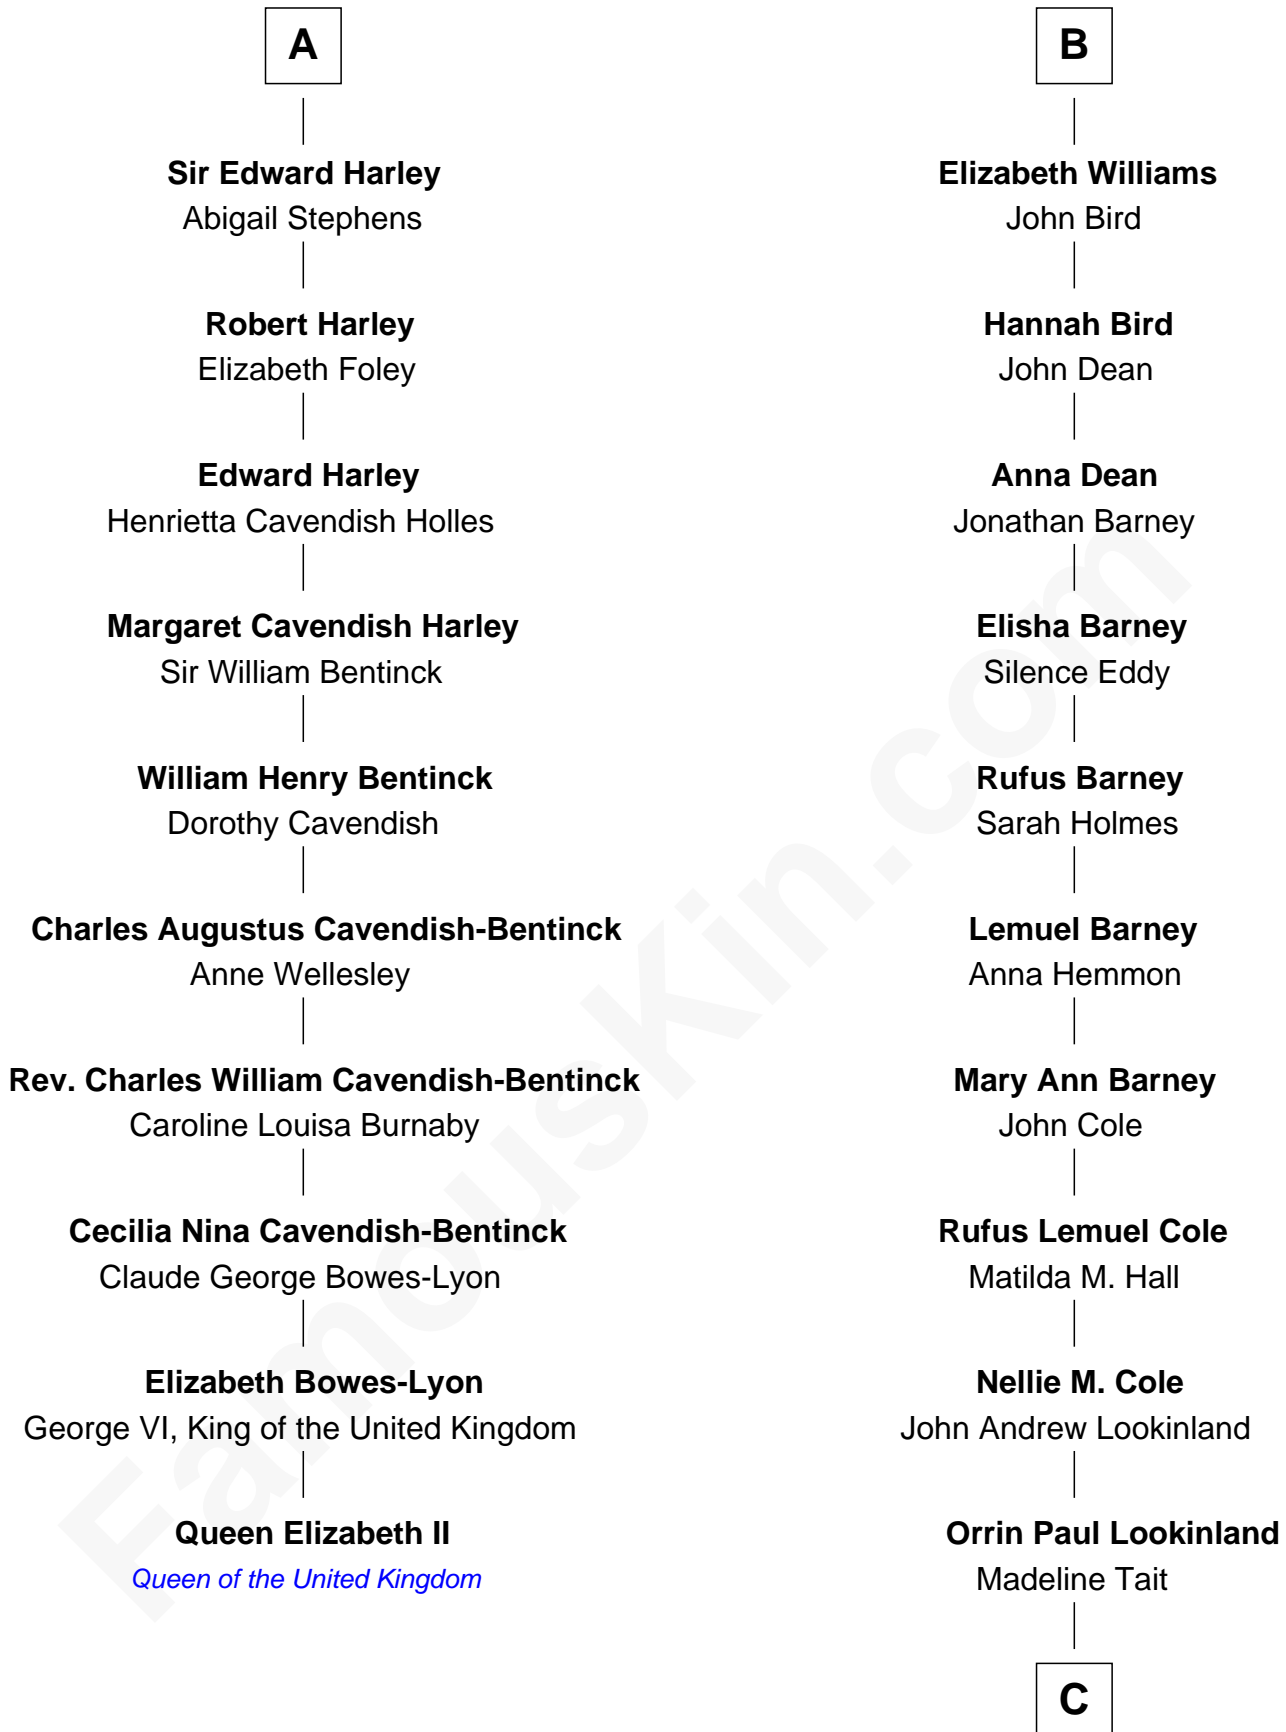

FamousKin.com Relationship Chart of

Queen Elizabeth II

Queen of the United Kingdom

16th cousin 2 times removed of

Michael Lookinland

TV Actor

Sir Humphrey Stafford

Eleanor Aylesbury

Edward Bassett

Jane Bassett

John Deighton

Frances Deighton

Richard Williams

B

C

Paul Russell Lookinland