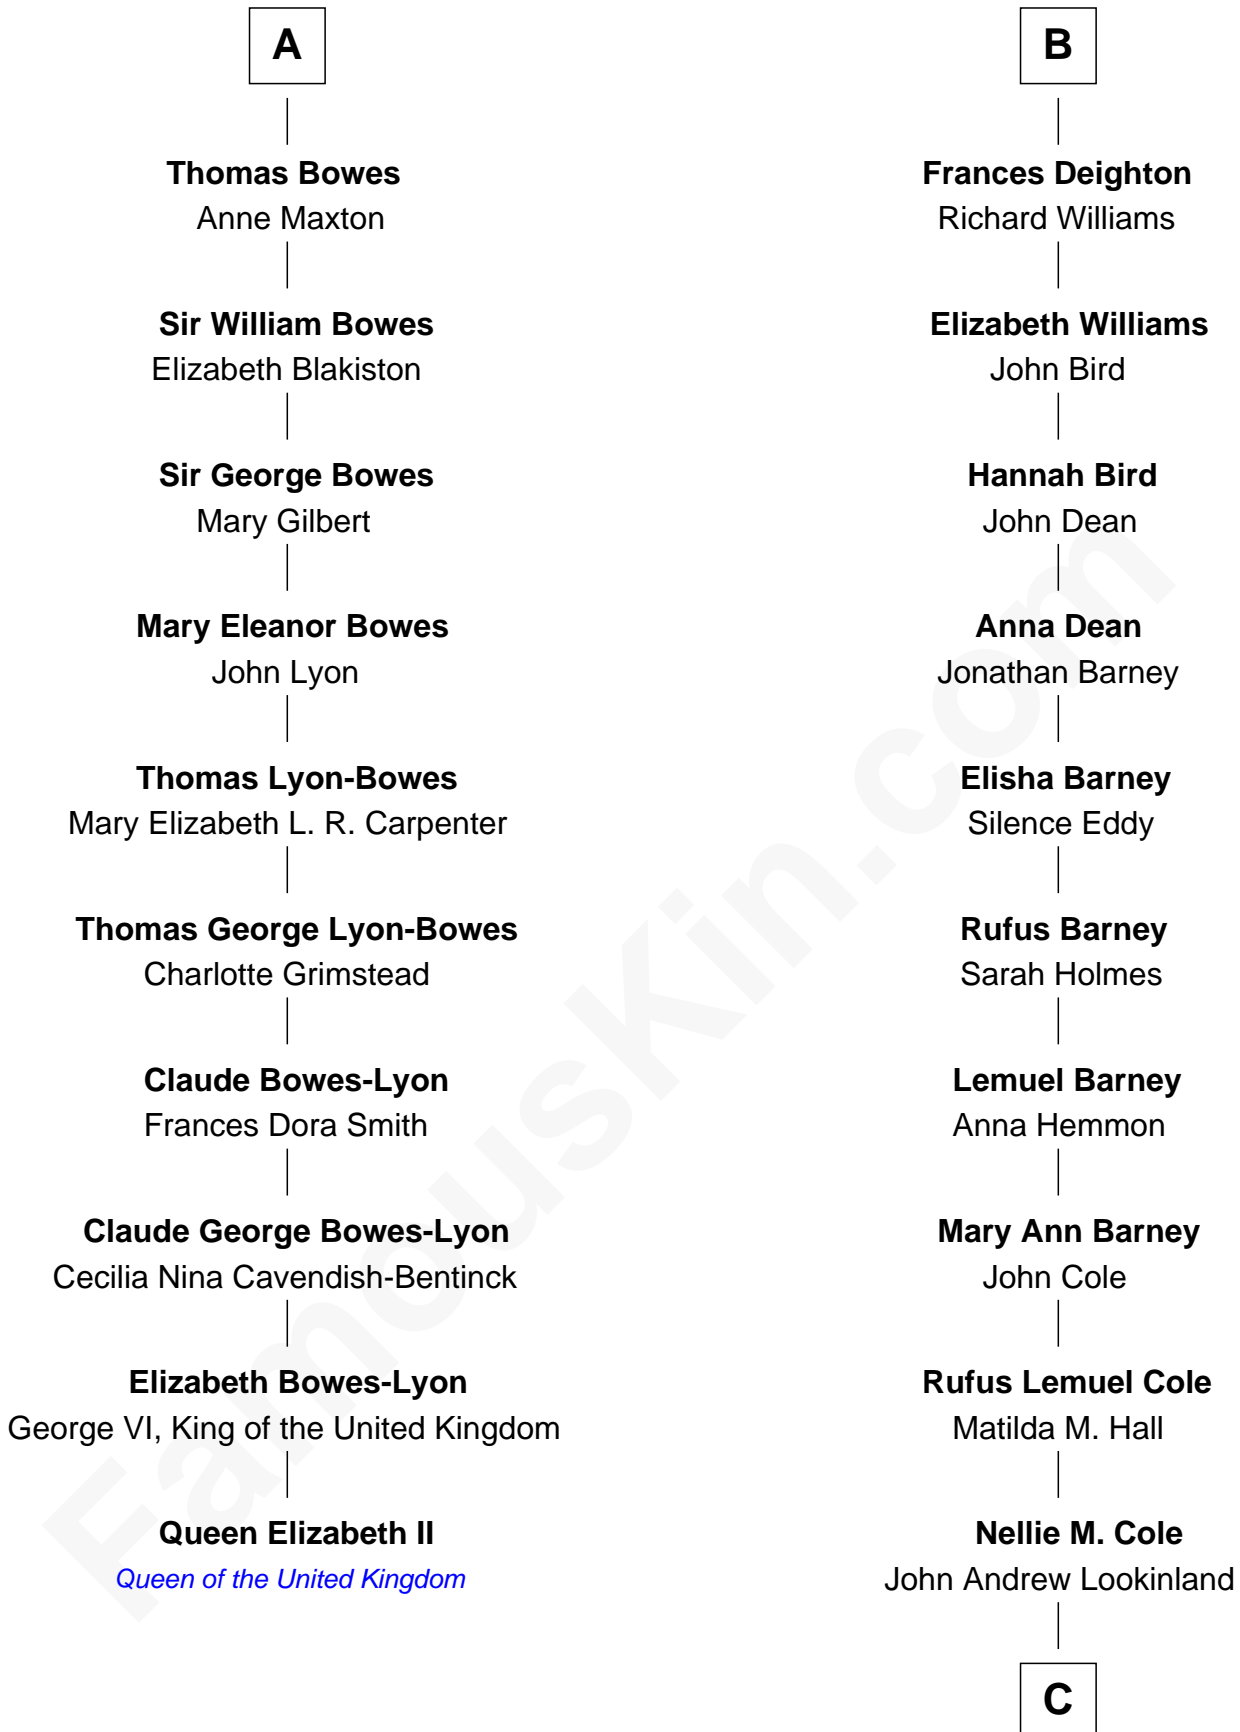

# FamousKin.com Relationship Chart of

**Queen Elizabeth II**

*Queen of the United Kingdom*

16th cousin 3 times removed of

**Michael Lookinland**

*TV Actor*

**C**

**Orrin Paul Lookinland**

Madeline Tait

**Paul Russell Lookinland**

Karen Ruth McKinney

**Michael Lookinland**

*TV Actor*

FamousKin.com