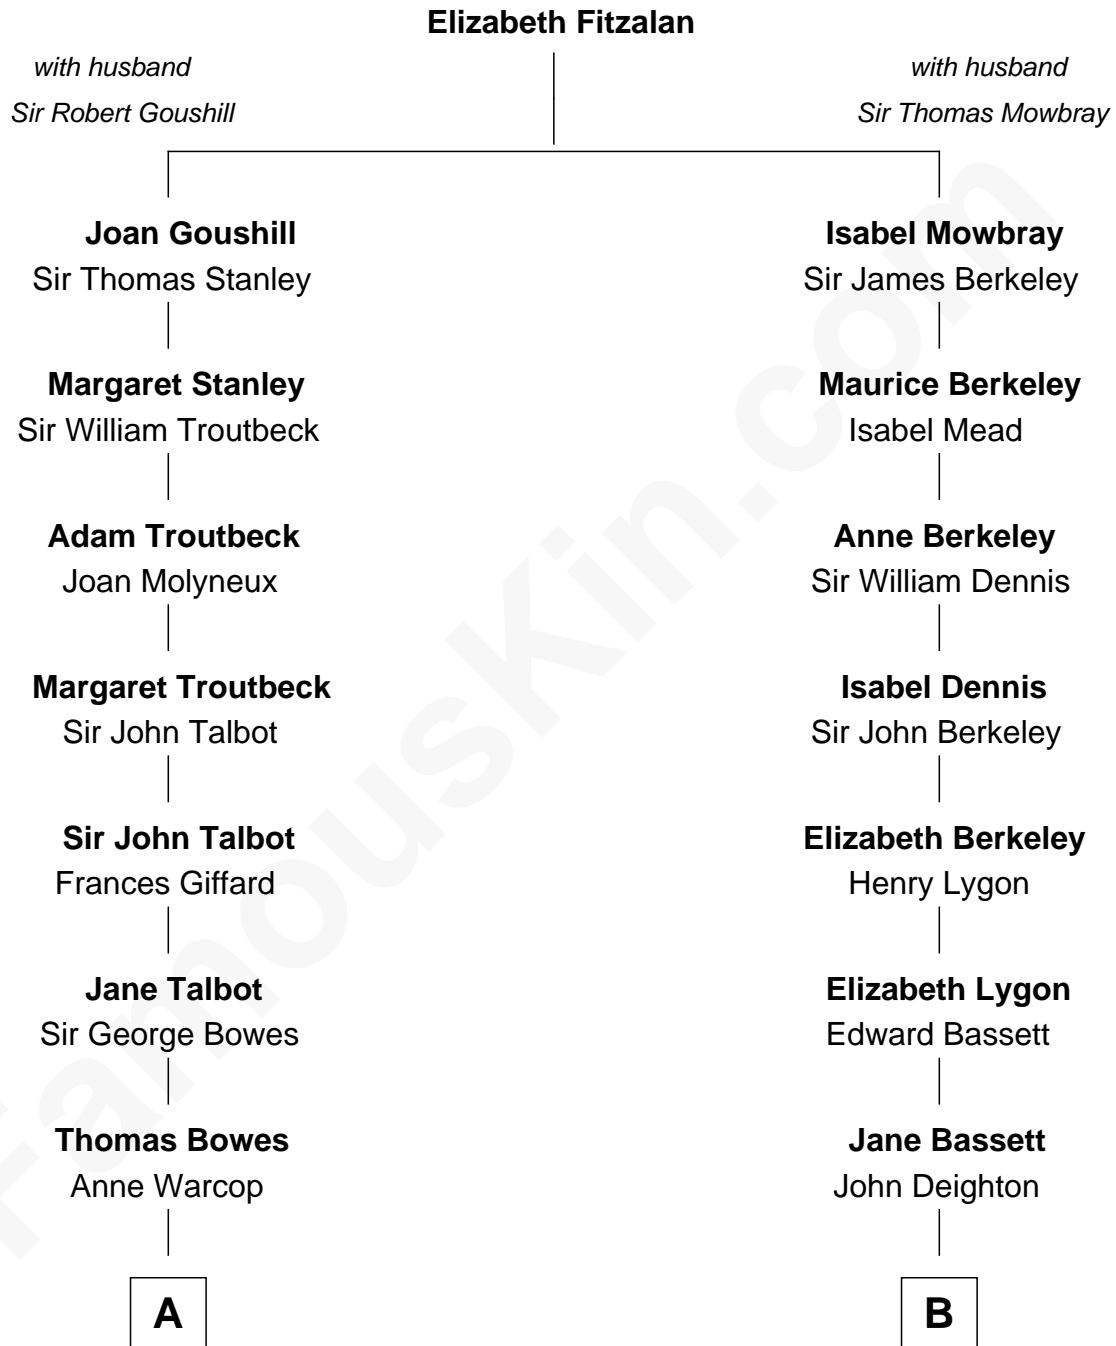

# FamousKin.com Relationship Chart of

**Queen Elizabeth II**

*Queen of the United Kingdom*

16th cousin 3 times removed of

**Michael Lookinland**

*TV Actor*

**C**

**Orrin Paul Lookinland**

Madeline Tait

**Paul Russell Lookinland**

Karen Ruth McKinney

**Michael Lookinland**

*TV Actor*

FamousKin.com