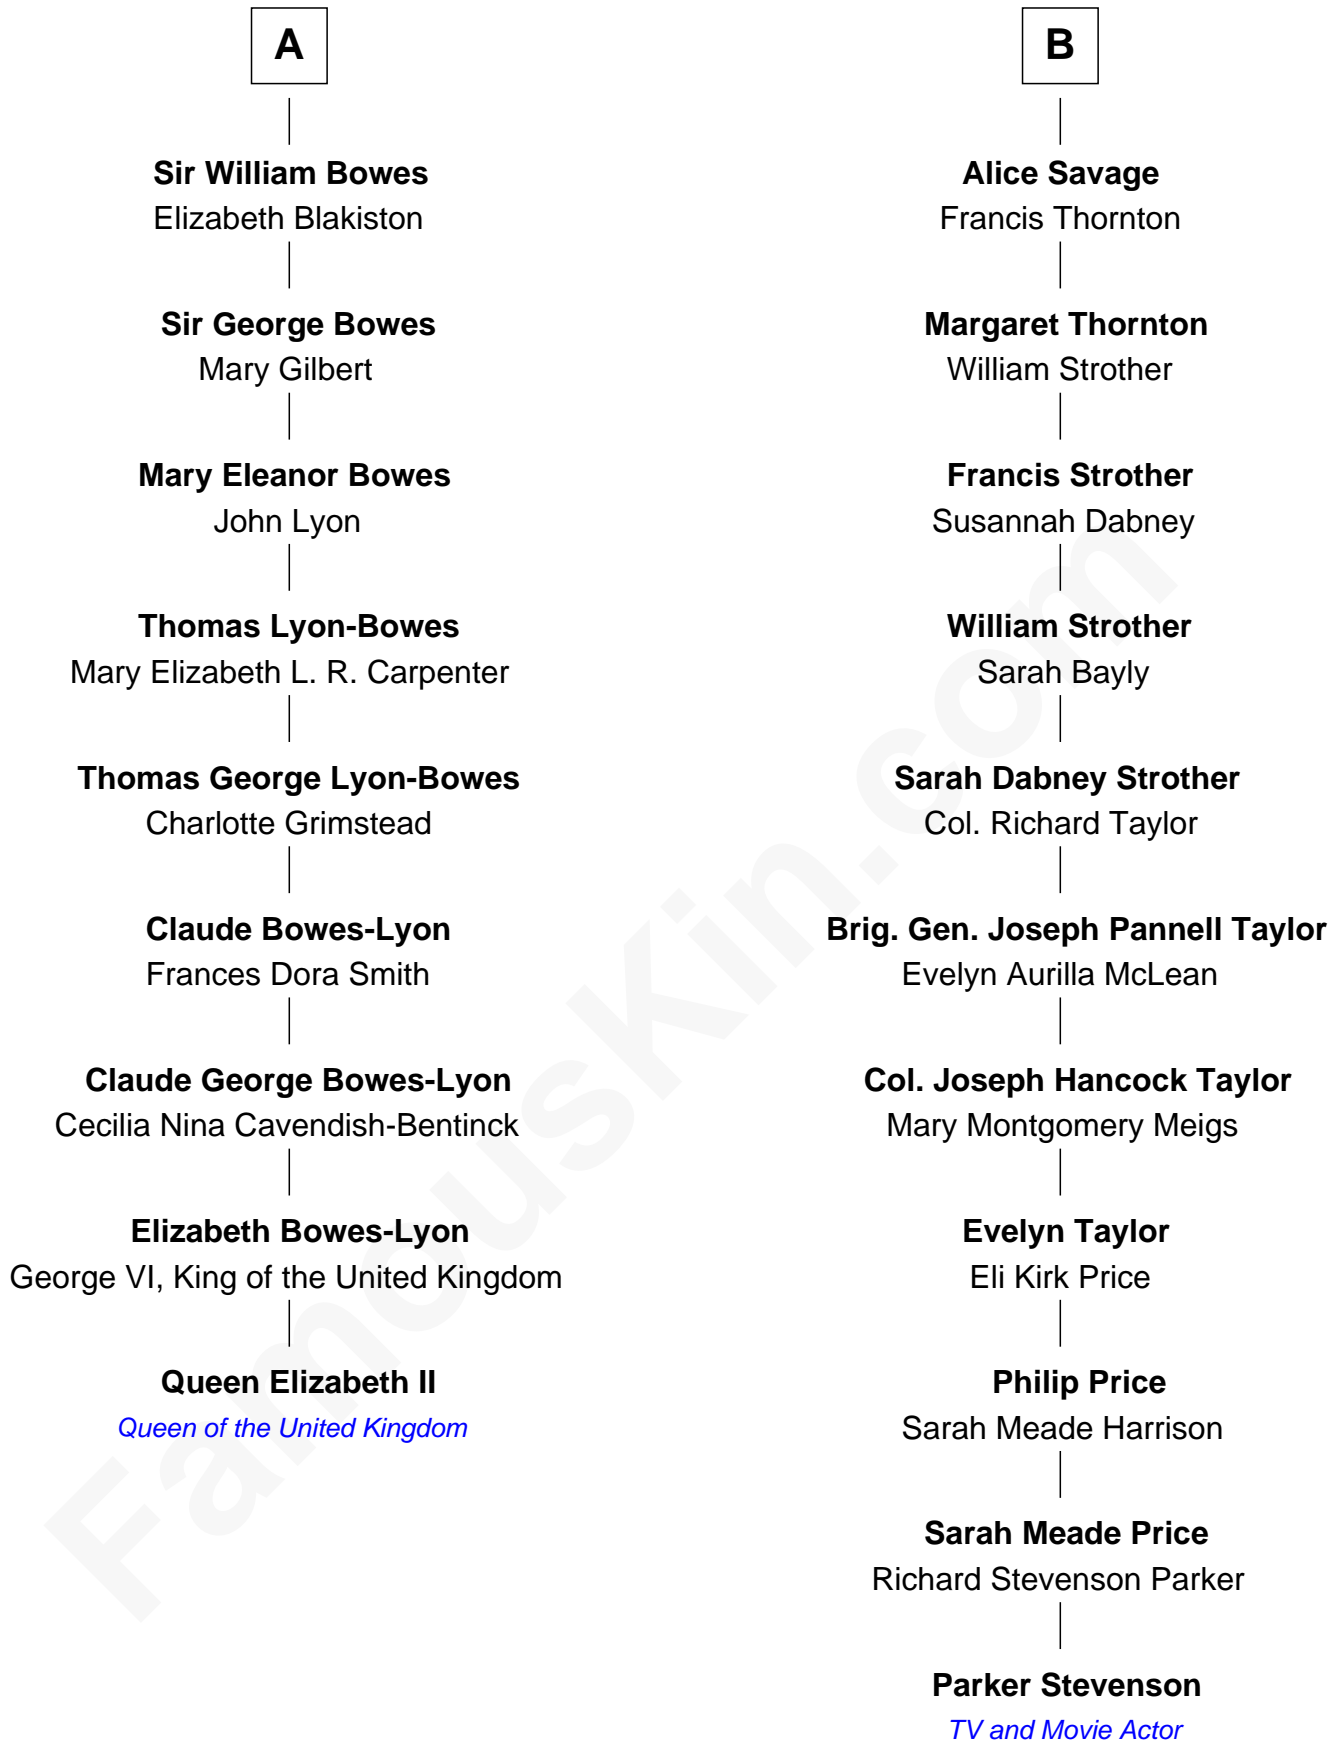

FamousKin.com Relationship Chart of

Queen Elizabeth II

Queen of the United Kingdom

15th cousin 2 times removed of

Parker Stevenson

TV and Movie Actor

Sir Thomas Stanley

Joan Goushill

Margaret Stanley
Sir William Troutbeck

Adam Troutbeck
Joan Molyneux

Margaret Troutbeck
Sir John Talbot

Sir John Talbot
Frances Giffard

Jane Talbot
Sir George Bowes

Thomas Bowes
Anne Warcop

Thomas Bowes
Anne Maxton

A

Katherine Stanley
Sir John Savage

Sir Christopher Savage
Anne Stanley

Sir Christopher Savage
Anne Lygon

Francis Savage
Anne Sheldon

Walter Savage
Elizabeth Hall

Ralph Savage

Anthony Savage
Sarah Constable

B

Elizabeth II photo by [Eric Draper](#)