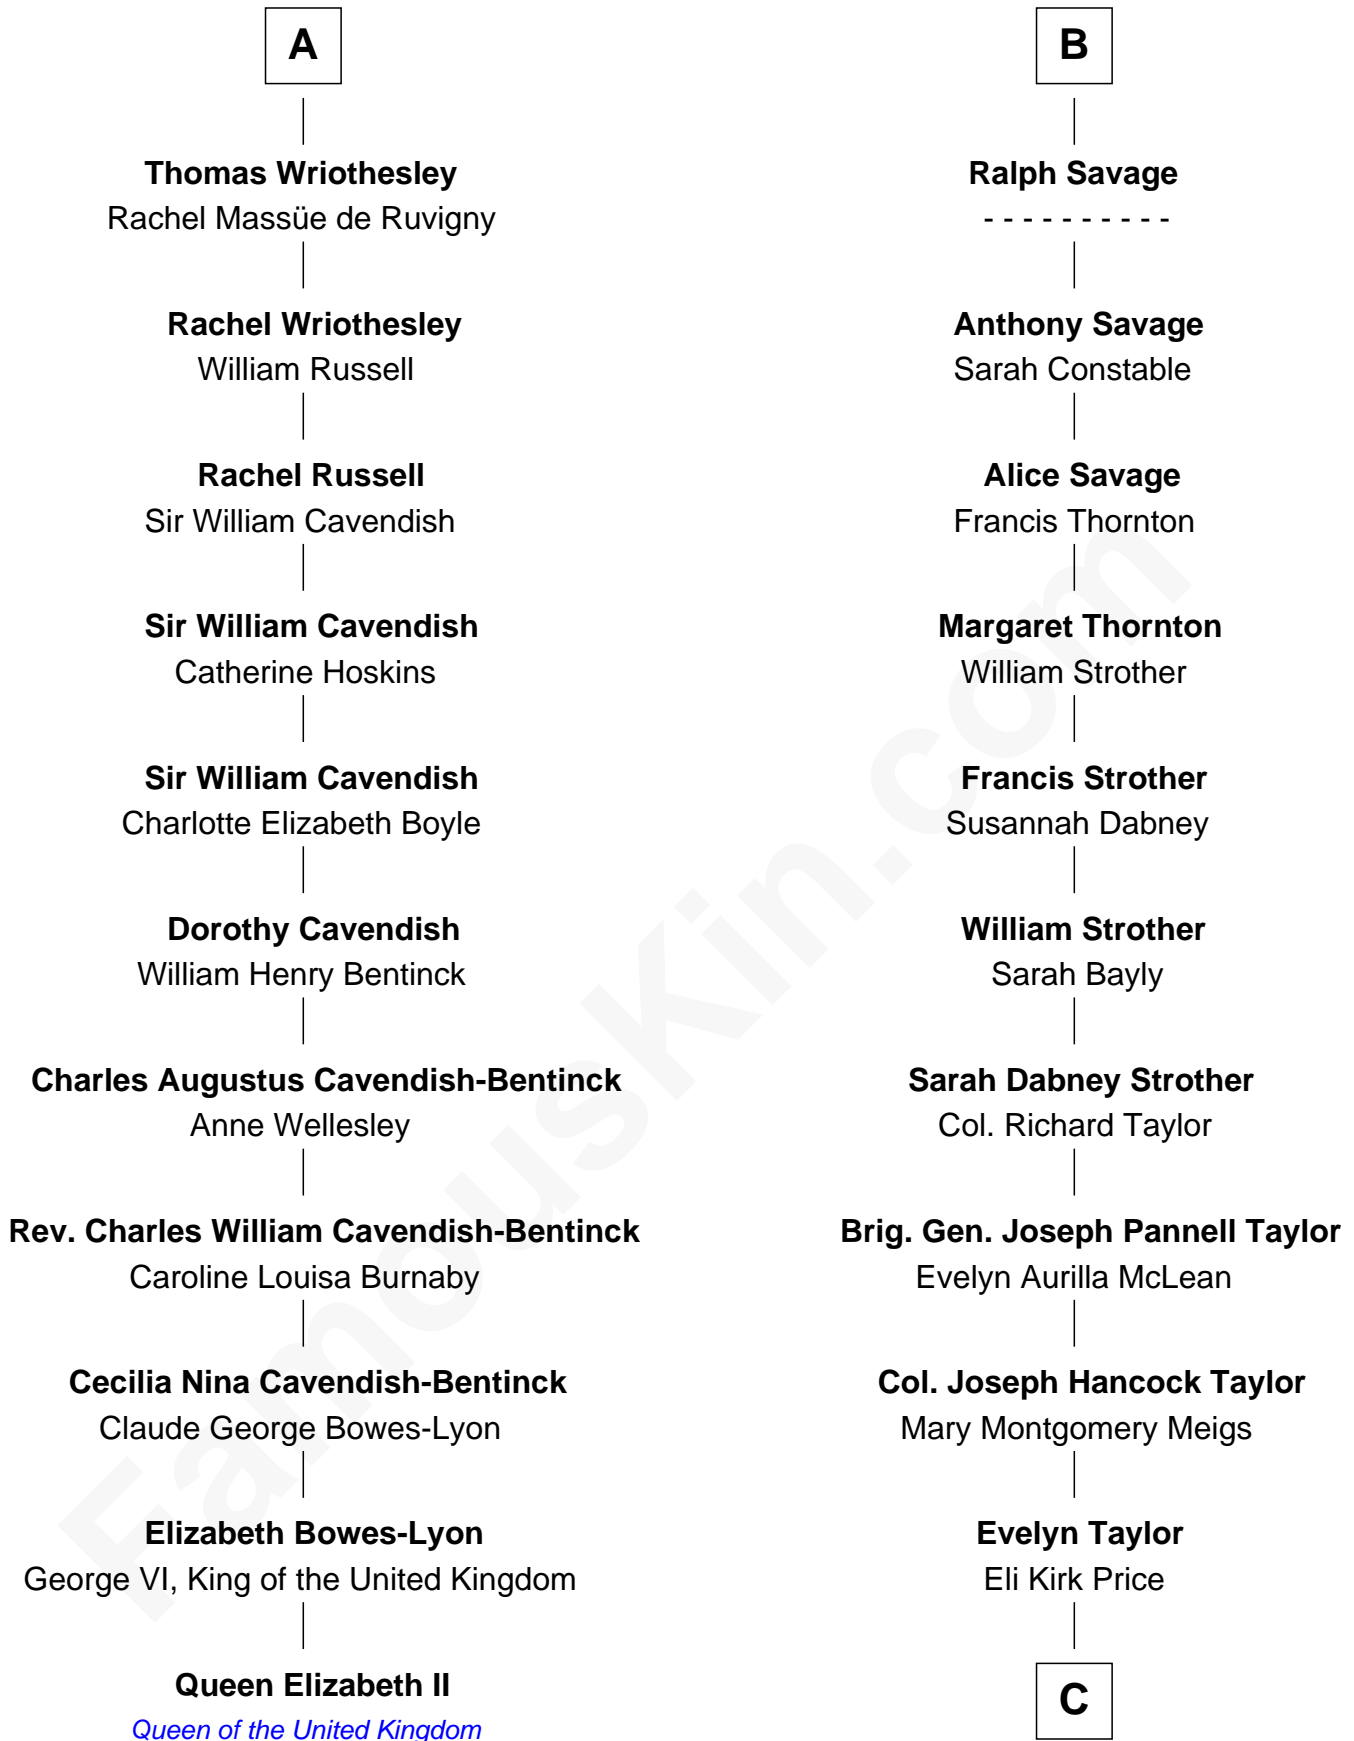

## Relationship Chart of

### Queen Elizabeth II

*Queen of the United Kingdom*

17th cousin 2 times removed of

**Parker Stevenson**

*TV and Movie Actor*

**Sir Edmund Ferrers**

Ellen Roche

**C**