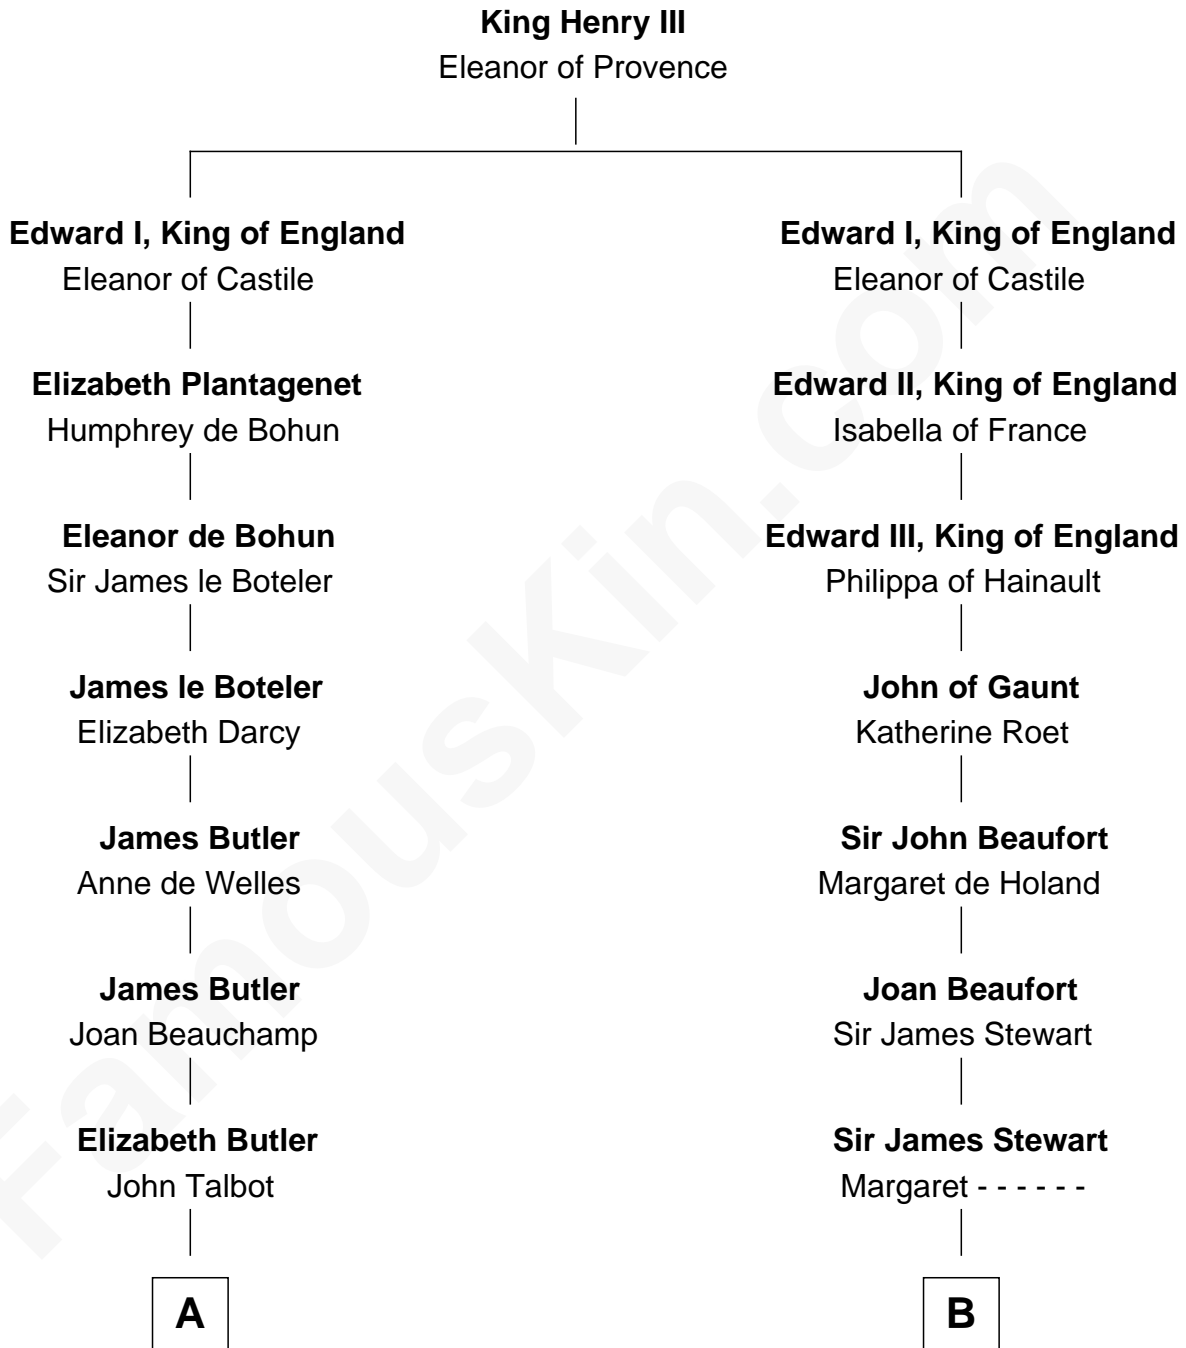

FamousKin.com

Relationship Chart of

Queen Elizabeth II

Queen of the United Kingdom

20th cousin 1 time removed of

Johnny Mercer

Songwriter and Co-Founder of Capitol Records

C

Thomas George Lyon-Bowes

Charlotte Grimstead

Claude Bowes-Lyon

Frances Dora Smith

Claude George Bowes-Lyon

Cecilia Nina Cavendish-Bentinck

Elizabeth Bowes-Lyon

George VI, King of the United Kingdom

Queen Elizabeth II

Queen of the United Kingdom

D

Gen. Hugh Weedon Mercer

Mary Stiles Anderson

George Anderson Mercer

Nanny Maury Herndon

George Anderson Mercer