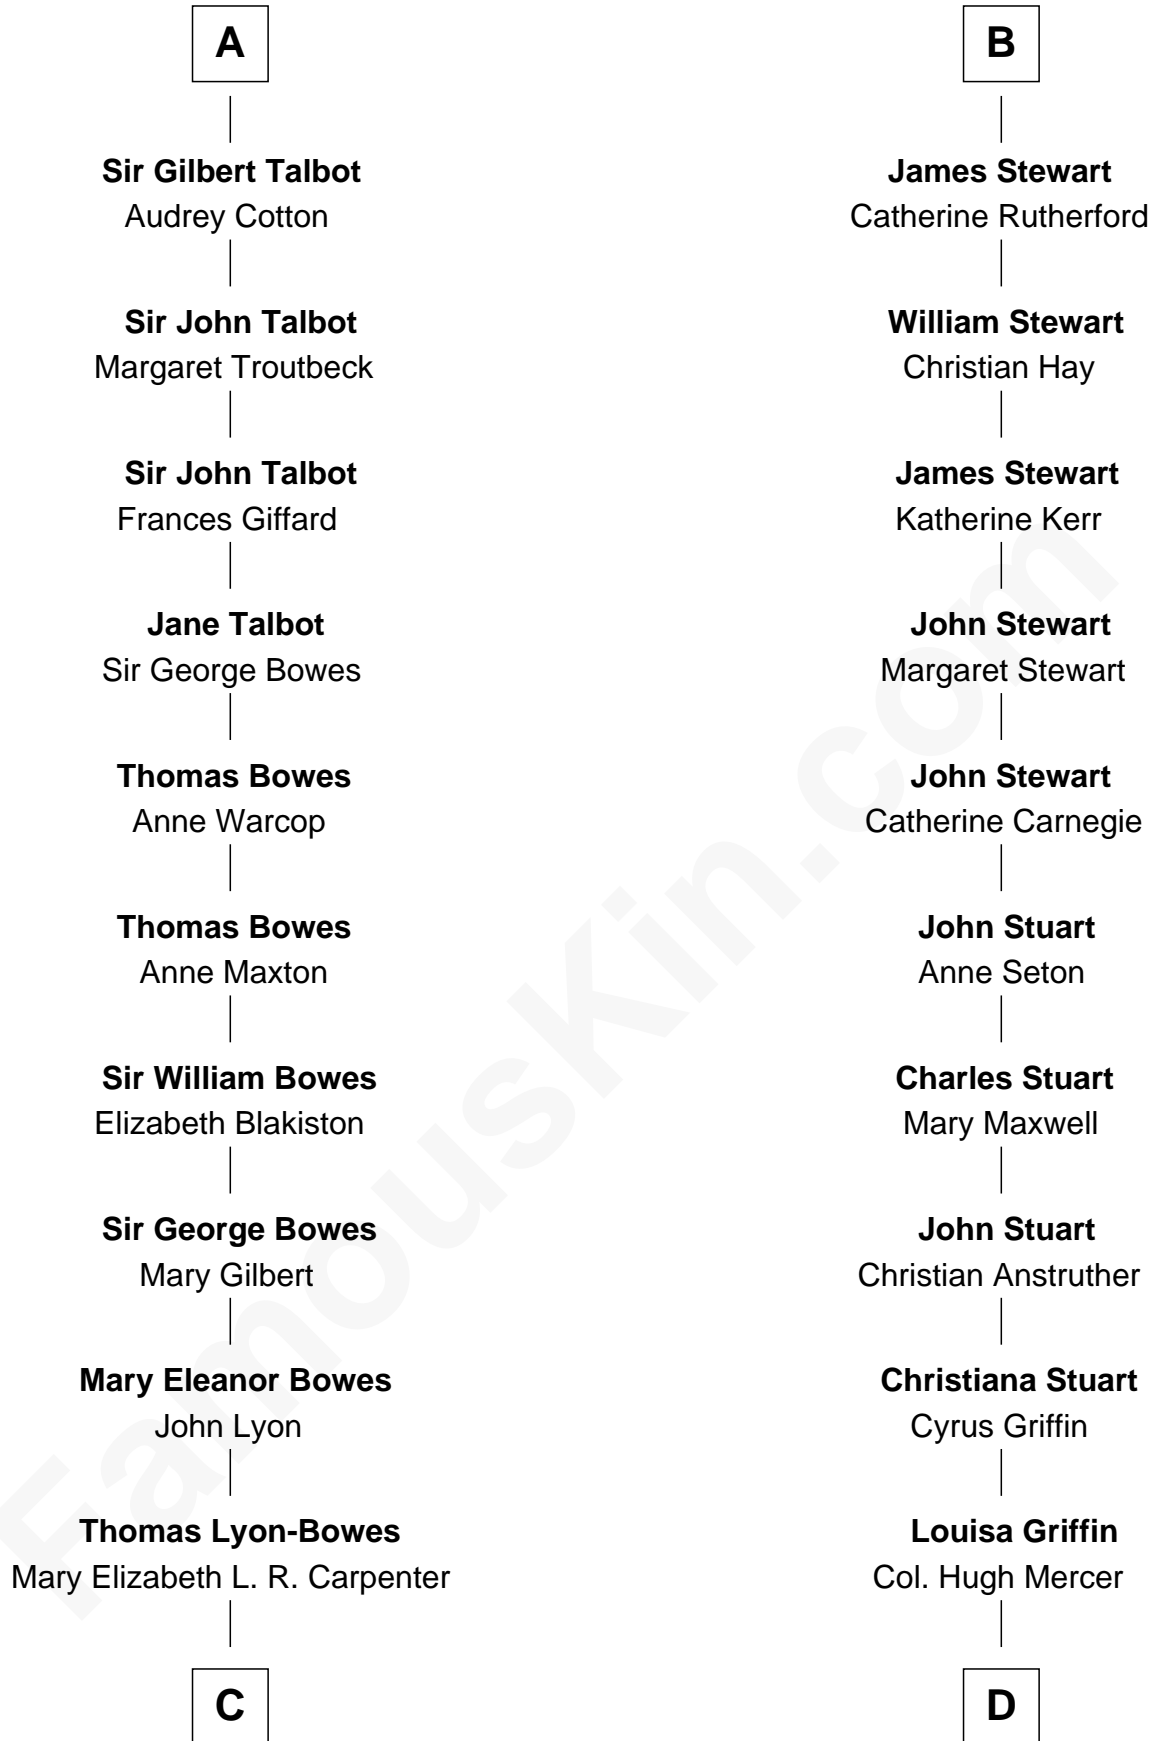

FamousKin.com

Relationship Chart of

Queen Elizabeth II

Queen of the United Kingdom

20th cousin 1 time removed of

Johnny Mercer

Songwriter and Co-Founder of Capitol Records

C

Thomas George Lyon-Bowes

Charlotte Grimstead

Claude Bowes-Lyon

Frances Dora Smith

Claude George Bowes-Lyon

Cecilia Nina Cavendish-Bentinck

Elizabeth Bowes-Lyon

George VI, King of the United Kingdom