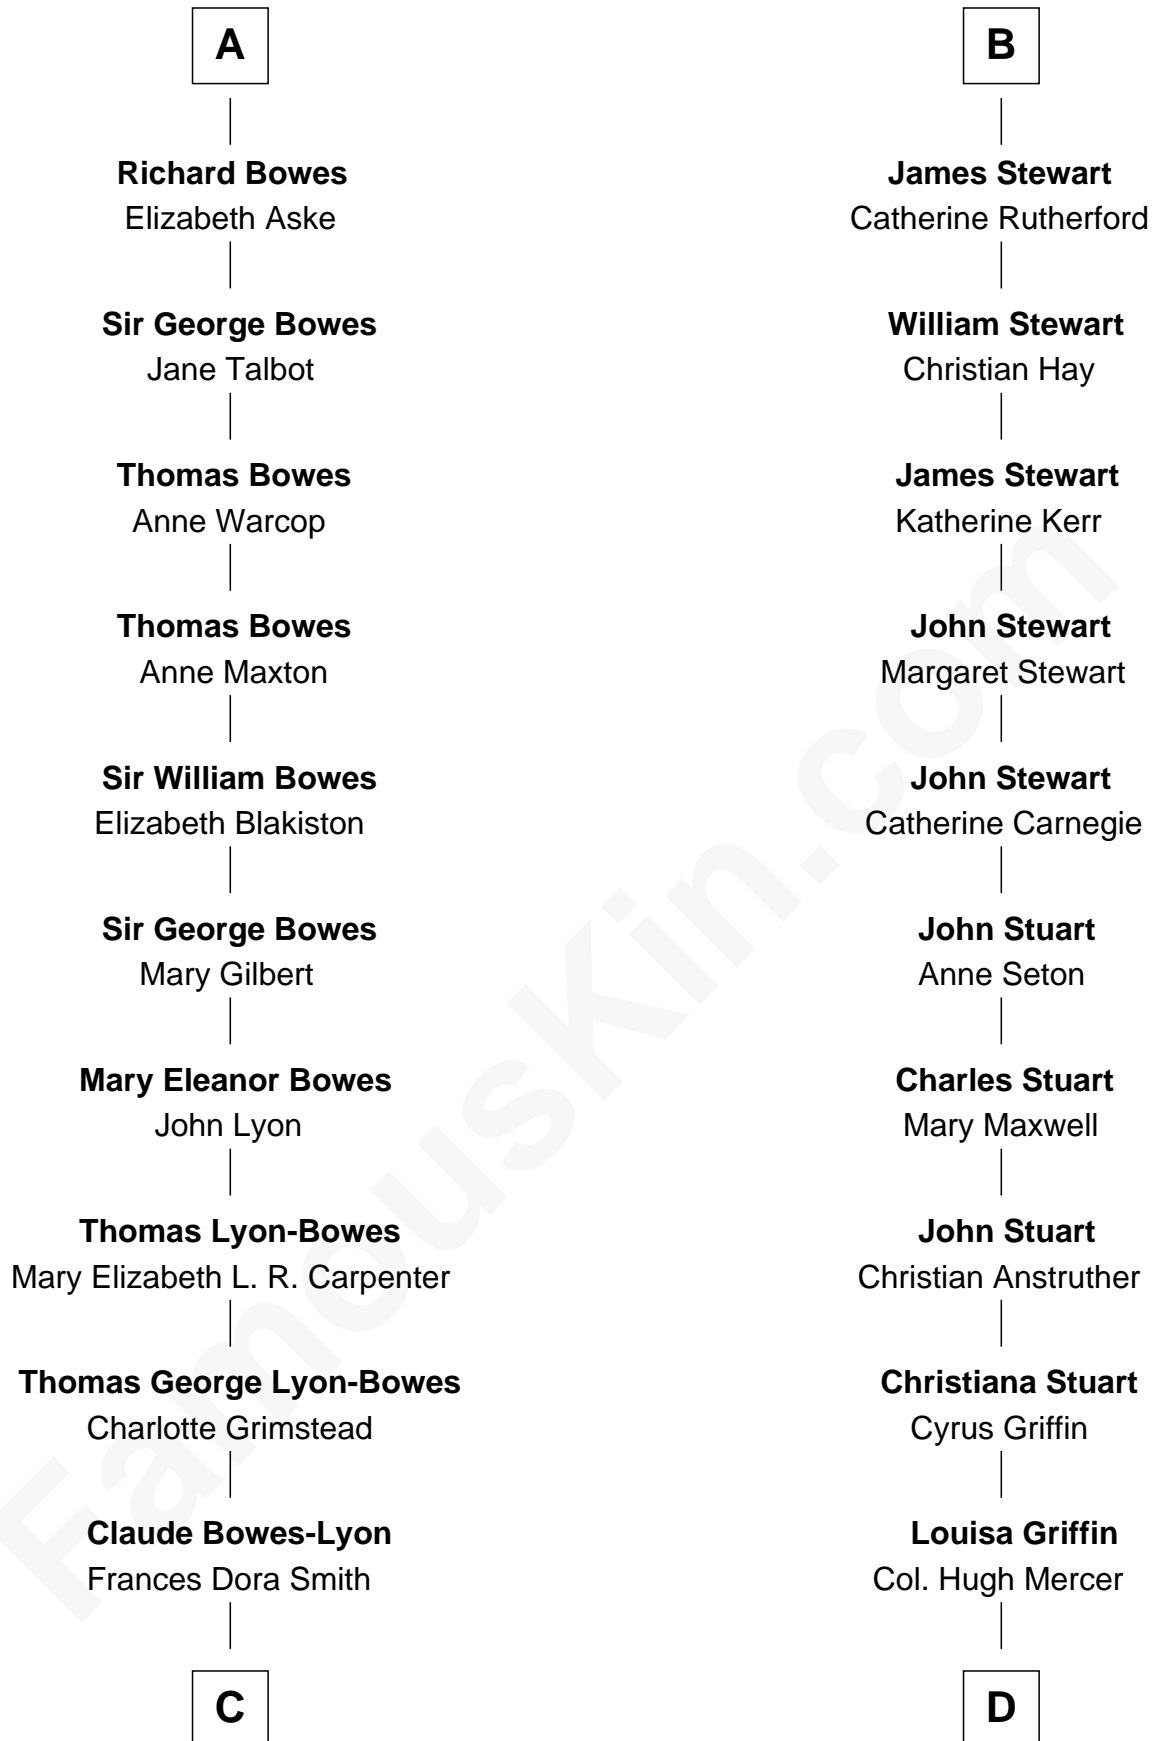

FamousKin.com

Relationship Chart of

Queen Elizabeth II

Queen of the United Kingdom

19th cousin 1 time removed of

Johnny Mercer

Songwriter and Co-Founder of Capitol Records

C

Claude George Bowes-Lyon
Cecilia Nina Cavendish-Bentinck

Elizabeth Bowes-Lyon
George VI, King of the United Kingdom

Queen Elizabeth II
Queen of the United Kingdom

D

Gen. Hugh Weedon Mercer
Mary Stiles Anderson