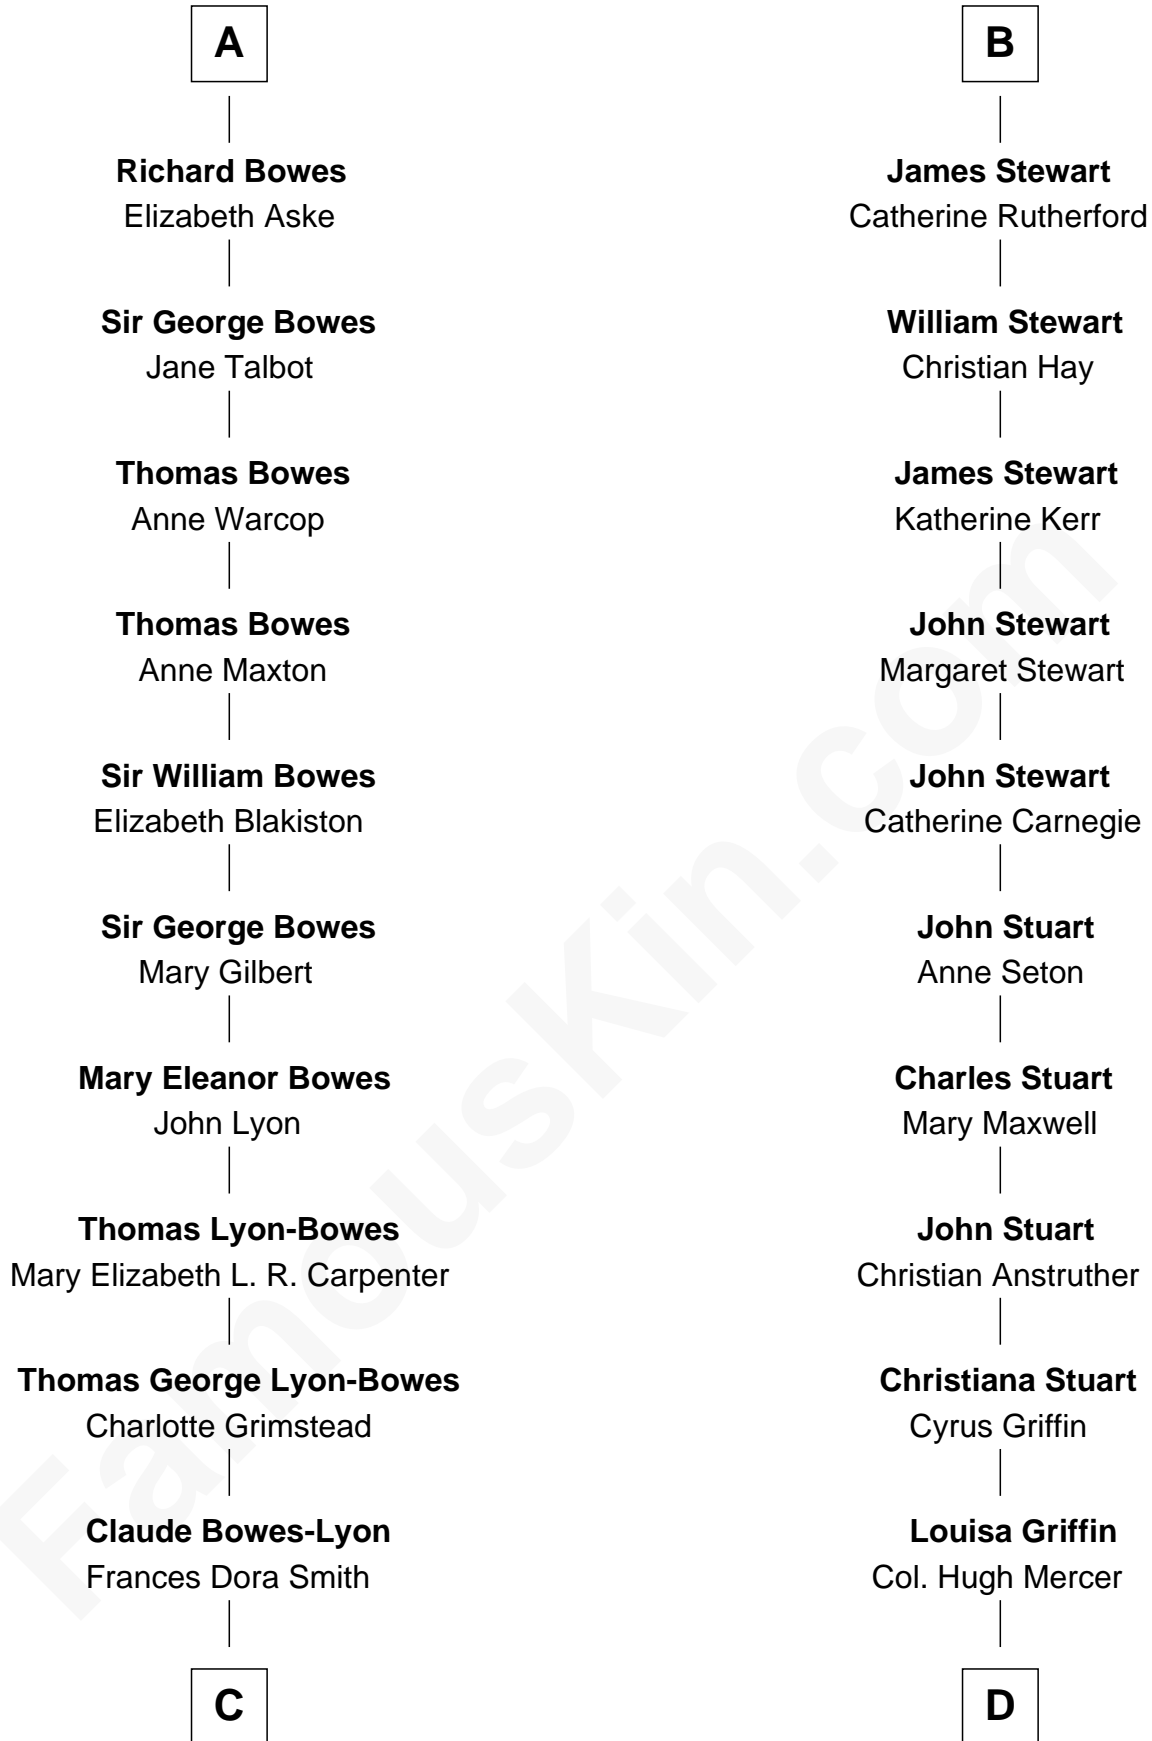

FamousKin.com

Relationship Chart of

Queen Elizabeth II

Queen of the United Kingdom

19th cousin 1 time removed of

Johnny Mercer

Songwriter and Co-Founder of Capitol Records

C

Claude George Bowes-Lyon
Cecilia Nina Cavendish-Bentinck

Elizabeth Bowes-Lyon
George VI, King of the United Kingdom

Queen Elizabeth II
Queen of the United Kingdom

D

Gen. Hugh Weedon Mercer
Mary Stiles Anderson