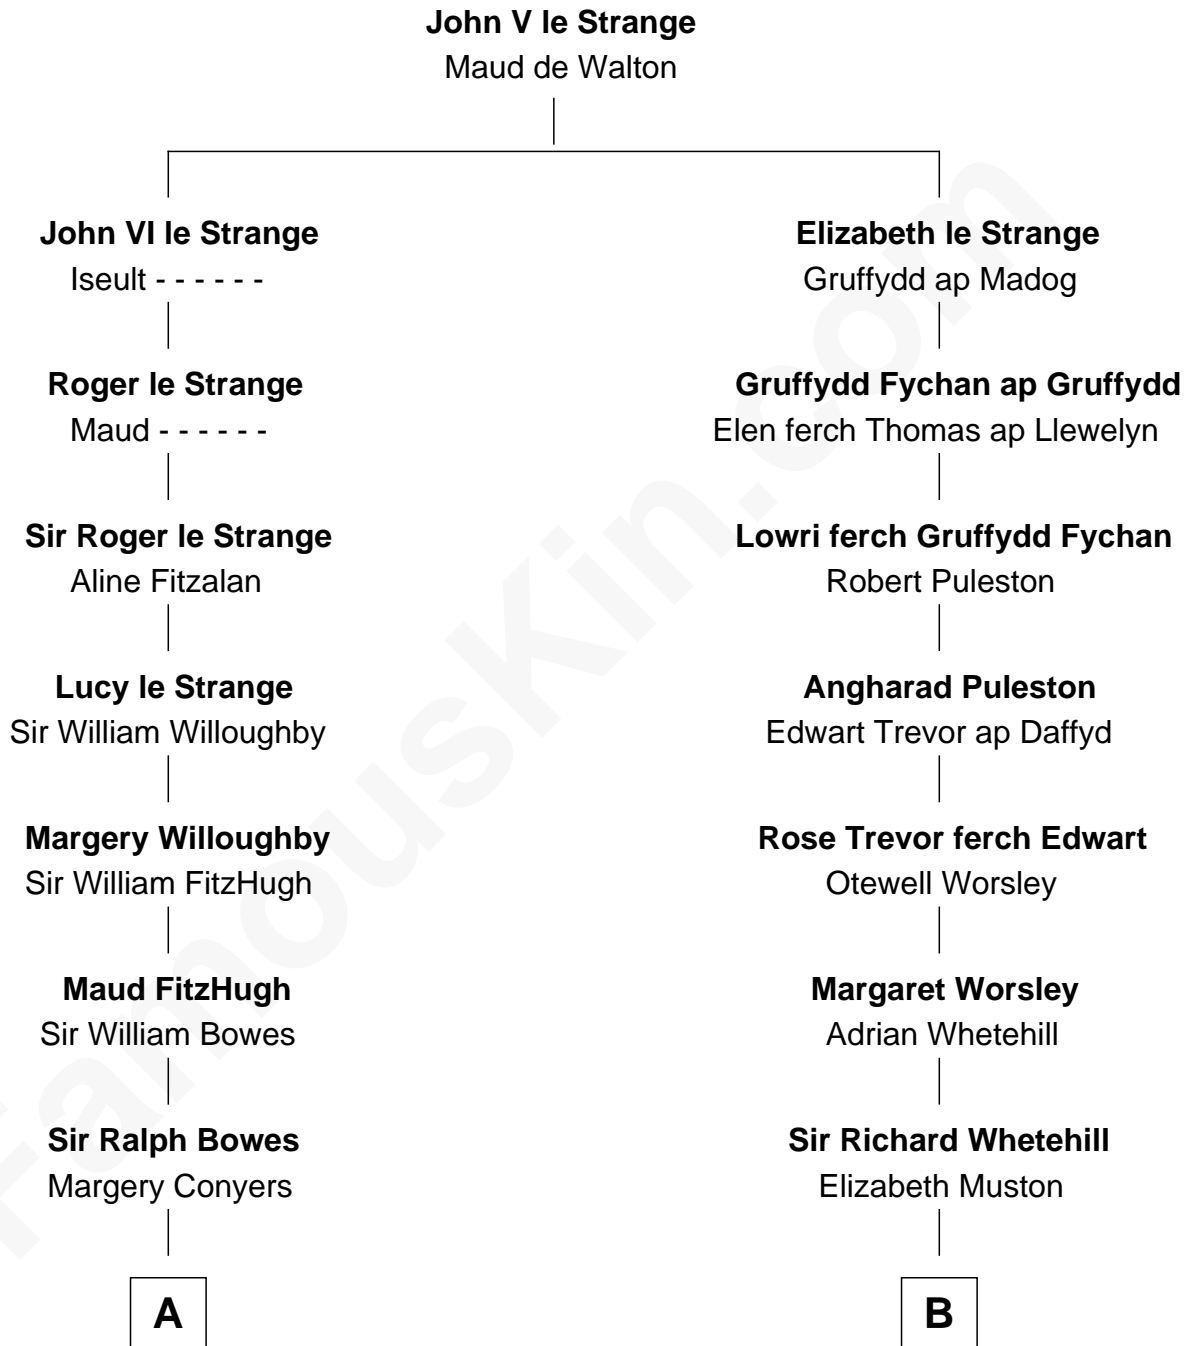

# FamousKin.com Relationship Chart of

**Queen Elizabeth II**

*Queen of the United Kingdom*

18th cousin 1 time removed of

**Robert Frost**

*Poet and Playwright*

**C**

**Claude George Bowes-Lyon**  
Cecilia Nina Cavendish-Bentinck

**Elizabeth Bowes-Lyon**  
George VI, King of the United Kingdom

**Queen Elizabeth II**  
*Queen of the United Kingdom*

**D**

**William Prescott Frost**  
Isabella Moodie

**Robert Frost**  
*Poet and Playwright*