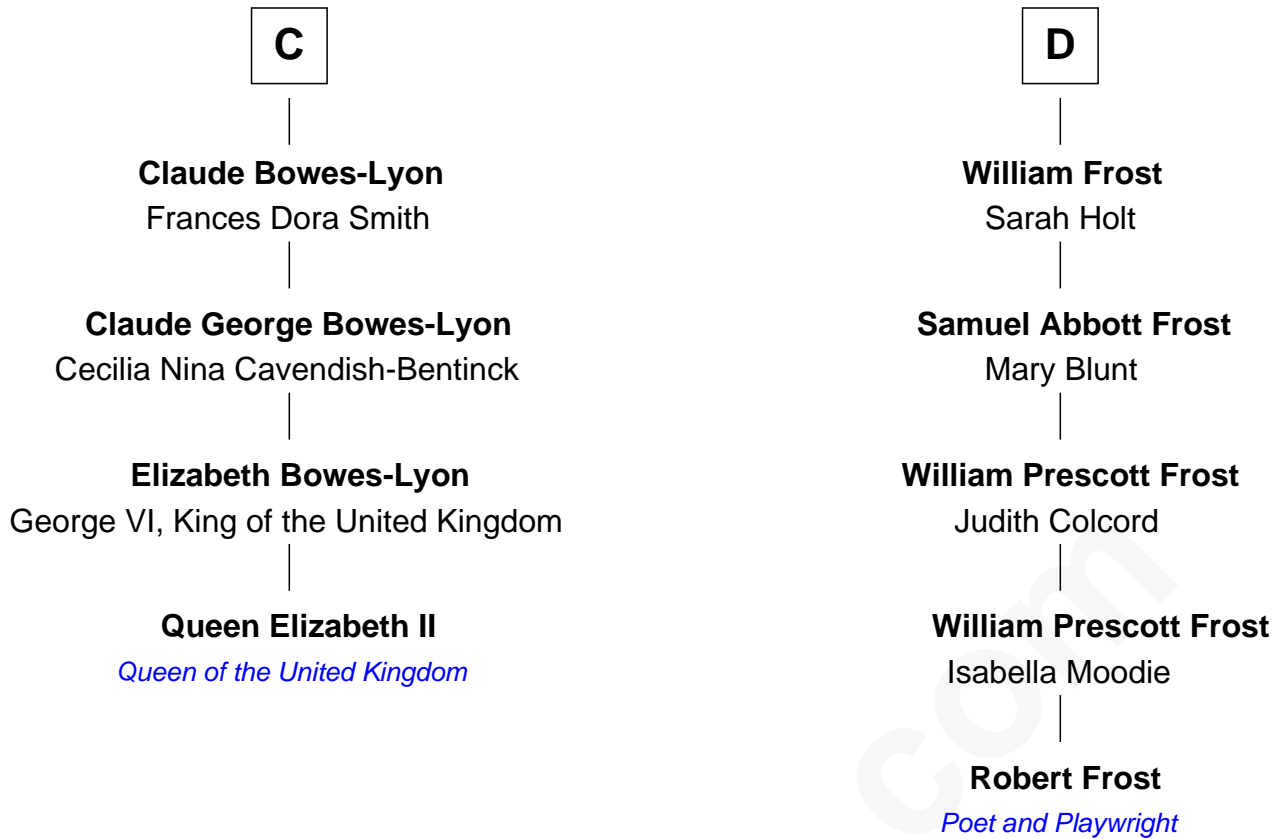

FamousKin.com Relationship Chart of

Queen Elizabeth II

Queen of the United Kingdom

20th cousin 1 time removed of

Robert Frost

Poet and Playwright

Sir John FitzGeoffrey

Isabel le Bigod

Elizabeth II photo by [Eric Draper](#)