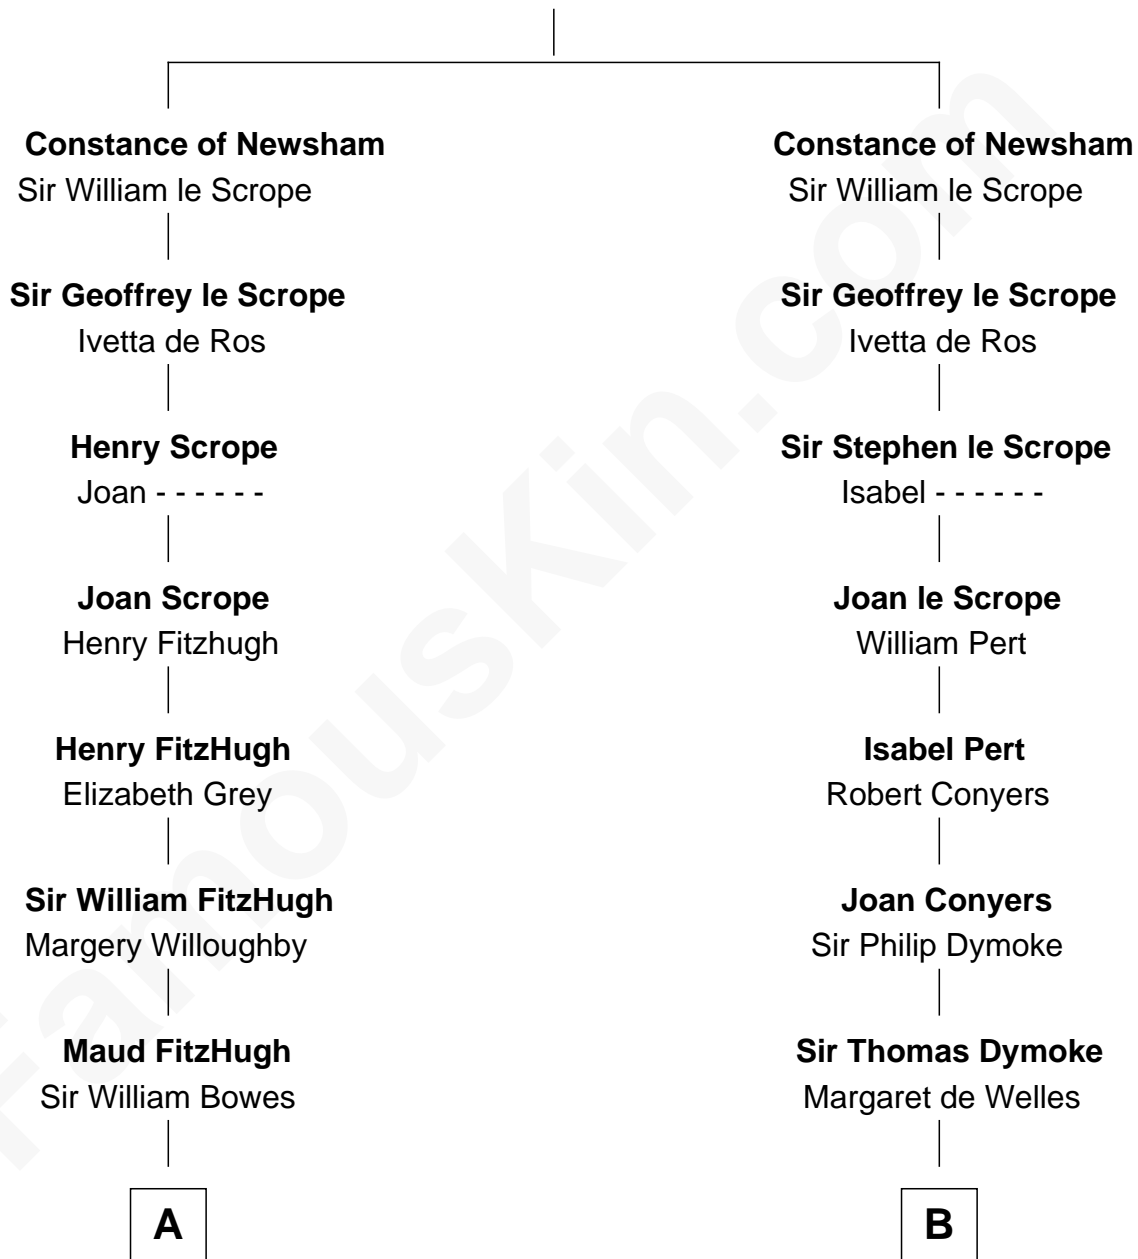

FamousKin.com Relationship Chart of

Queen Elizabeth II

Queen of the United Kingdom

20th cousin of

Robert Frost

Poet and Playwright

Thomas of Newsham

Elizabeth II photo by [Eric Draper](#)