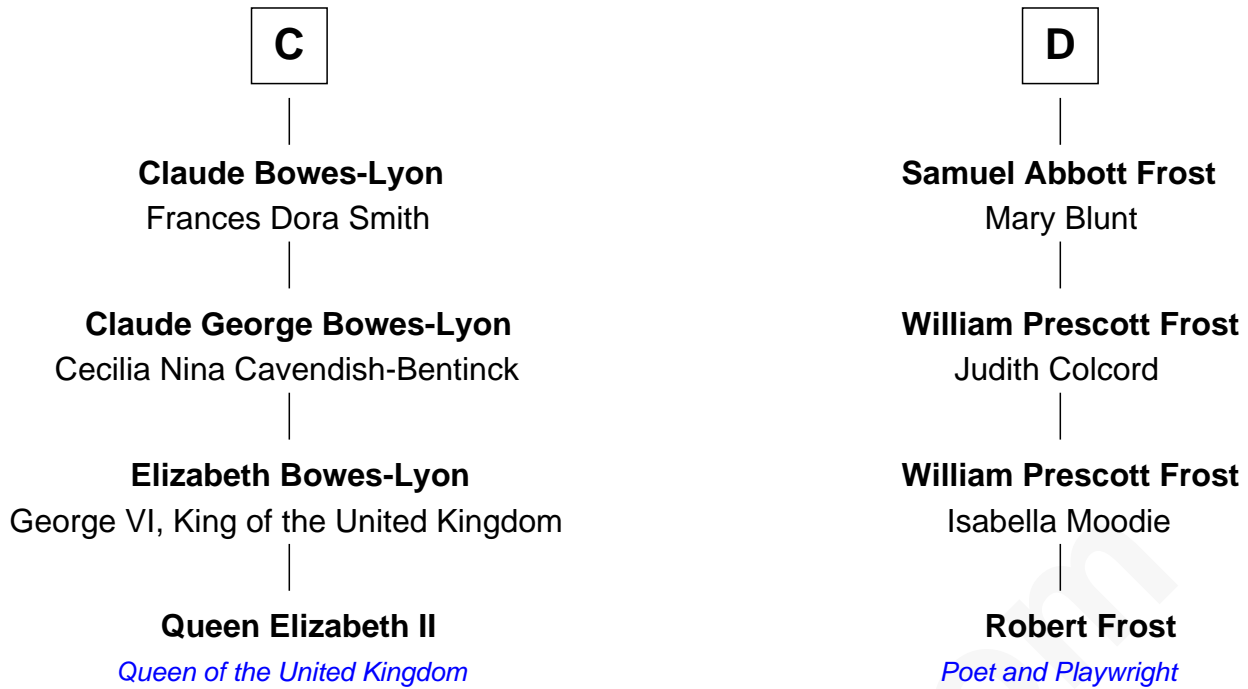

FamousKin.com Relationship Chart of

Queen Elizabeth II

Queen of the United Kingdom

20th cousin of

Robert Frost

Poet and Playwright

Sir William de Ros

Lucy FitzPiers

Sir William de Ros
Eustache Fitz Ralph

Ivetta de Ros
Sir Geoffrey le Scrope

Henry Scrope
Joan - - - - -

Joan Scrope
Henry Fitzhugh

Henry FitzHugh
Elizabeth Grey

Sir William FitzHugh
Margery Willoughby

Maud FitzHugh
Sir William Bowes

A

Sir William de Ros
Eustache Fitz Ralph

Ivetta de Ros
Sir Geoffrey le Scrope

Sir Stephen le Scrope
Isabel - - - - -

Joan le Scrope
William Pert

Isabel Pert
Robert Conyers

Joan Conyers
Sir Philip Dymoke

Sir Thomas Dymoke
Margaret de Welles

B

Elizabeth II photo by [Eric Draper](#)