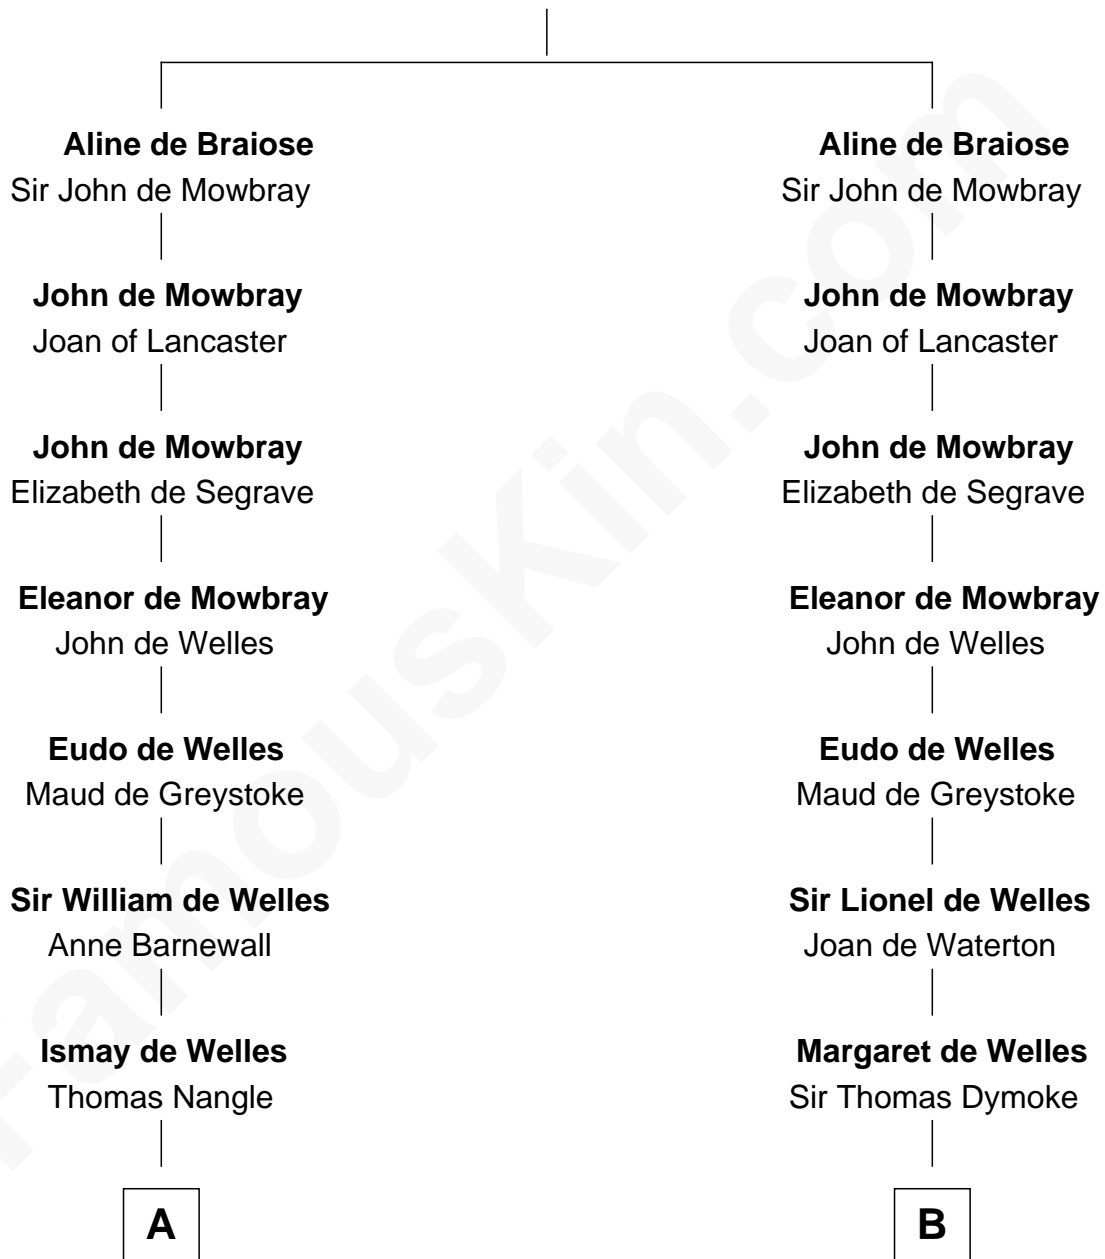

FamousKin.com Relationship Chart of

Queen Elizabeth II

Queen of the United Kingdom

20th cousin of

Robert Frost

Poet and Playwright

William de Braiose

C

Rev. Charles William Cavendish-Bentinck

Caroline Louisa Burnaby

Cecilia Nina Cavendish-Bentinck

Claude George Bowes-Lyon

Elizabeth Bowes-Lyon

George VI, King of the United Kingdom

Queen Elizabeth II

Queen of the United Kingdom

D

Samuel Abbott Frost

Mary Blunt

William Prescott Frost

Judith Colcord

William Prescott Frost

Isabella Moodie

Robert Frost