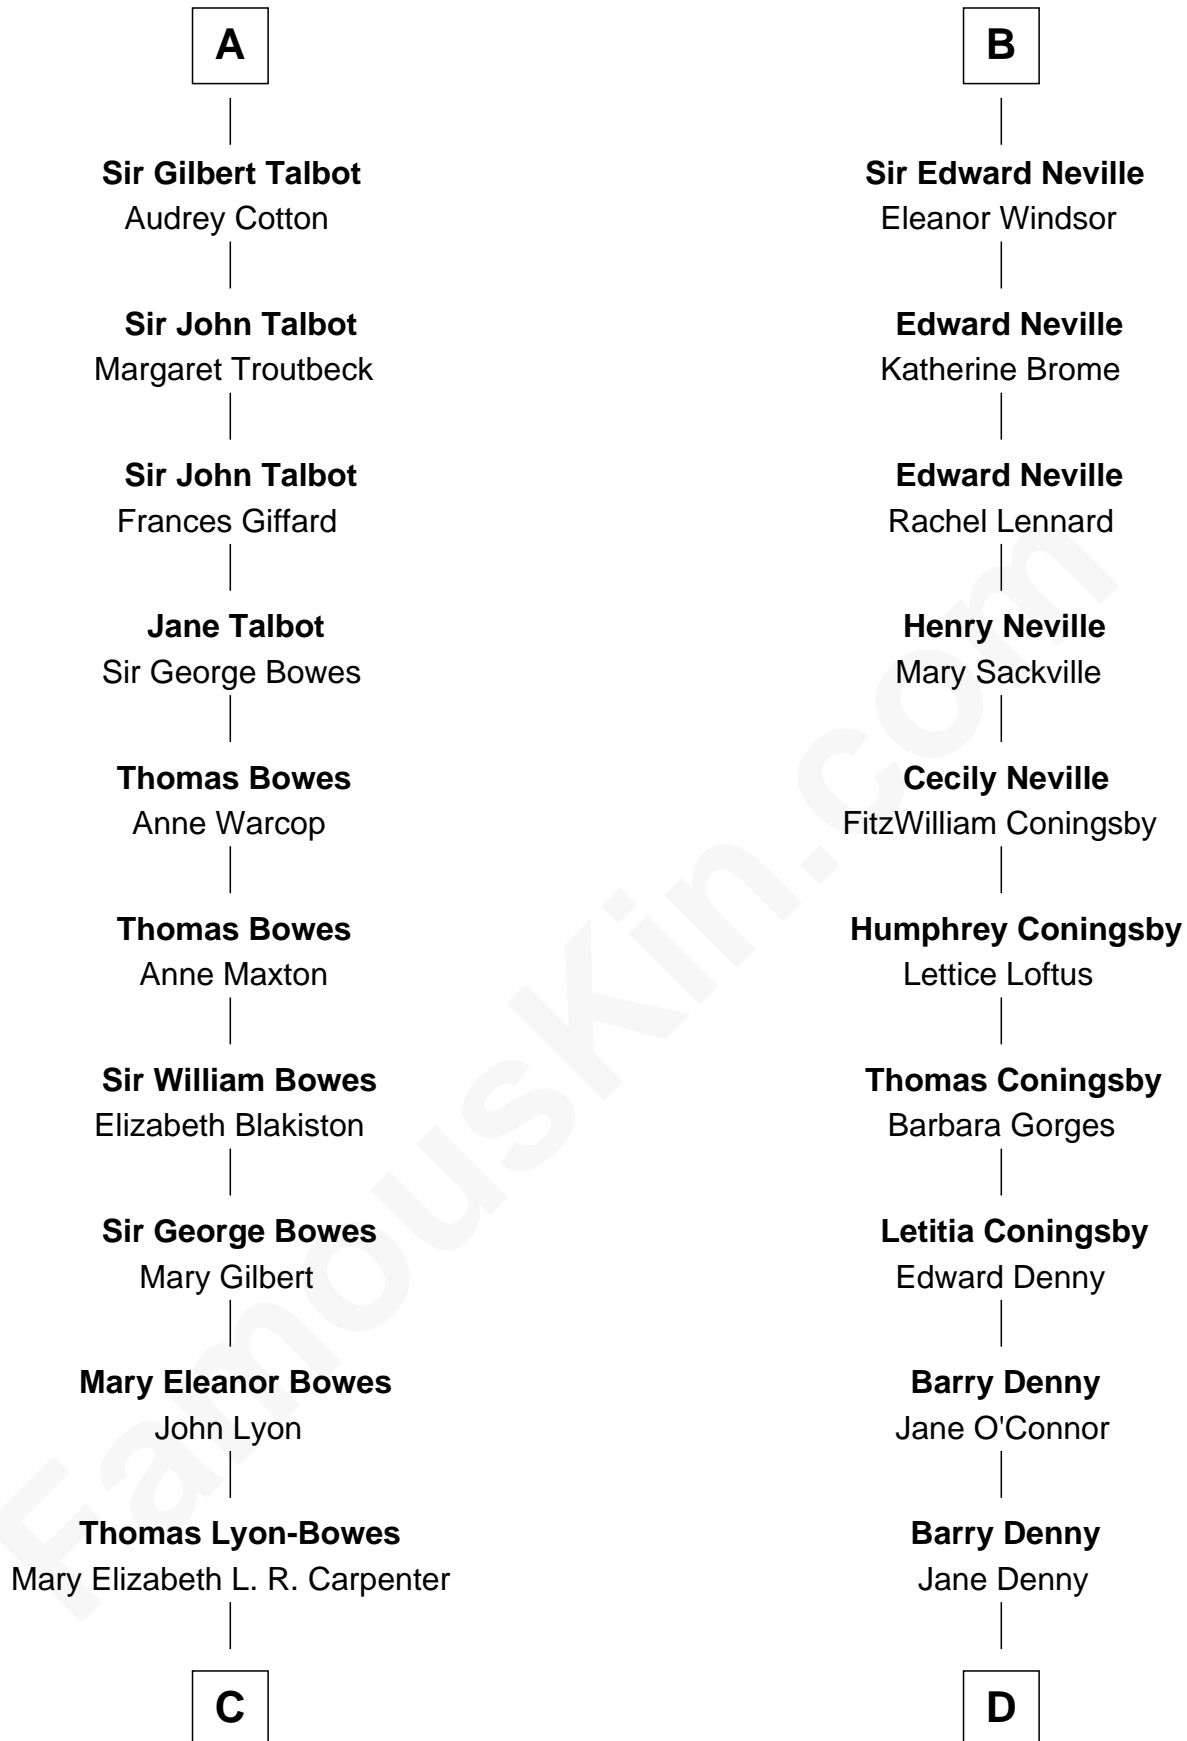

# FamousKin.com Relationship Chart of

**Queen Elizabeth II**

*Queen of the United Kingdom*

21st cousin of

**Anthony West**

*Novelist and writer for the New Yorker*

**C**

**Thomas George Lyon-Bowes**

Charlotte Grimstead

**Claude Bowes-Lyon**

Frances Dora Smith

**Claude George Bowes-Lyon**

Cecilia Nina Cavendish-Bentinck

**Elizabeth Bowes-Lyon**

George VI, King of the United Kingdom

**Queen Elizabeth II**

*Queen of the United Kingdom*

**D**

**Letitia Denny**

William Rowan

**Arabella Rowan**

Charles George Fairfield

**Charles Fairfield**

Isabella Campbell Mackenzie