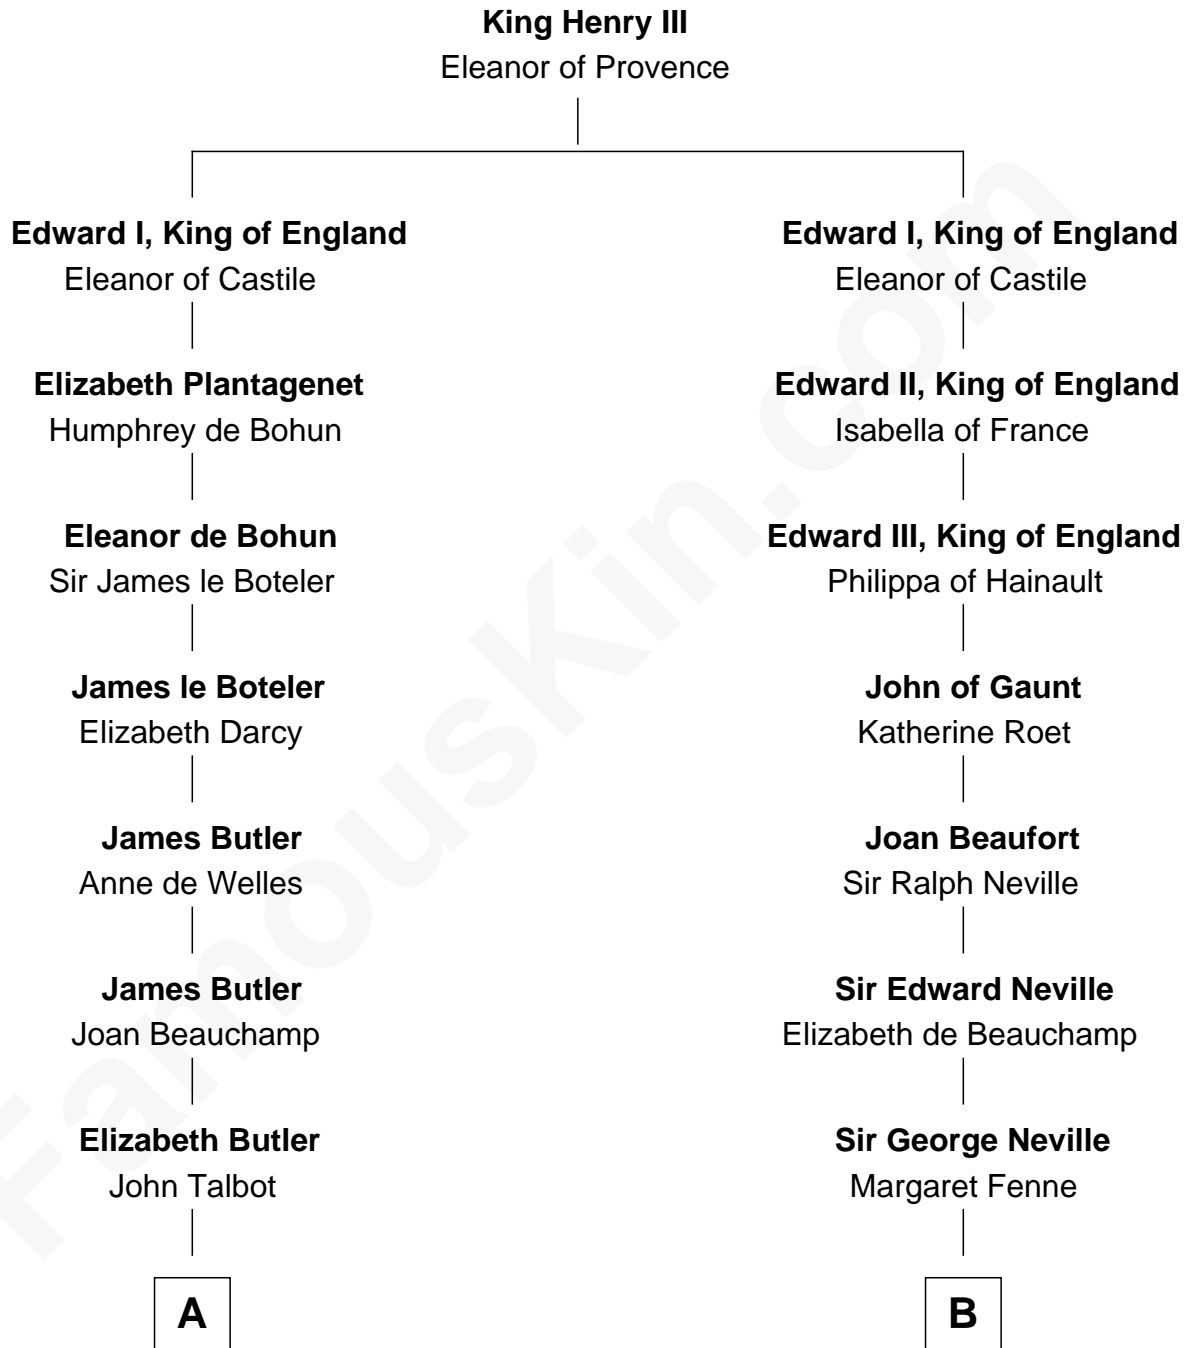

# FamousKin.com Relationship Chart of

**Queen Elizabeth II**

*Queen of the United Kingdom*

21st cousin of

**Anthony West**

*Novelist and writer for the New Yorker*

**C**

**Thomas George Lyon-Bowes**

Charlotte Grimstead

**Claude Bowes-Lyon**

Frances Dora Smith

**Claude George Bowes-Lyon**

Cecilia Nina Cavendish-Bentinck

**Elizabeth Bowes-Lyon**

George VI, King of the United Kingdom

**Queen Elizabeth II**

*Queen of the United Kingdom*

**D**

**Letitia Denny**

William Rowan

**Arabella Rowan**

Charles George Fairfield

**Charles Fairfield**

Isabella Campbell Mackenzie