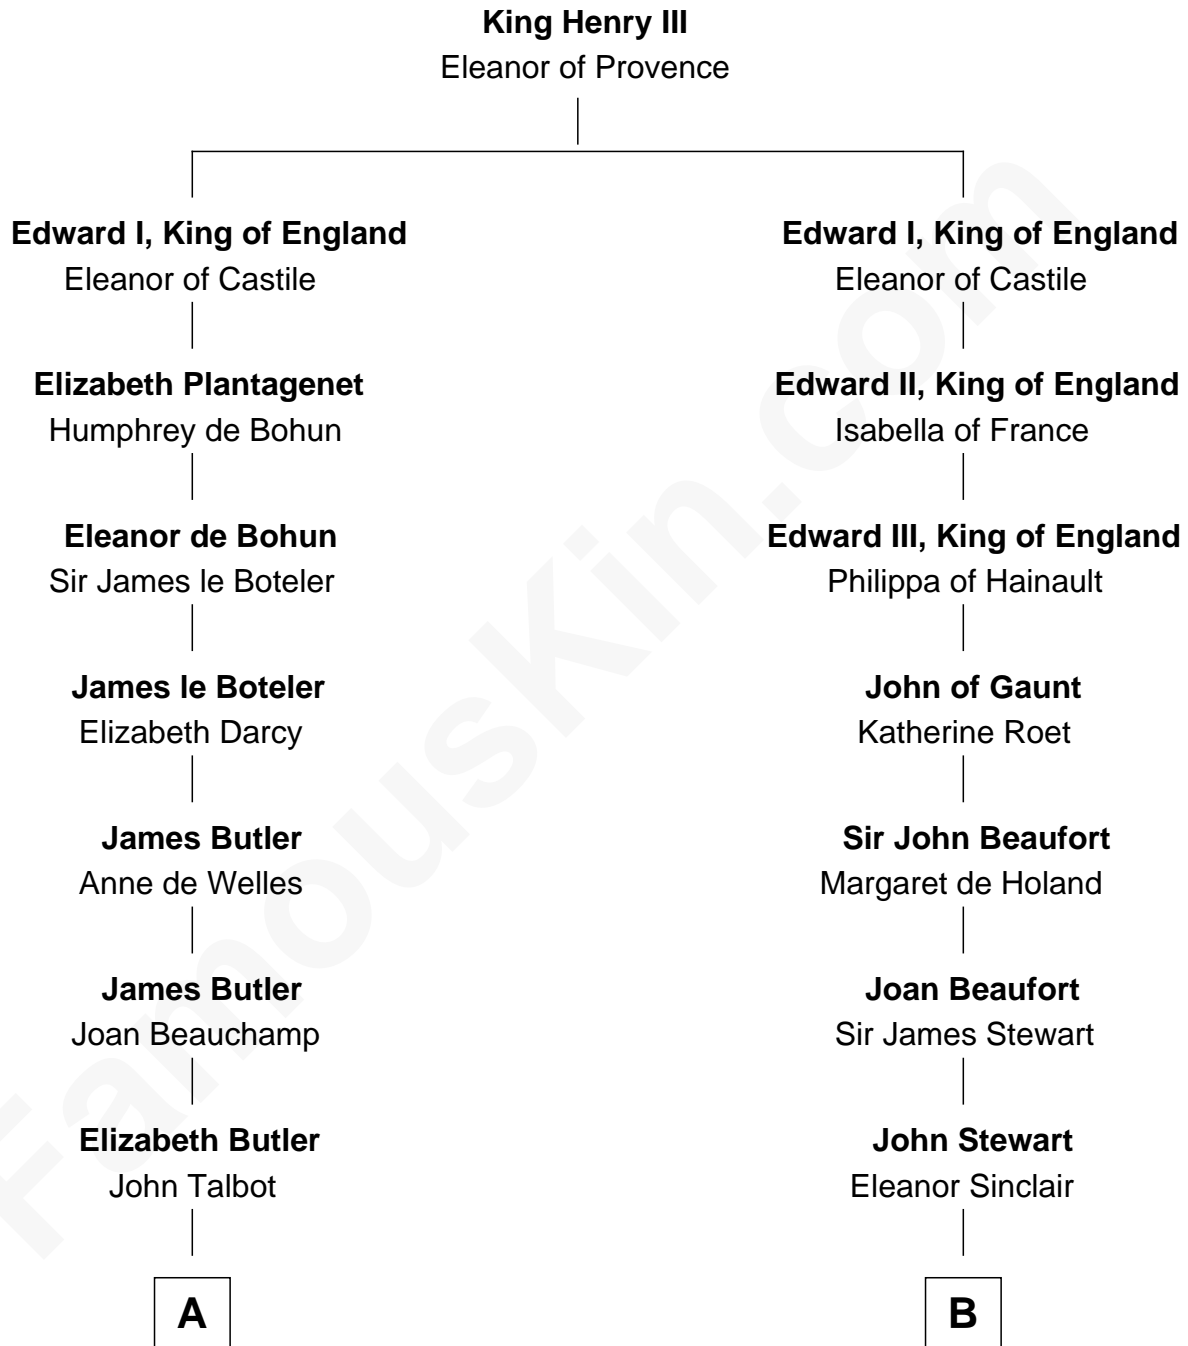

FamousKin.com Relationship Chart of

Queen Elizabeth II

Queen of the United Kingdom

14th cousin 7 times removed of

Major John Pitcairn

British Commander at Battle of Lexington

C

Thomas George Lyon-Bowes

Charlotte Grimstead

Claude Bowes-Lyon

Frances Dora Smith

Claude George Bowes-Lyon

Cecilia Nina Cavendish-Bentinck

Elizabeth Bowes-Lyon

George VI, King of the United Kingdom

Queen Elizabeth II

Queen of the United Kingdom

FamousKin.com