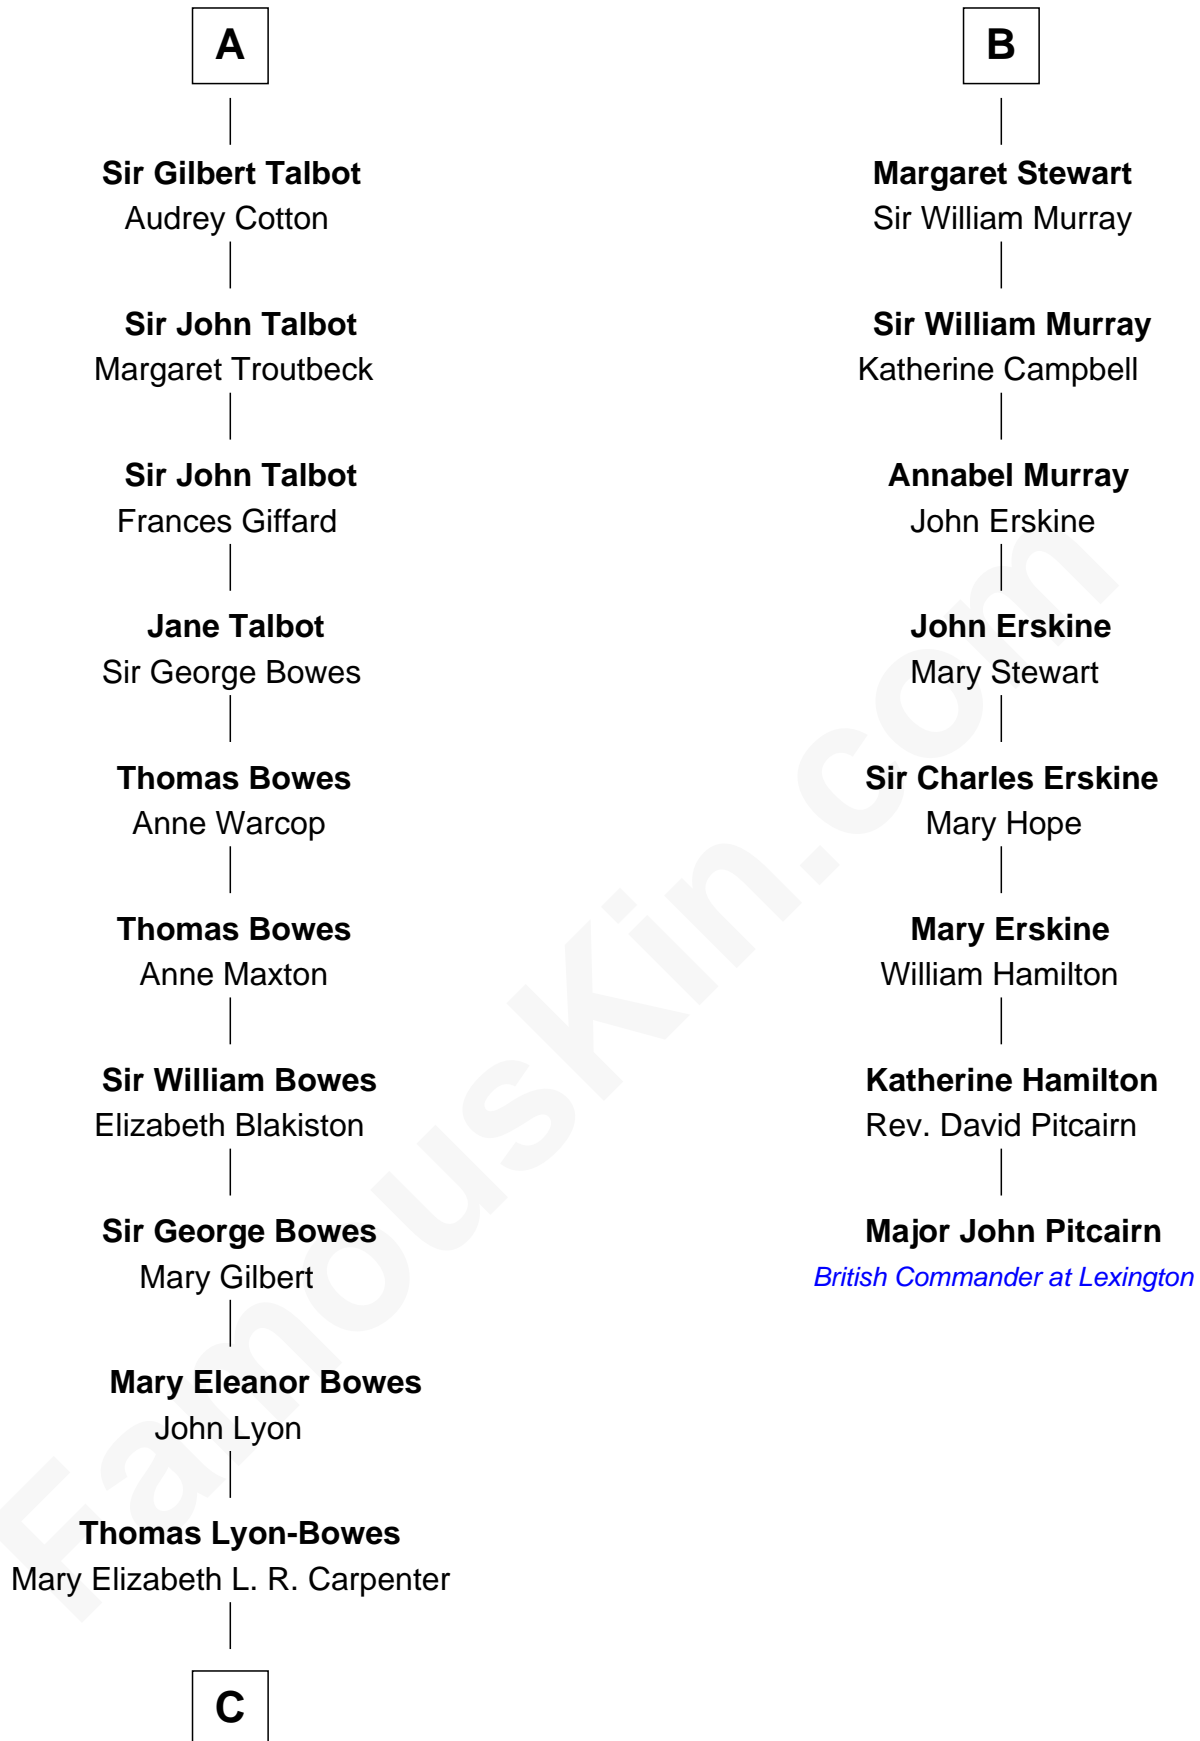

FamousKin.com Relationship Chart of

Queen Elizabeth II

Queen of the United Kingdom

14th cousin 7 times removed of

Major John Pitcairn

British Commander at Battle of Lexington

C

Thomas George Lyon-Bowes

Charlotte Grimstead

Claude Bowes-Lyon

Frances Dora Smith

Claude George Bowes-Lyon

Cecilia Nina Cavendish-Bentinck

Elizabeth Bowes-Lyon

George VI, King of the United Kingdom

Queen Elizabeth II