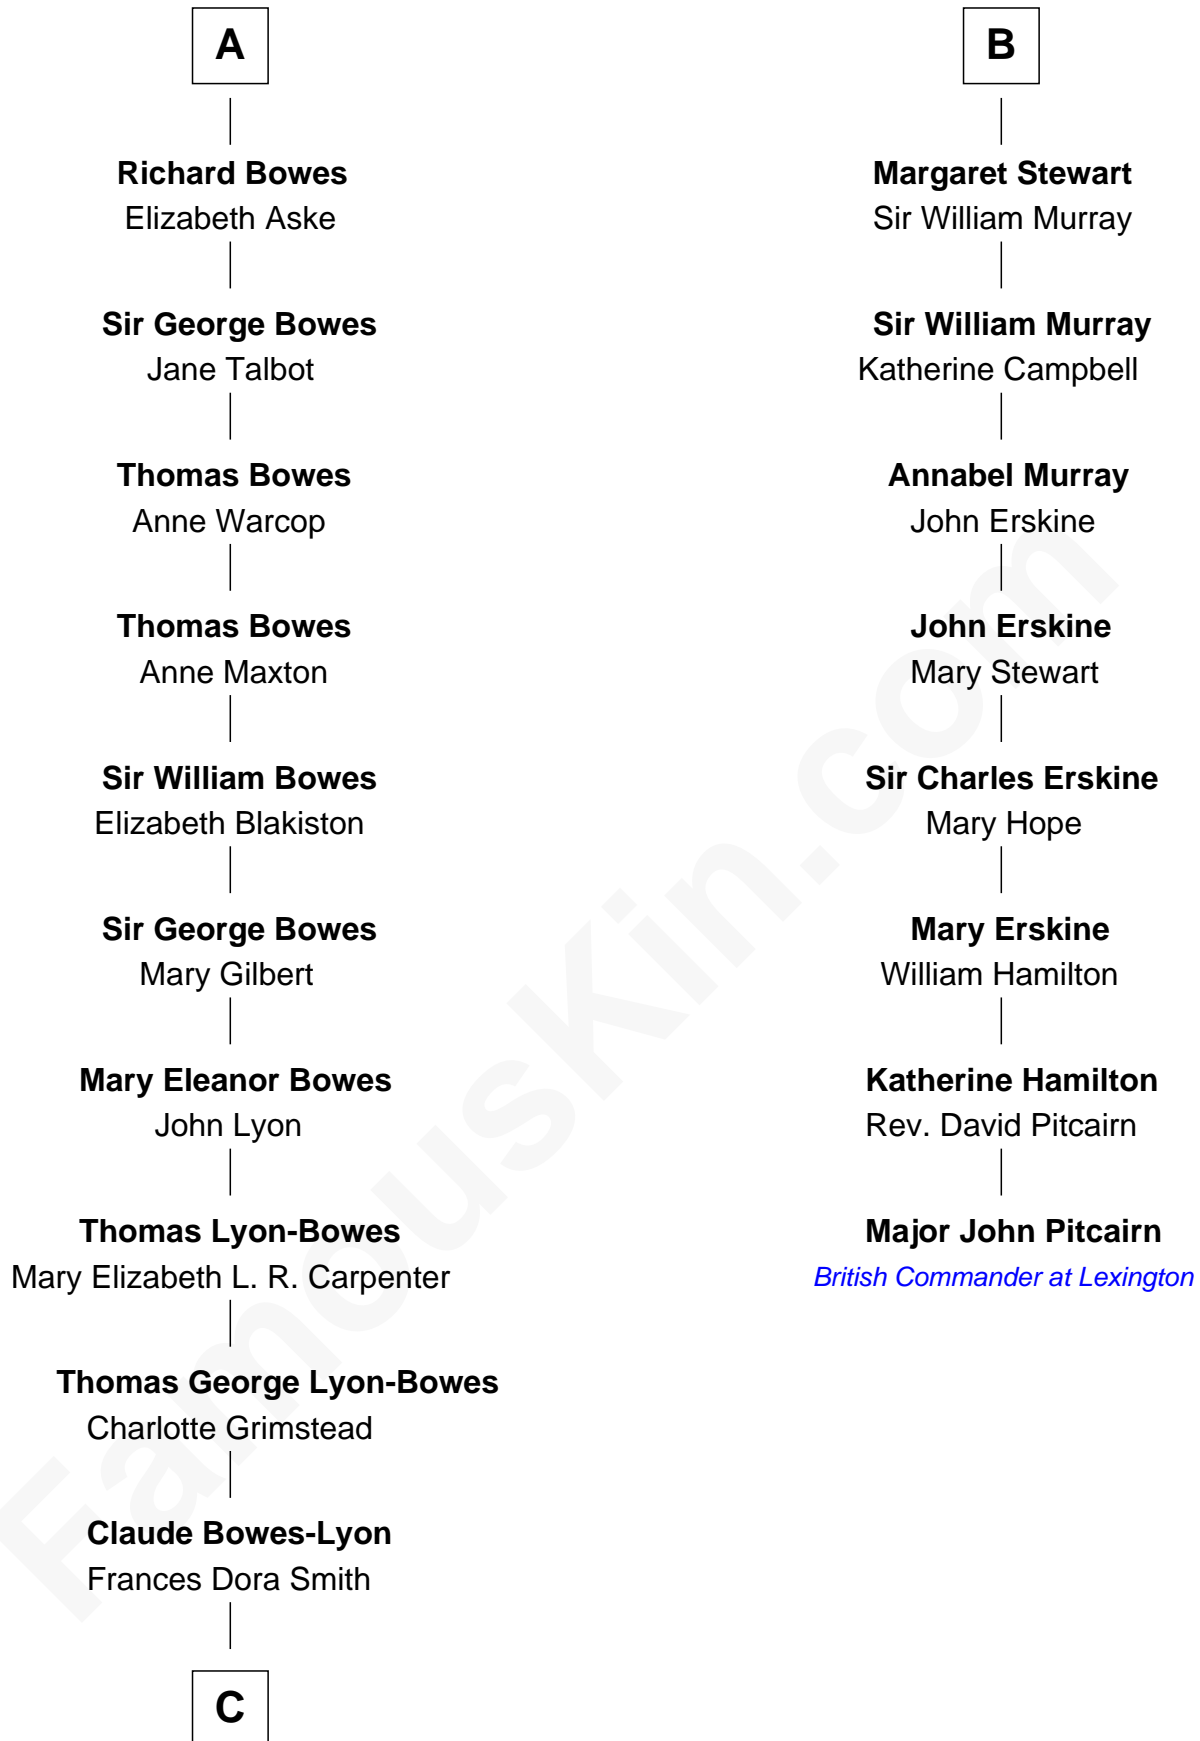

FamousKin.com

Relationship Chart of

Queen Elizabeth II

Queen of the United Kingdom

14th cousin 5 times removed of

Major John Pitcairn

British Commander at Battle of Lexington

C

Claude George Bowes-Lyon
Cecilia Nina Cavendish-Bentinck

Elizabeth Bowes-Lyon
George VI, King of the United Kingdom

Queen Elizabeth II
Queen of the United Kingdom

FamousKin.com