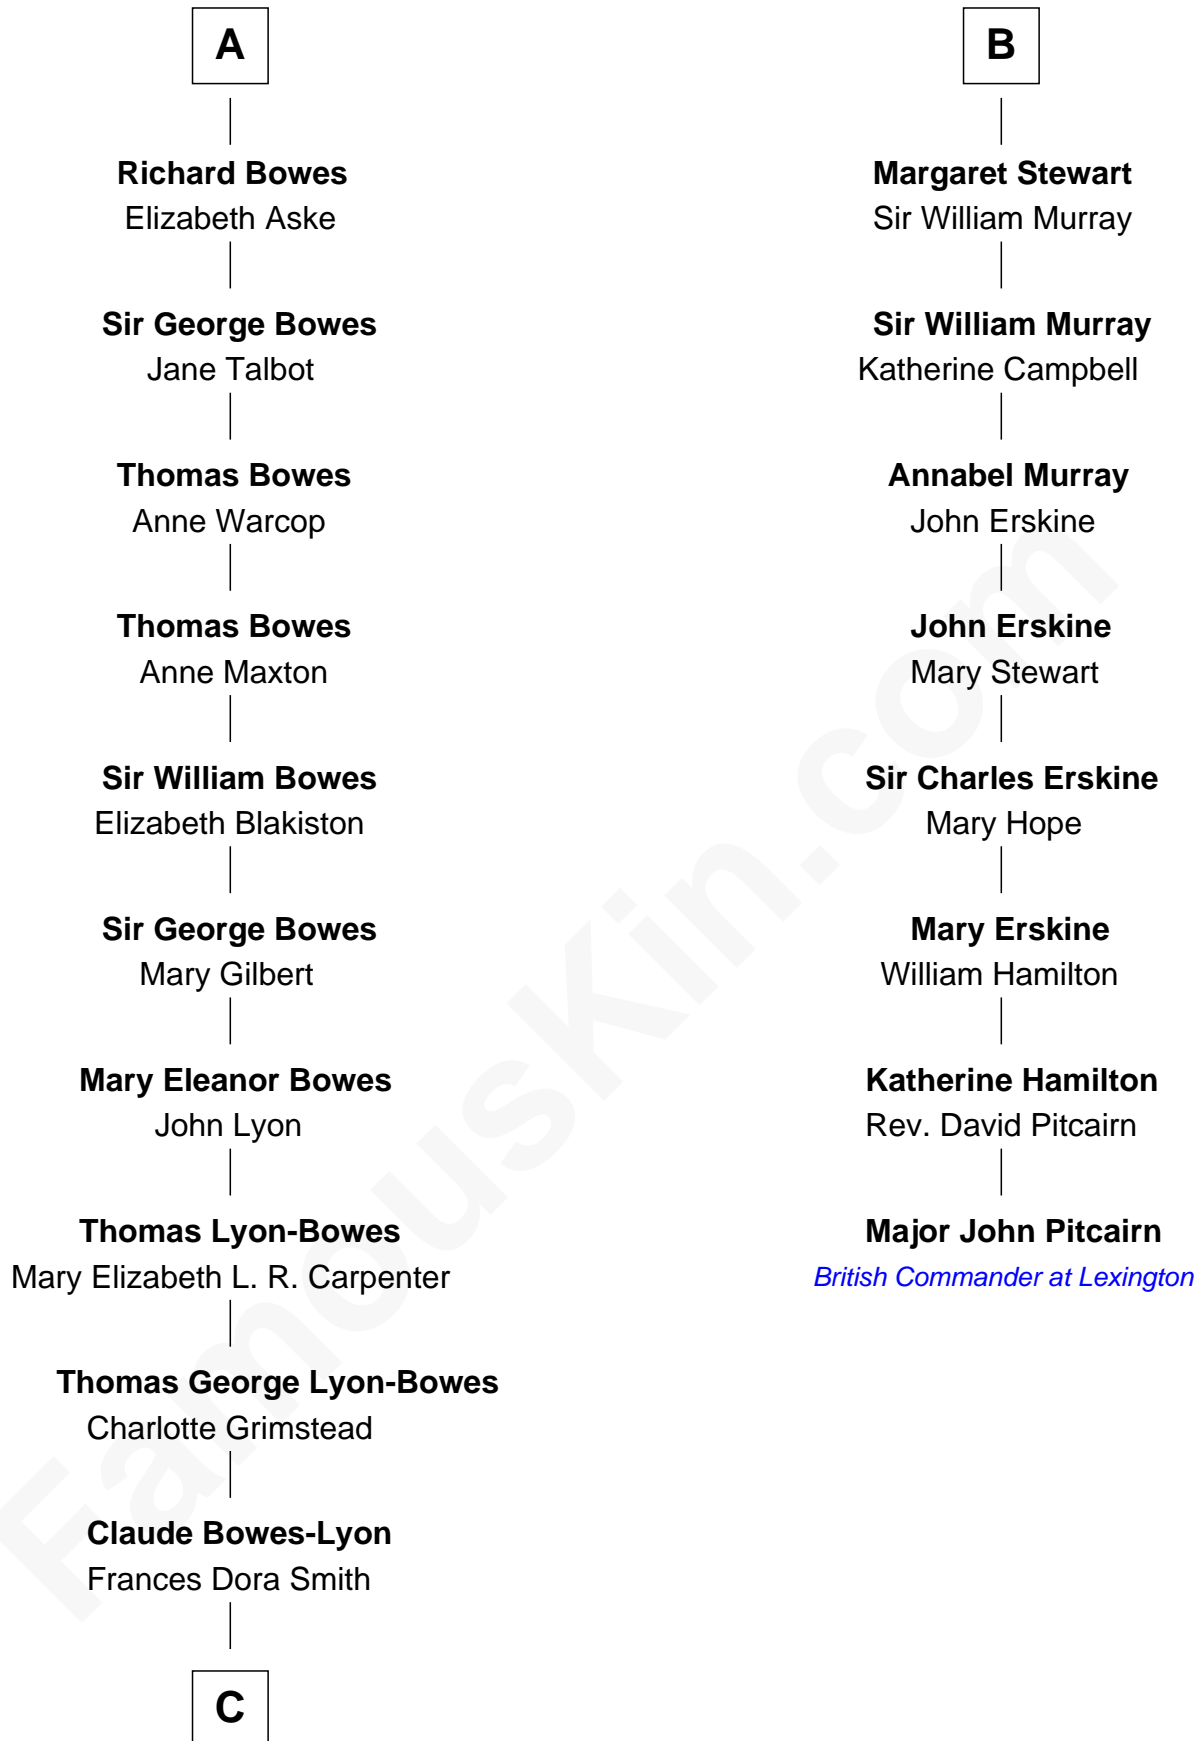

FamousKin.com Relationship Chart of

Queen Elizabeth II

Queen of the United Kingdom

14th cousin 5 times removed of

Major John Pitcairn

British Commander at Battle of Lexington

C

Claude George Bowes-Lyon
Cecilia Nina Cavendish-Bentinck

Elizabeth Bowes-Lyon
George VI, King of the United Kingdom

Queen Elizabeth II
Queen of the United Kingdom

FamousKin.com