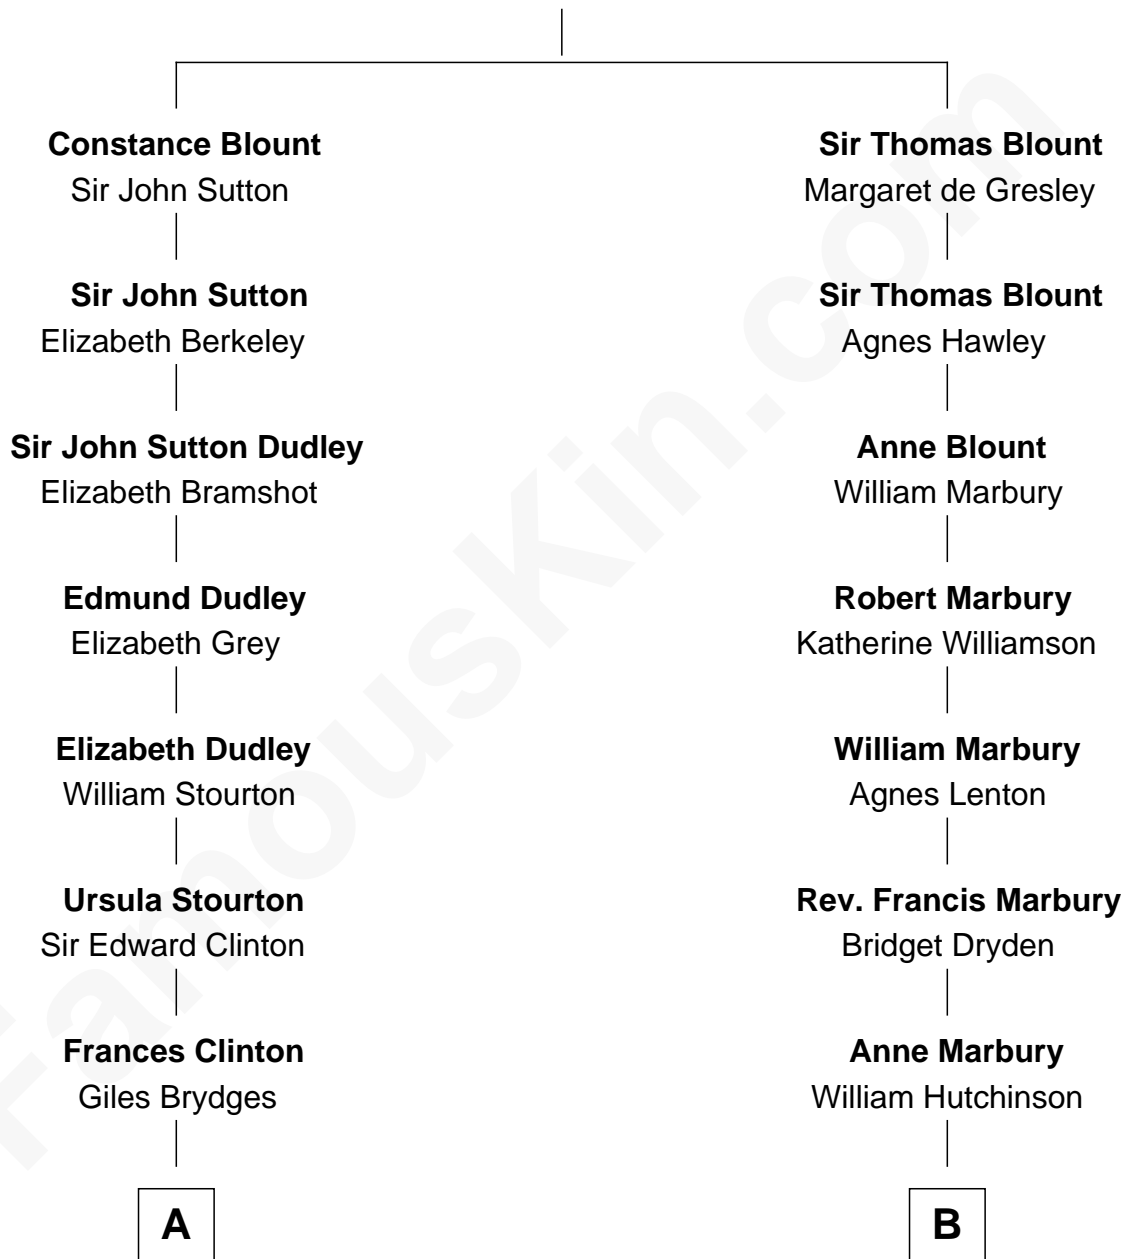

## Relationship Chart of

### Queen Elizabeth II

*Queen of the United Kingdom*

16th cousin 2 times removed of

### Marilyn Monroe

*Actress, Model, and Singer*

**Sir Walter Blount**

Sancha de Ayala

**A**

**Catherine Brydges**

Francis Russell

**Sir William Russell**

Anne Carr

**William Russell**

Rachel Wriothesley

**Rachel Russell**

Sir William Cavendish

**Sir William Cavendish**

Catherine Hoskins

**Sir William Cavendish**